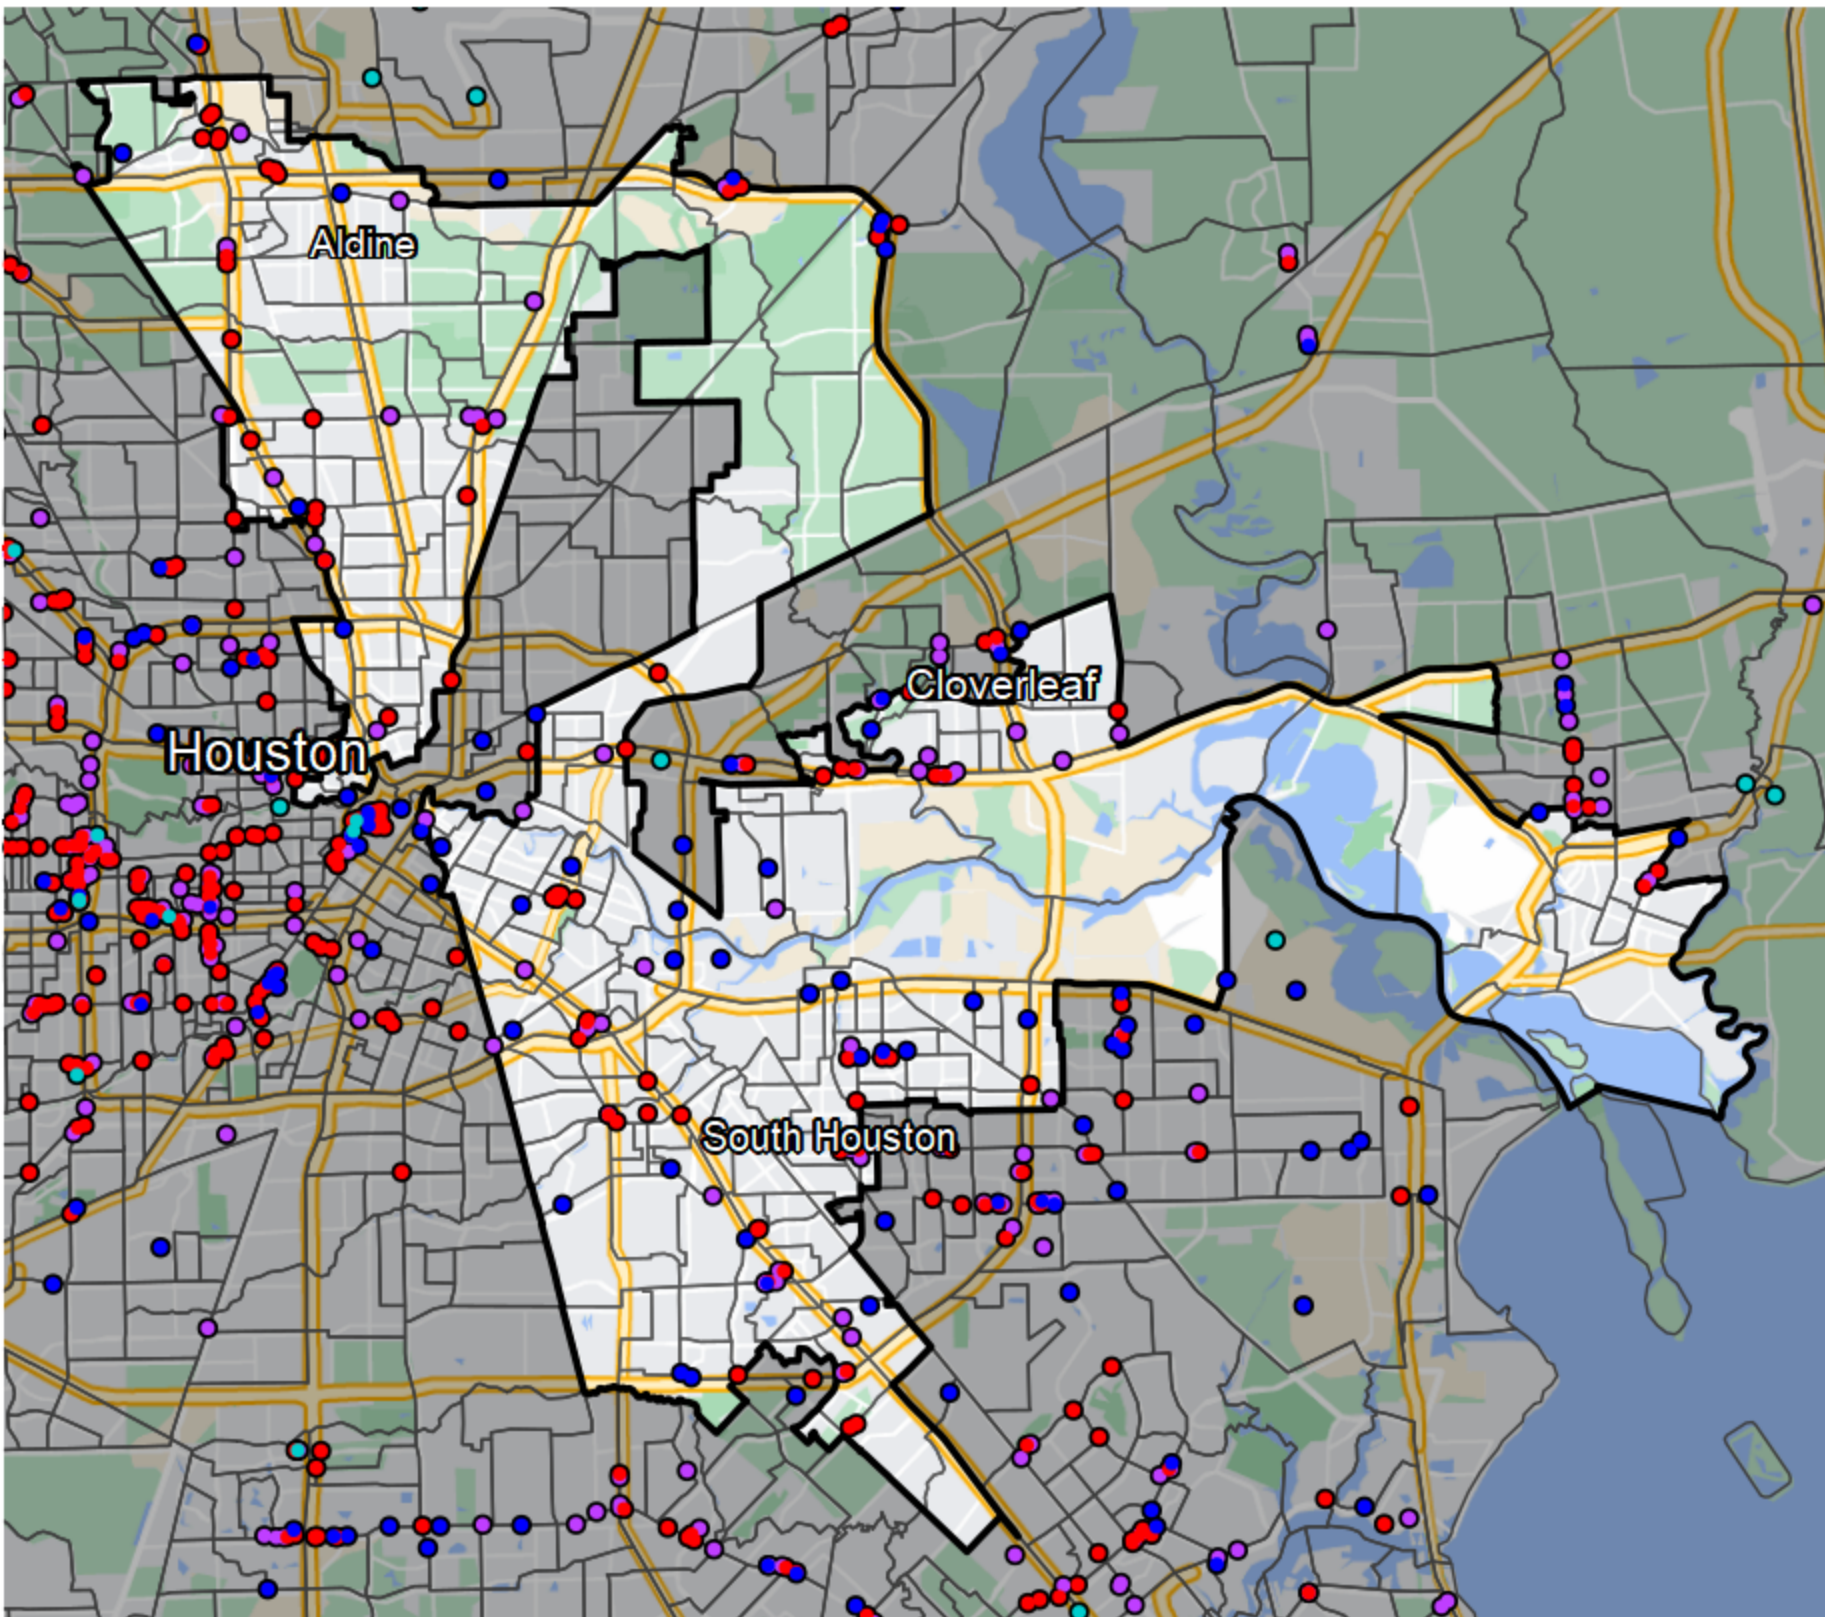

Texas - State Senate District 6

- Banking Desert**
- No Branches within 10 Miles of Population Center
- Financial Institutions**
- Bank: 44
 - Bank, Out-of-State: 61
 - Credit Union: 31
 - Credit Union, Out-of-State: 0

Sources: NCUA, FDIC, UW-Madison Population Lab, CDFI, US Census, Google Maps, CUNA