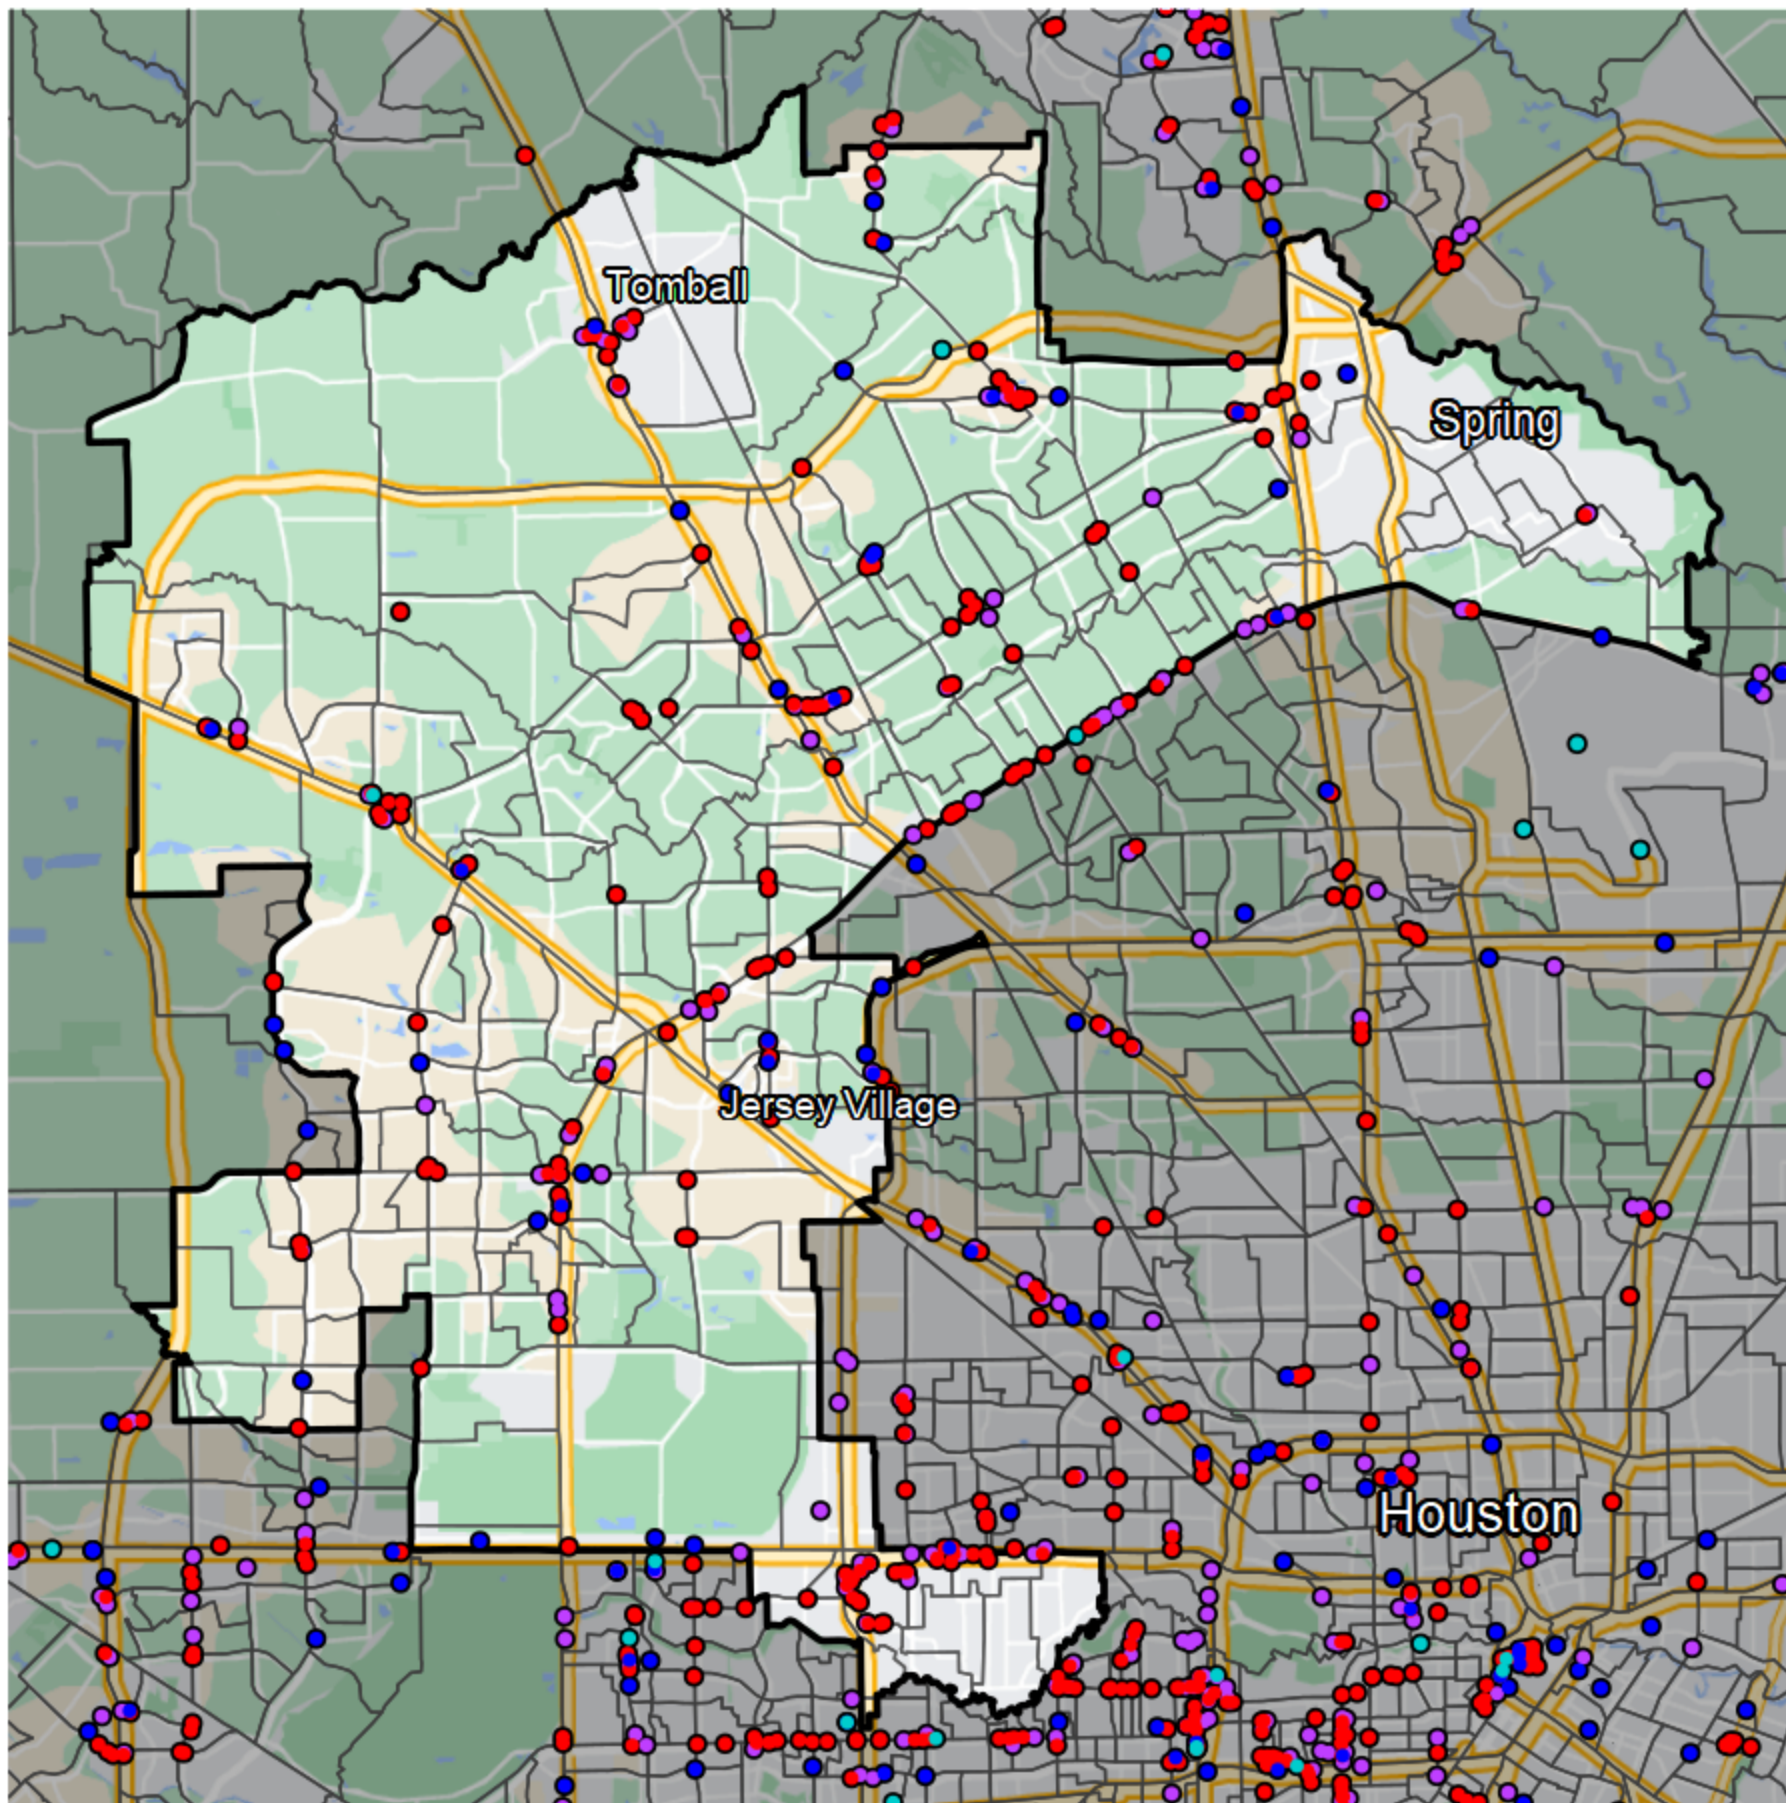

Texas - State Senate District 7

Banking Desert

■ No Branches within 10 Miles of Population Center

Financial Institutions

- Bank: 61
- Bank, Out-of-State: 133
- Credit Union: 33
- Credit Union, Out-of-State: 2