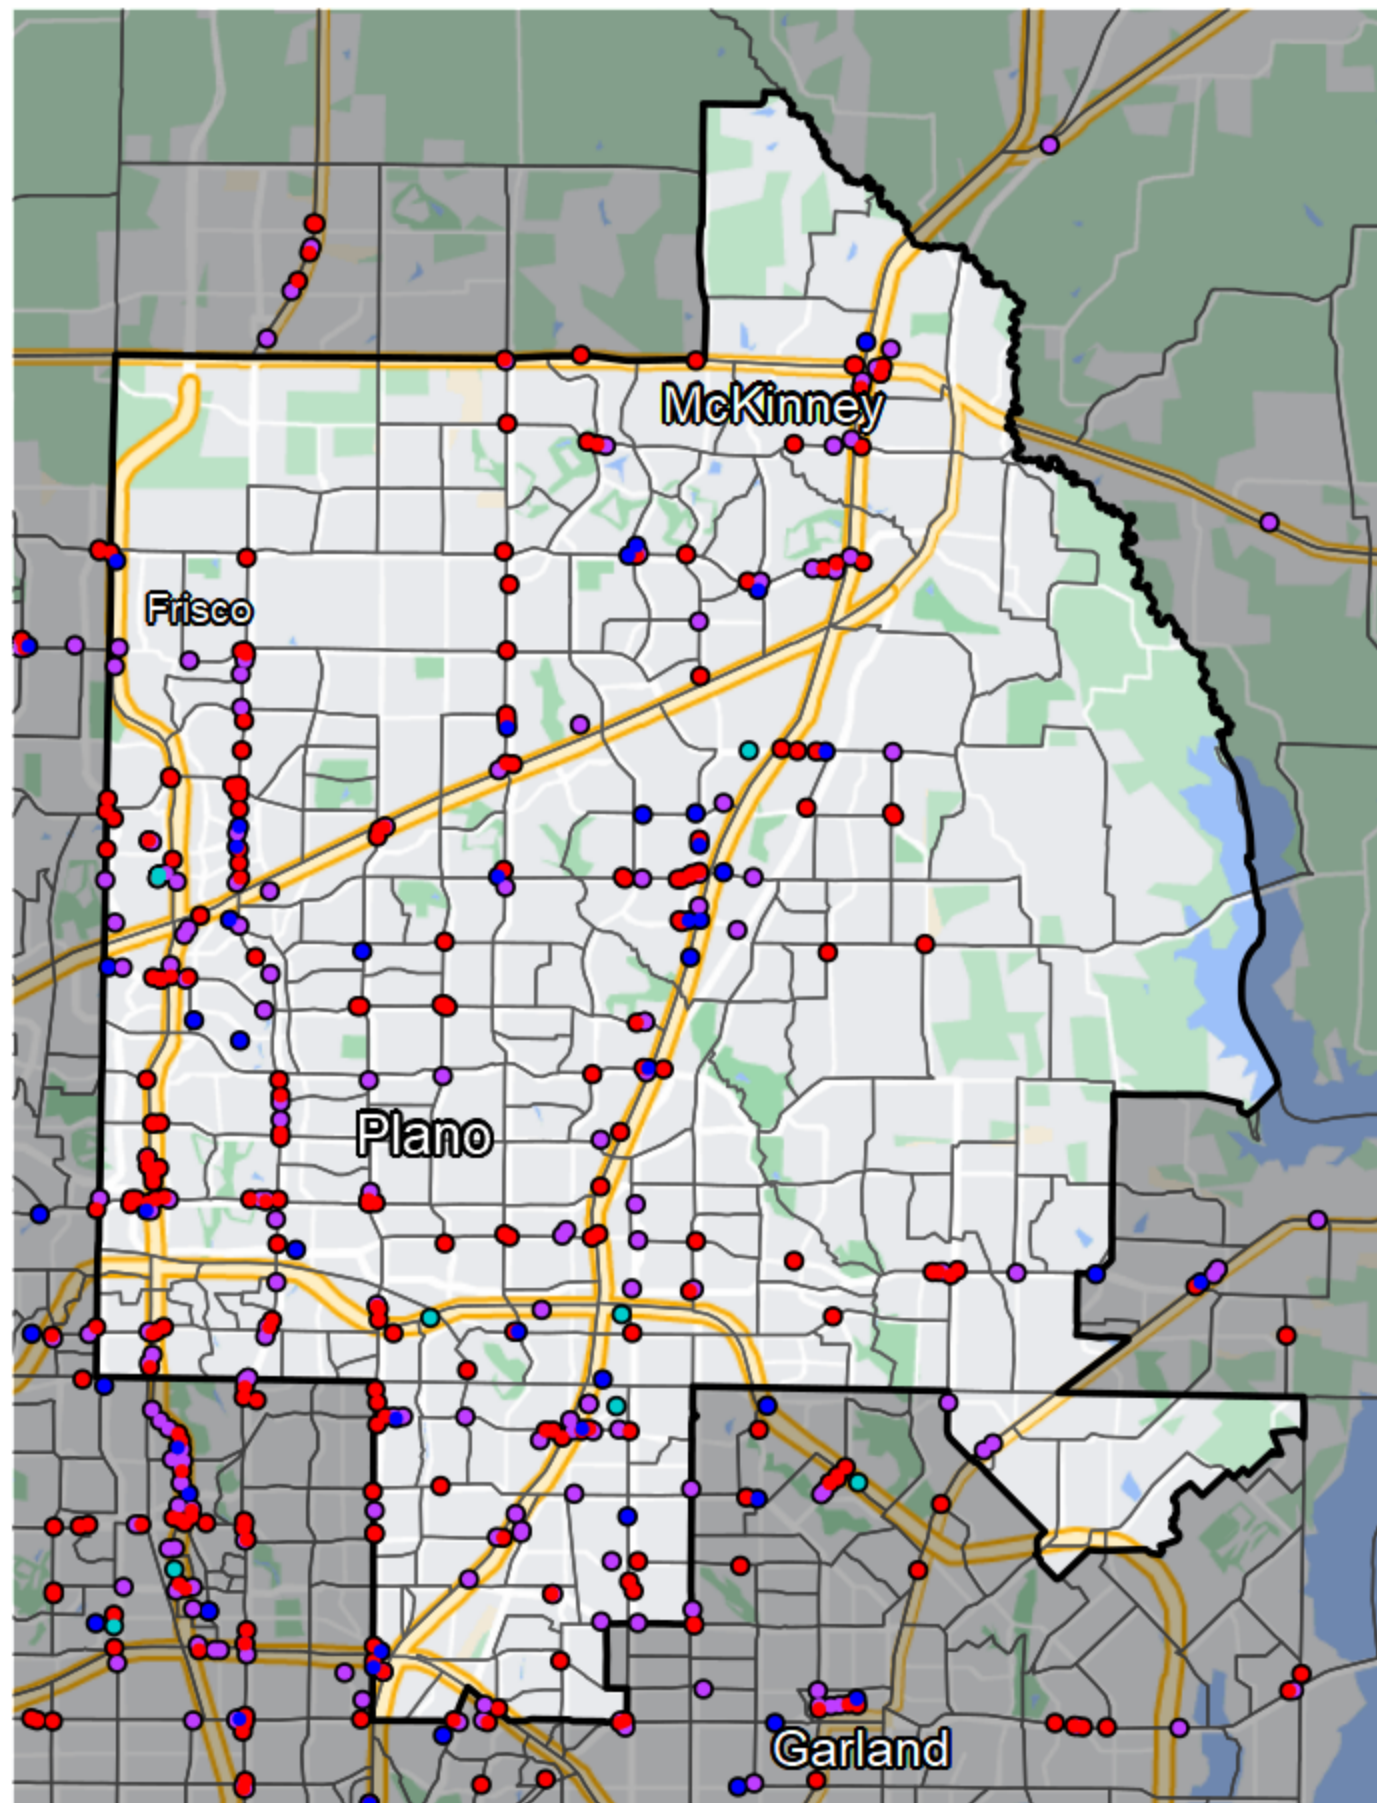

# Texas - State Senate District 8

## Banking Desert

■ No Branches within 10 Miles of Population Center