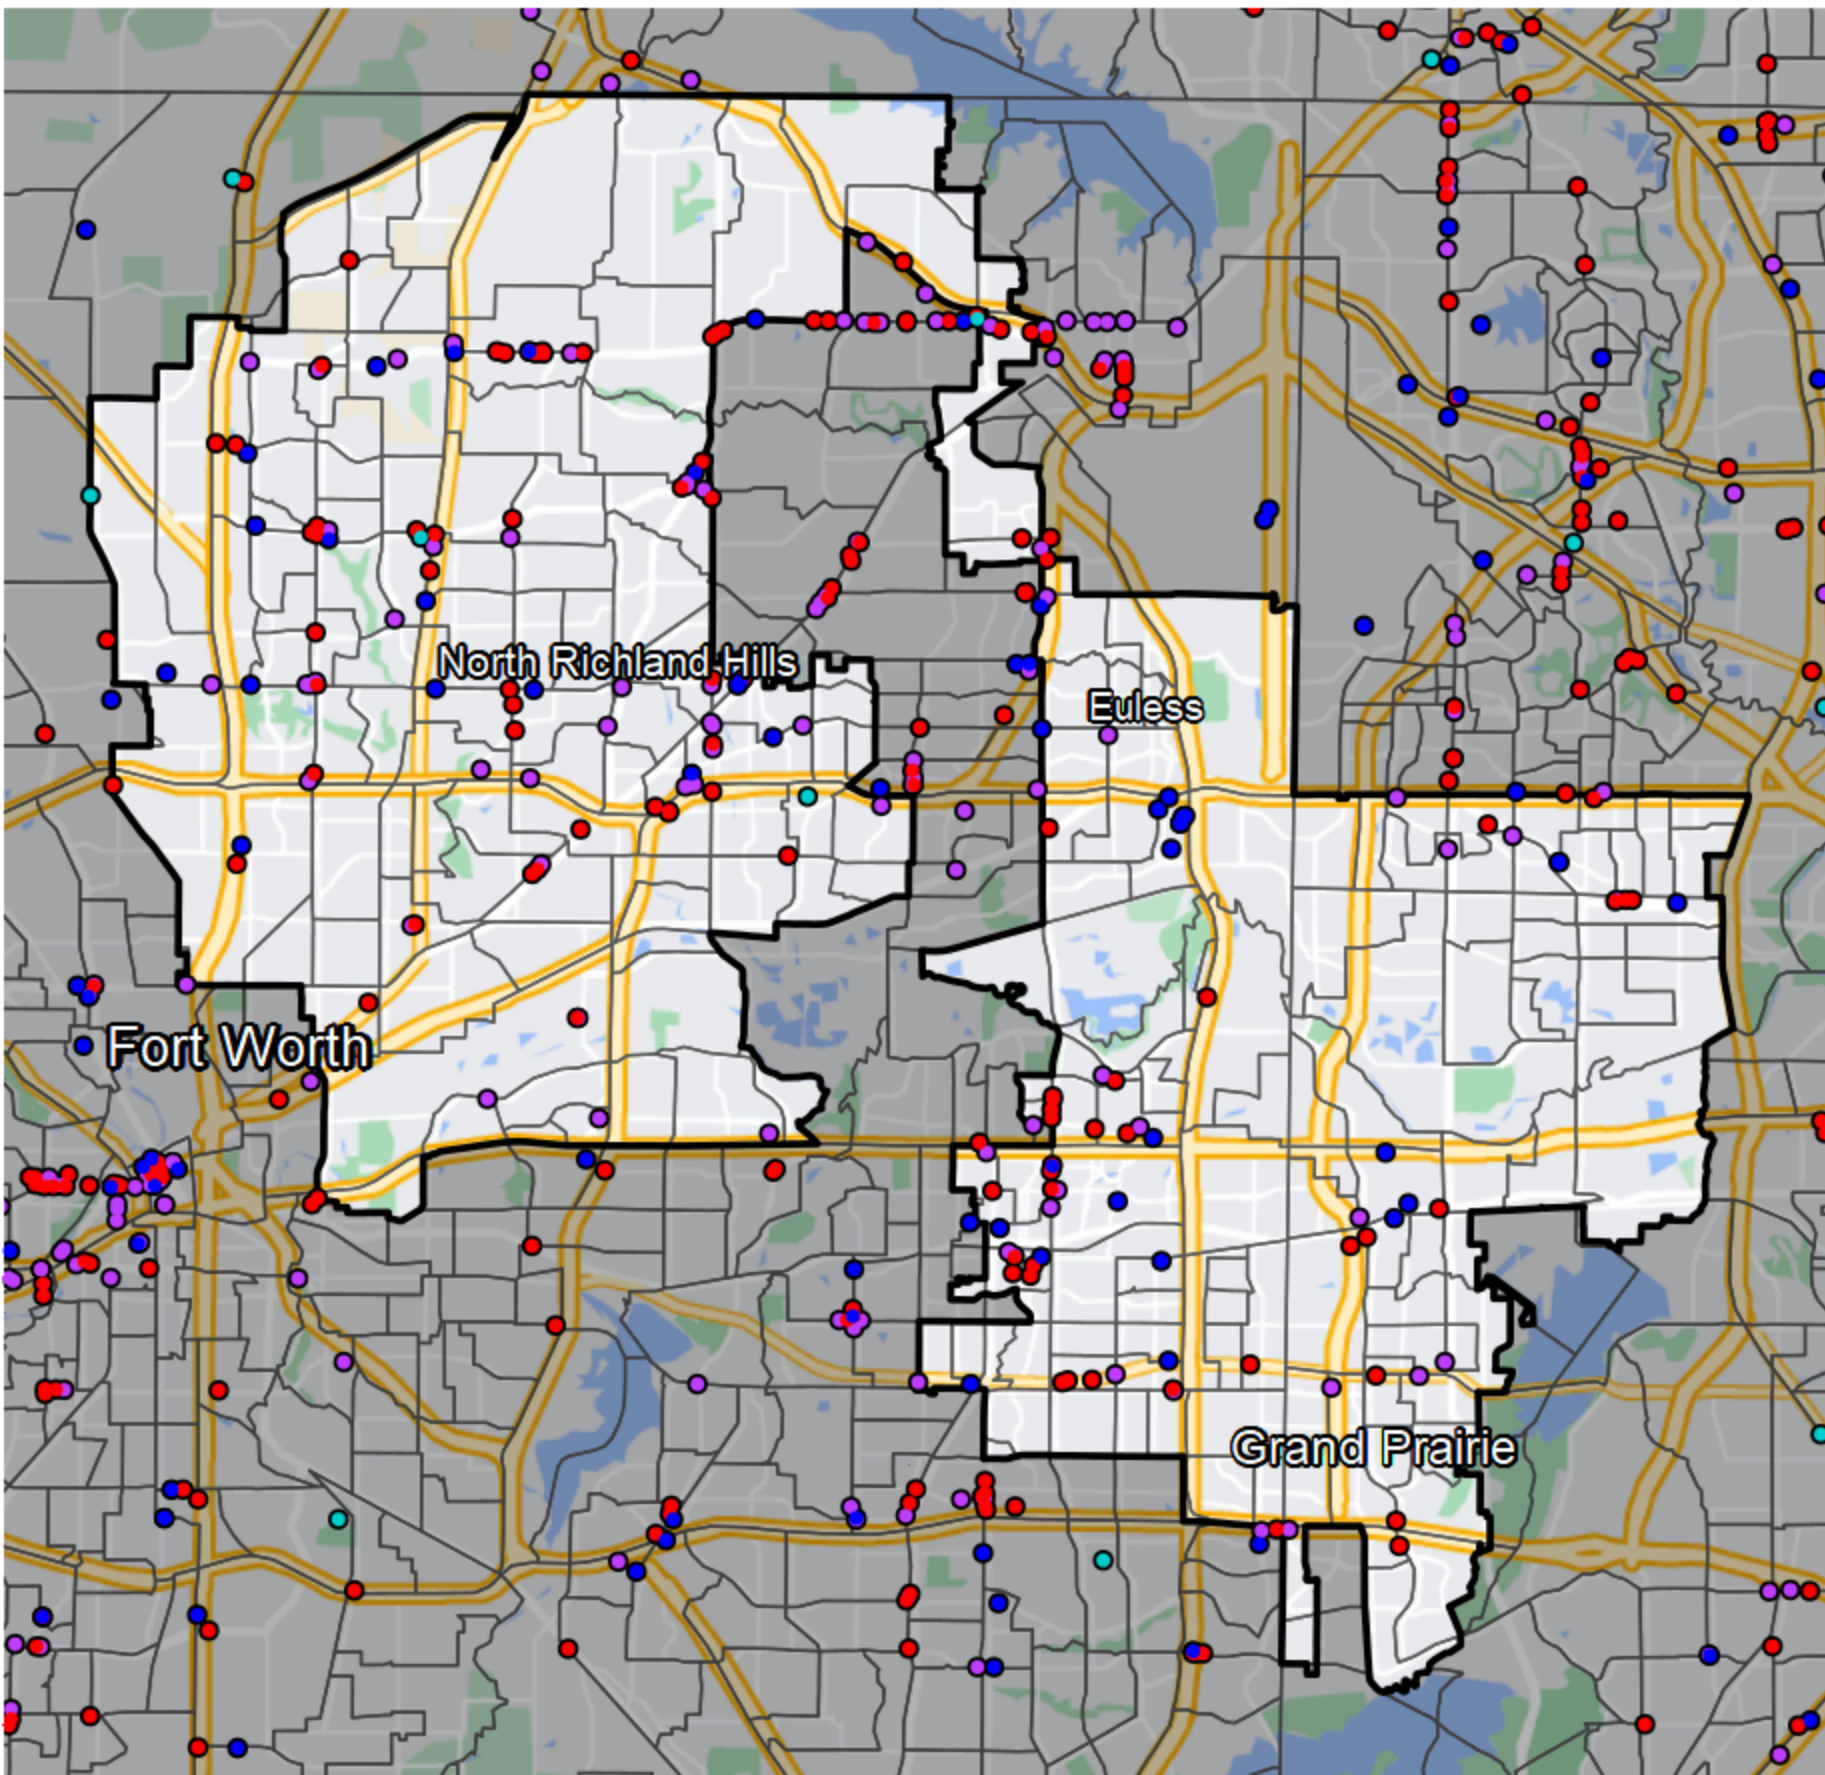

# Texas - State Senate District 9

## Banking Desert

No Branches within 10 Miles of Population Center