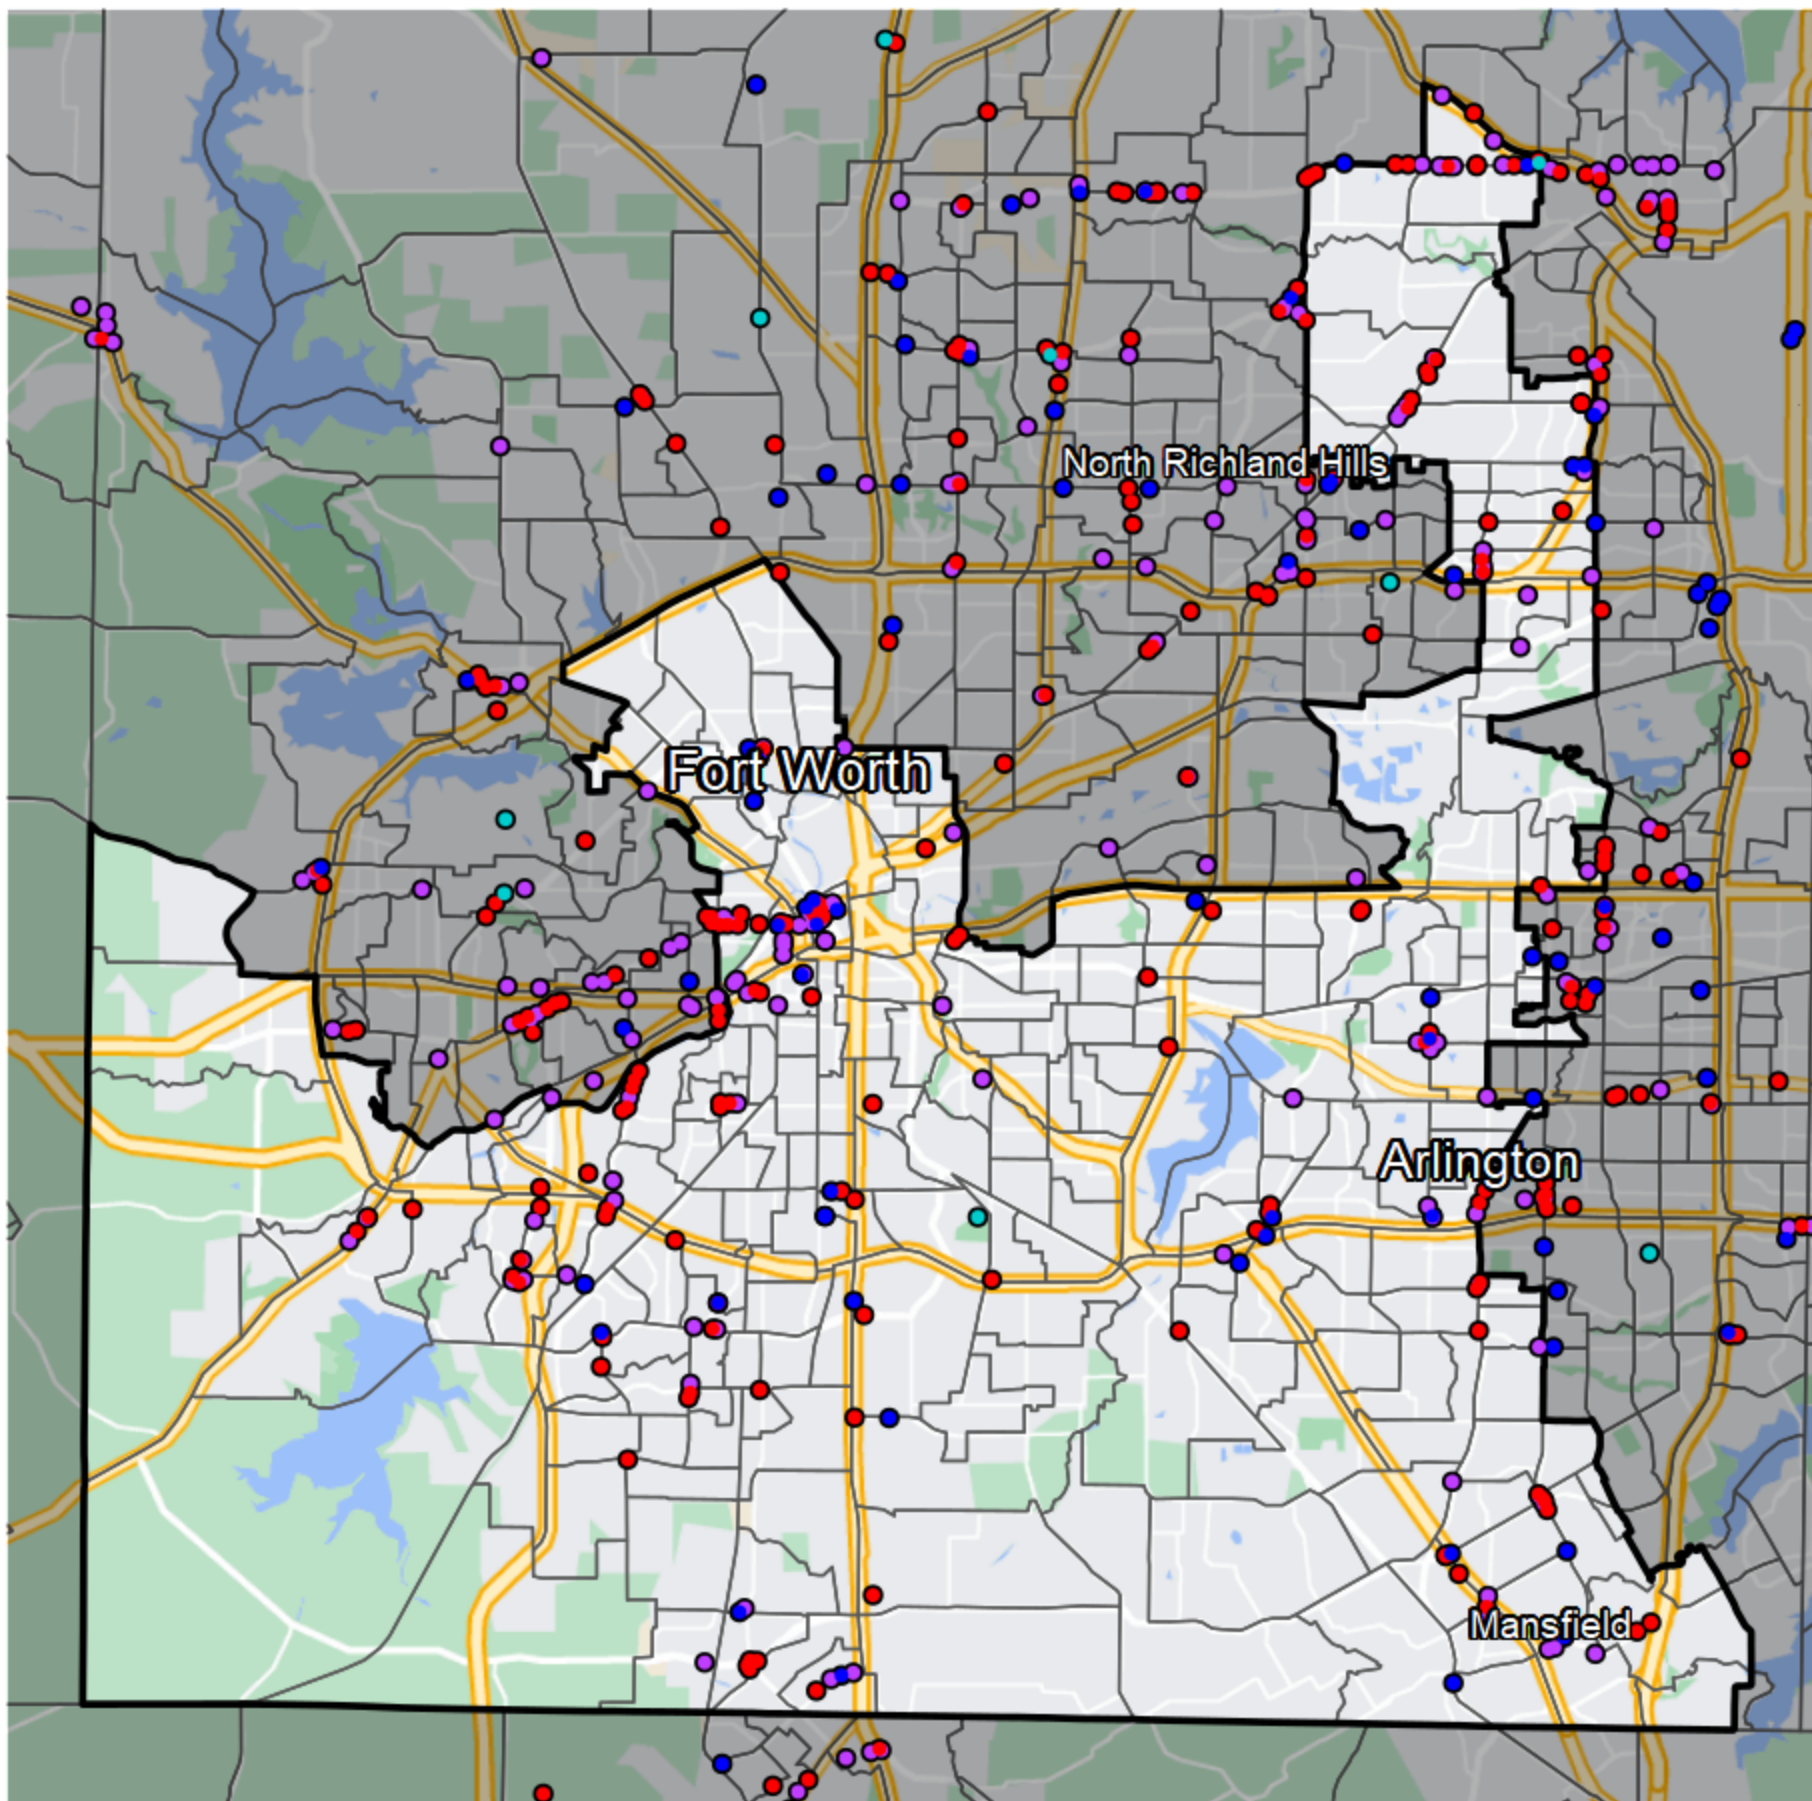

# Texas - State Senate District 10

## Banking Desert

■ No Branches within 10 Miles of Population Center