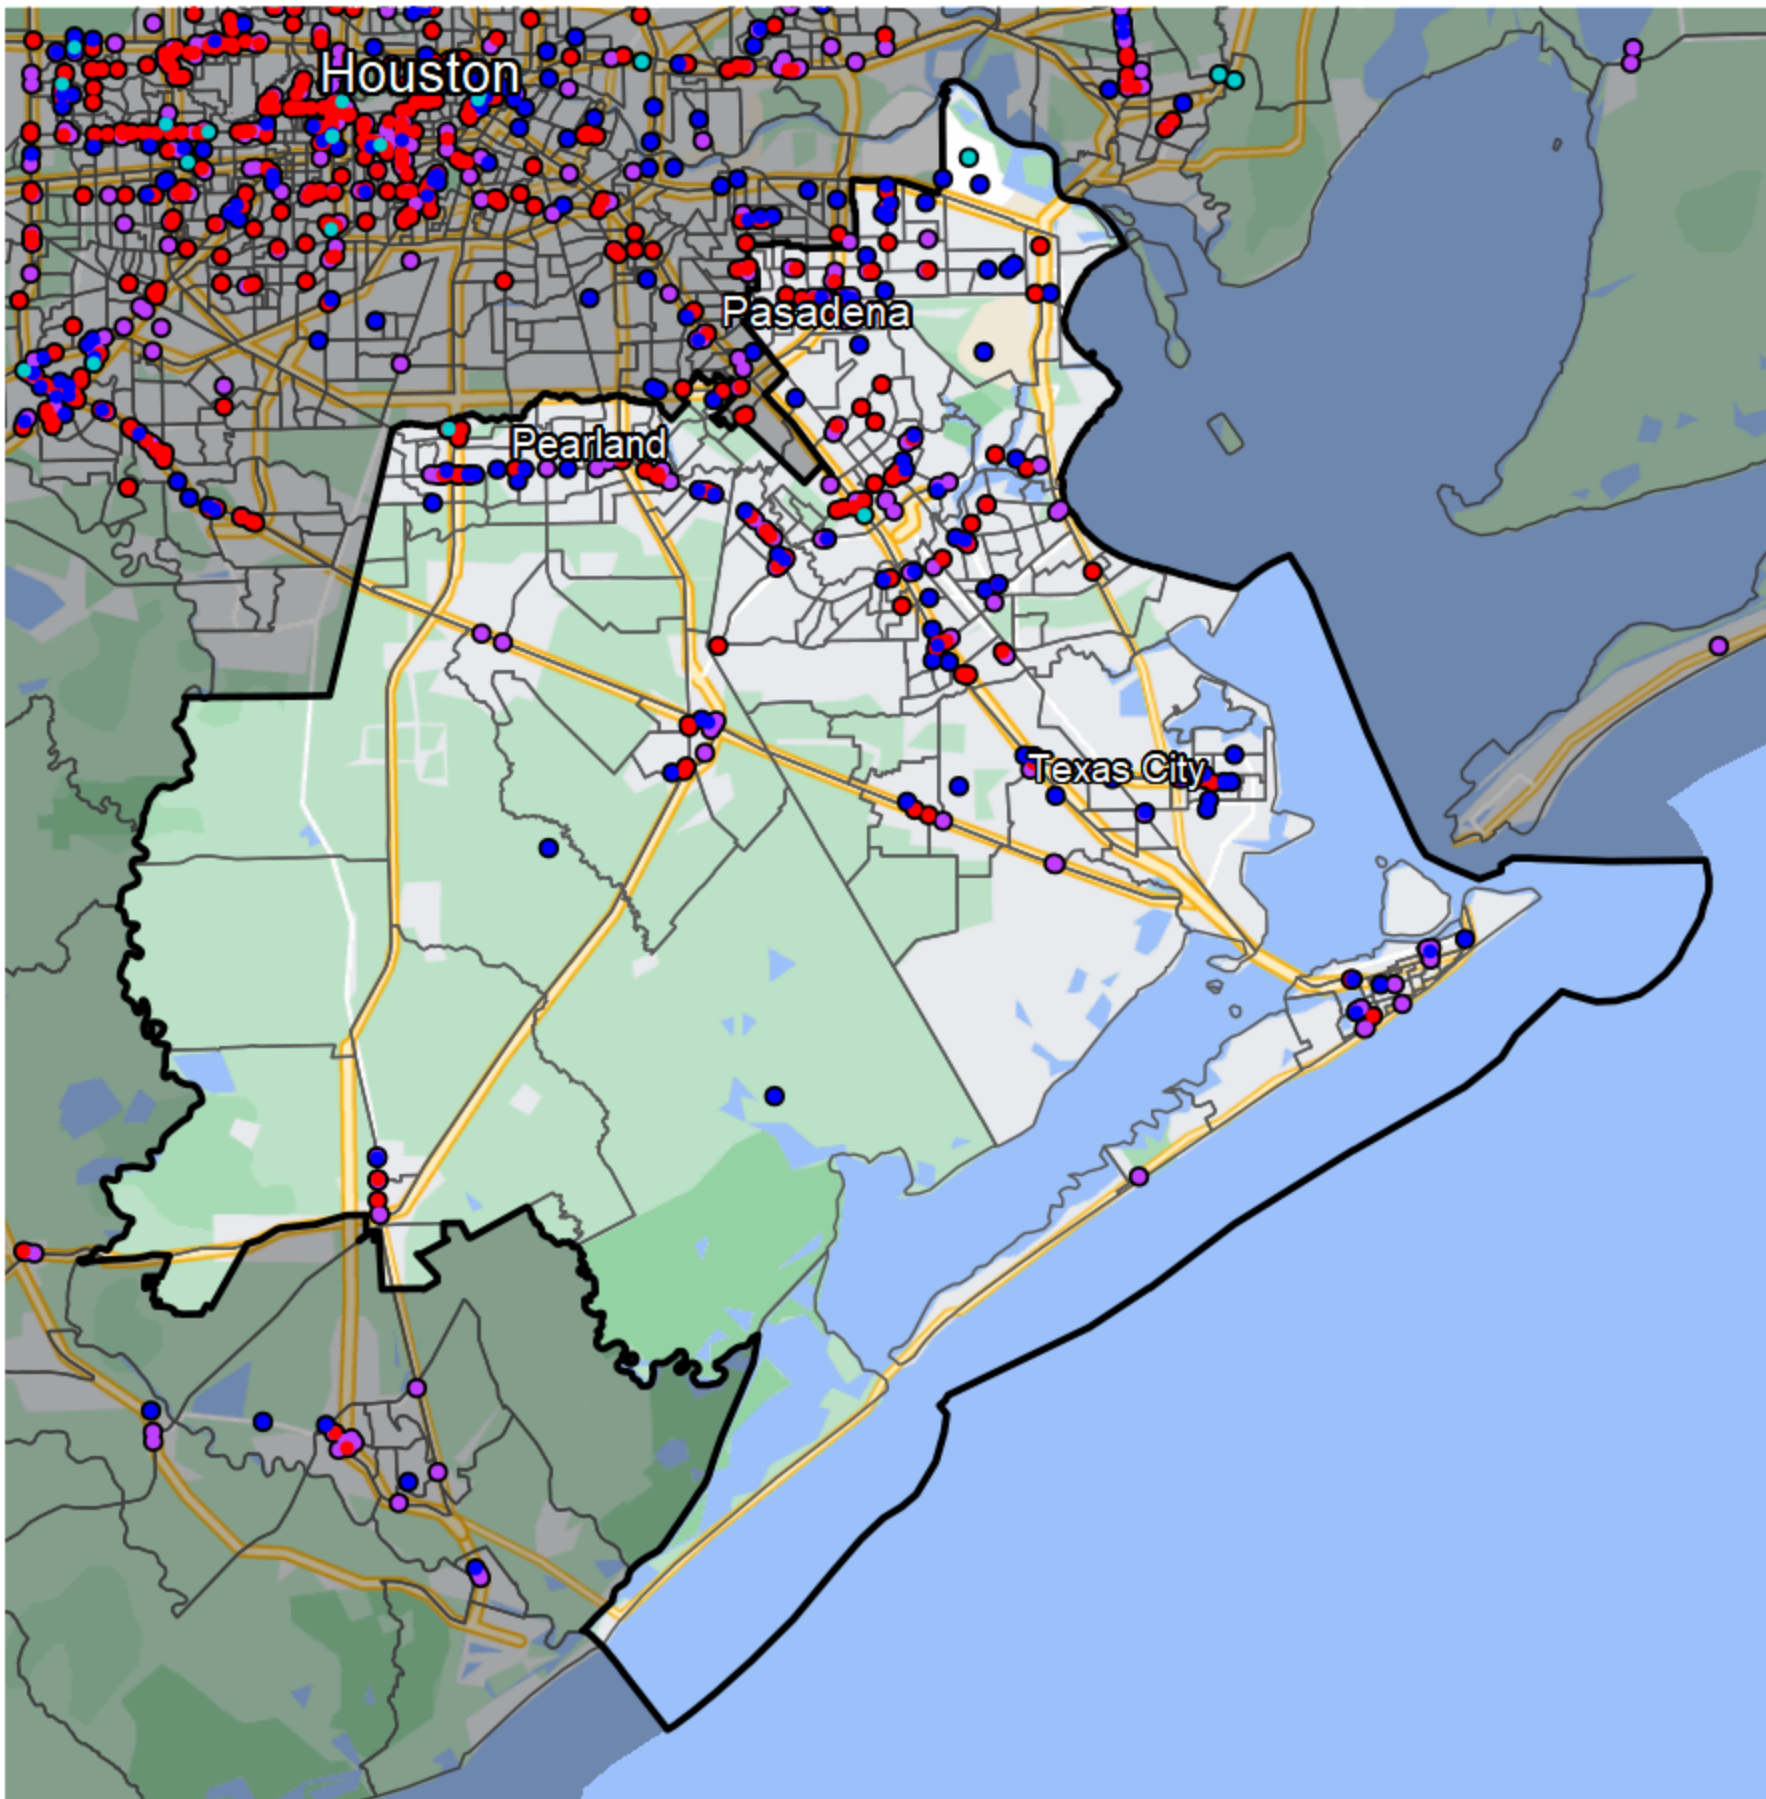

Texas - State Senate District 11

Banking Desert

■ No Branches within 10 Miles of Population Center

Financial Institutions

- Bank: 92
- Bank, Out-of-State: 100
- Credit Union: 77
- Credit Union, Out-of-State: 3