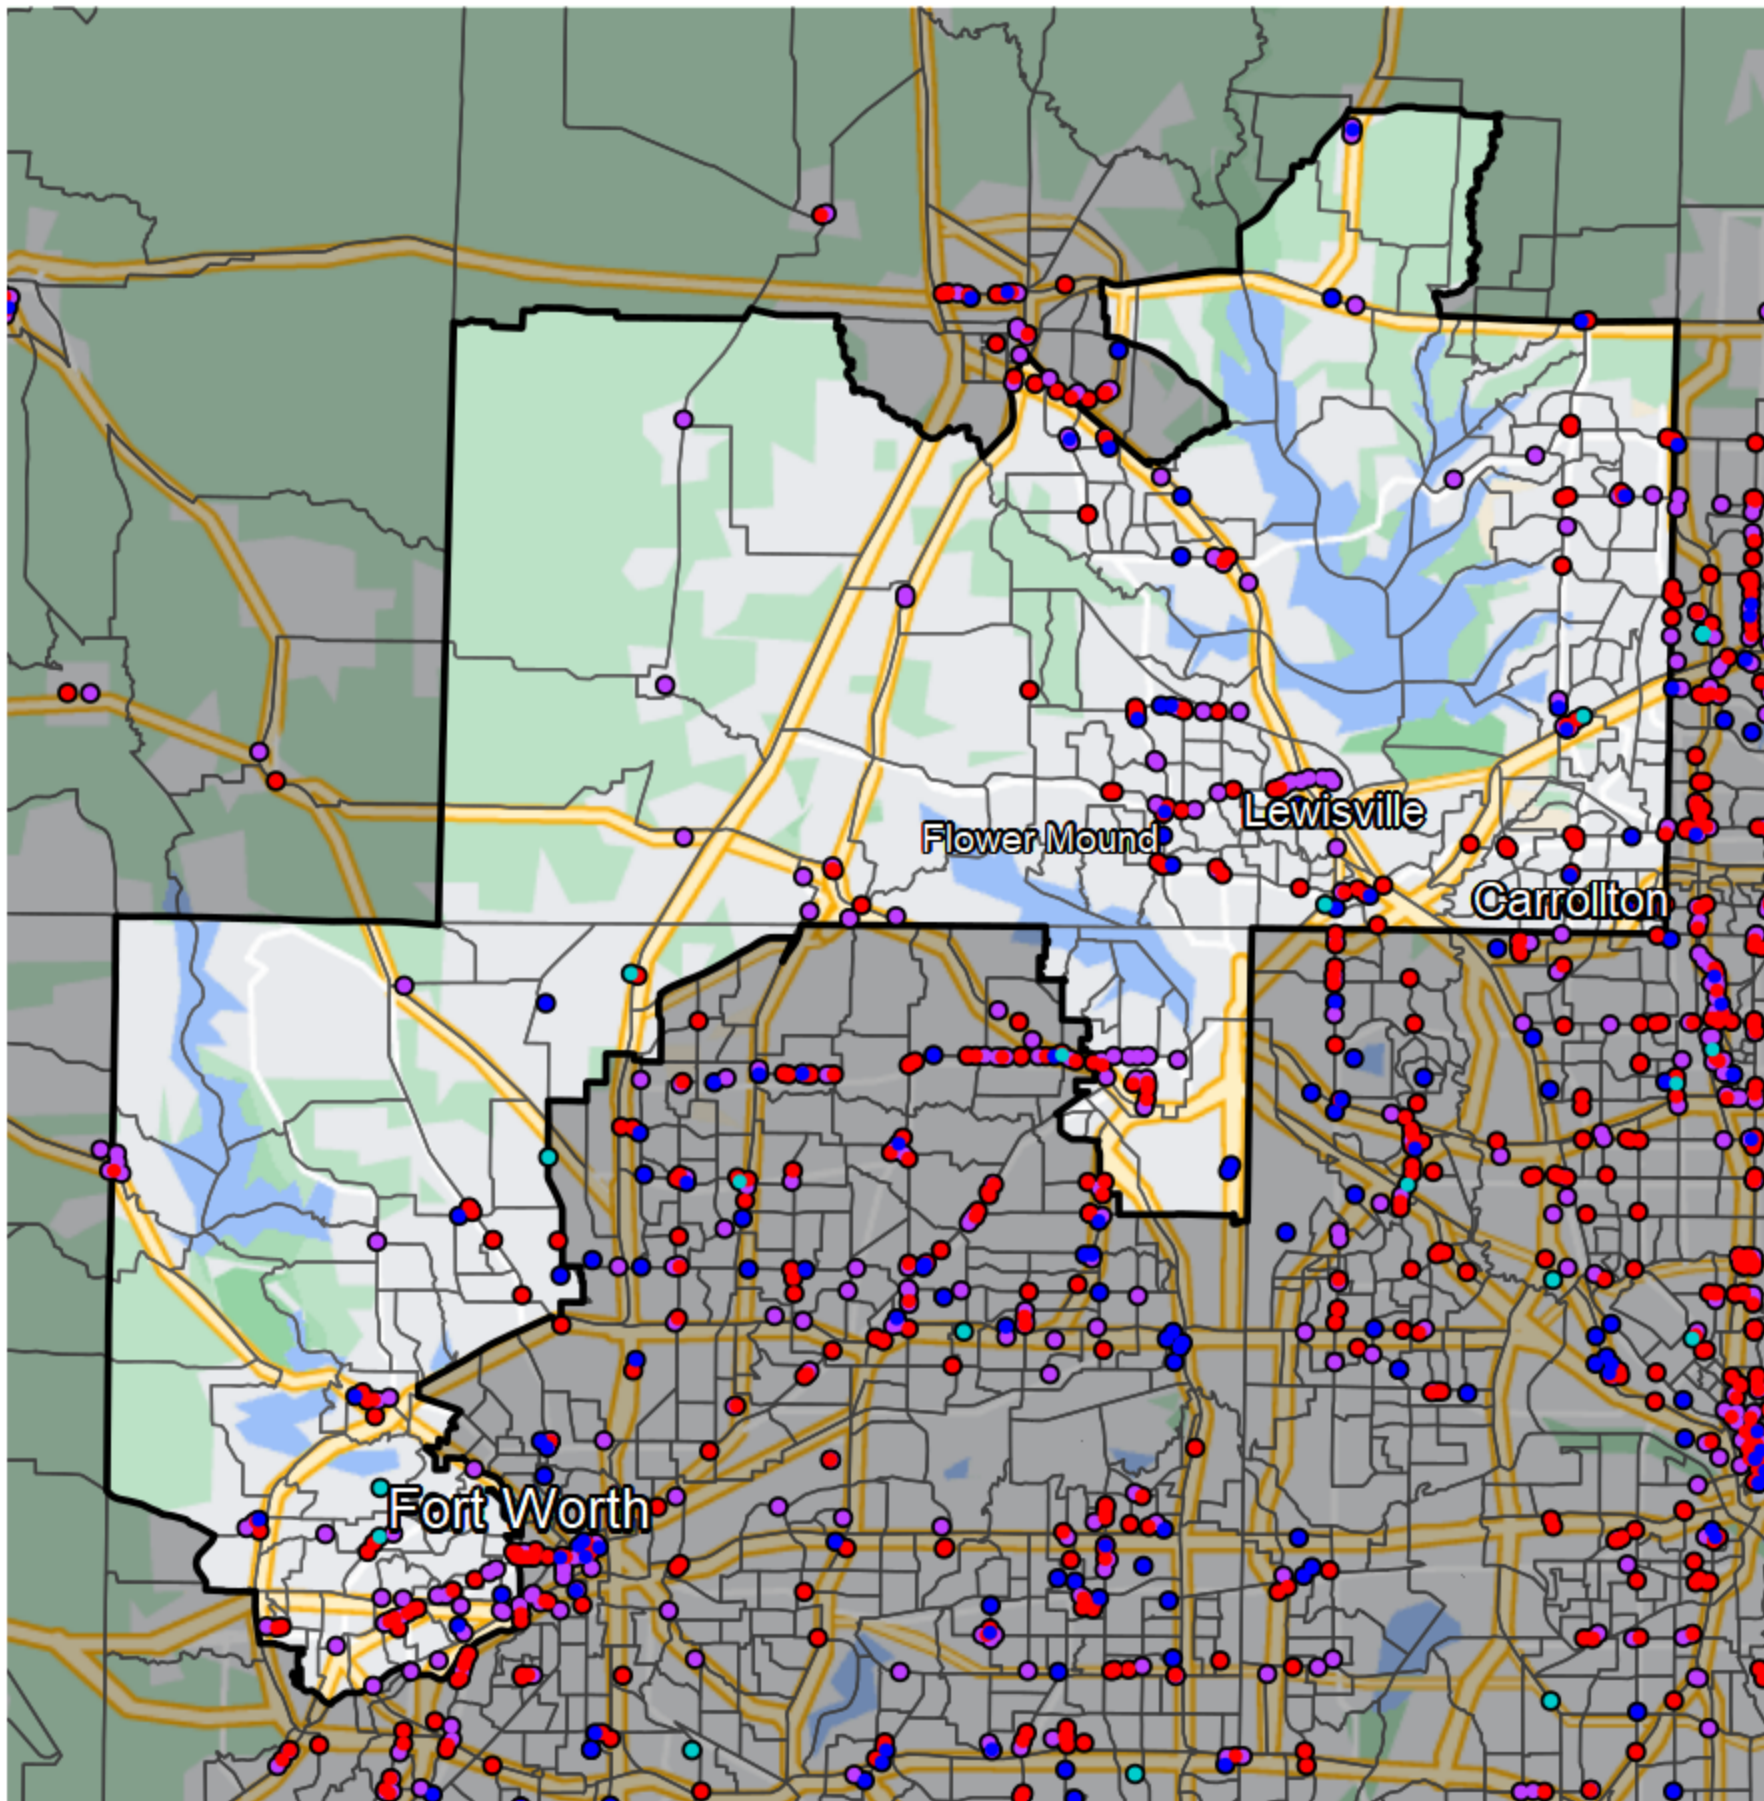

# Texas - State Senate District 12

Banking Desert  
No Branches within 10 Miles  
of Population Center

Financial Institutions  
Bank: 102  
Bank, Out-of-State: 109  
Credit Union: 30  
Credit Union, Out-of-State: 5