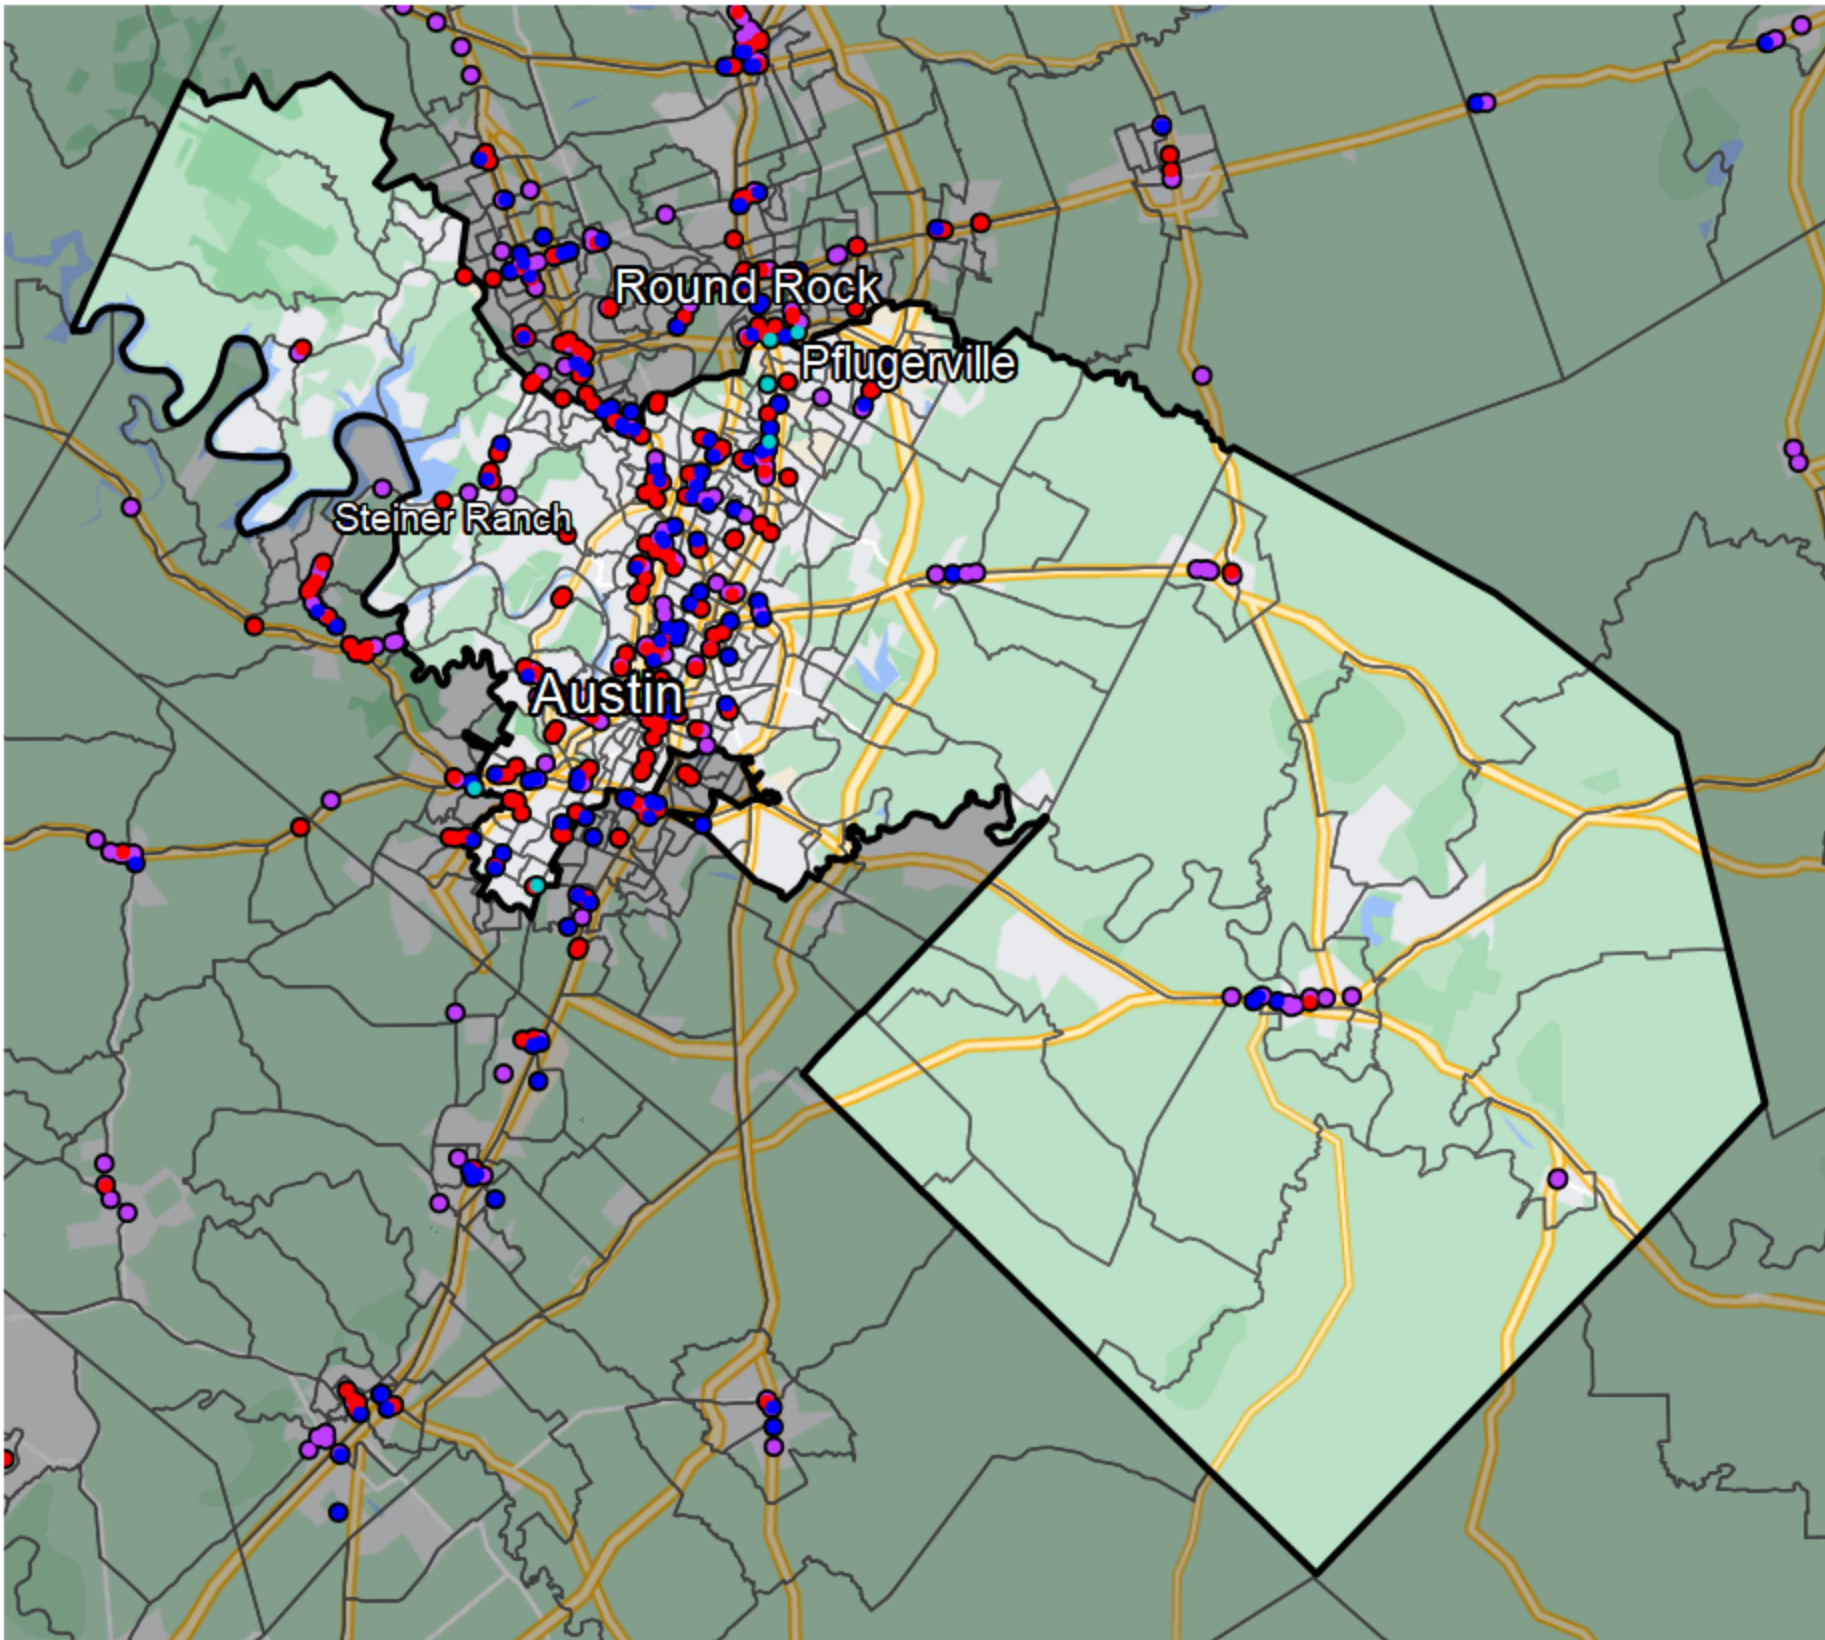

# Texas - State Senate District 14

**Banking Desert**  
No Branches within 10 Miles of Population Center

**Financial Institutions**

- Bank: 97
- Bank, Out-of-State: 123
- Credit Union: 65
- Credit Union, Out-of-State: 3