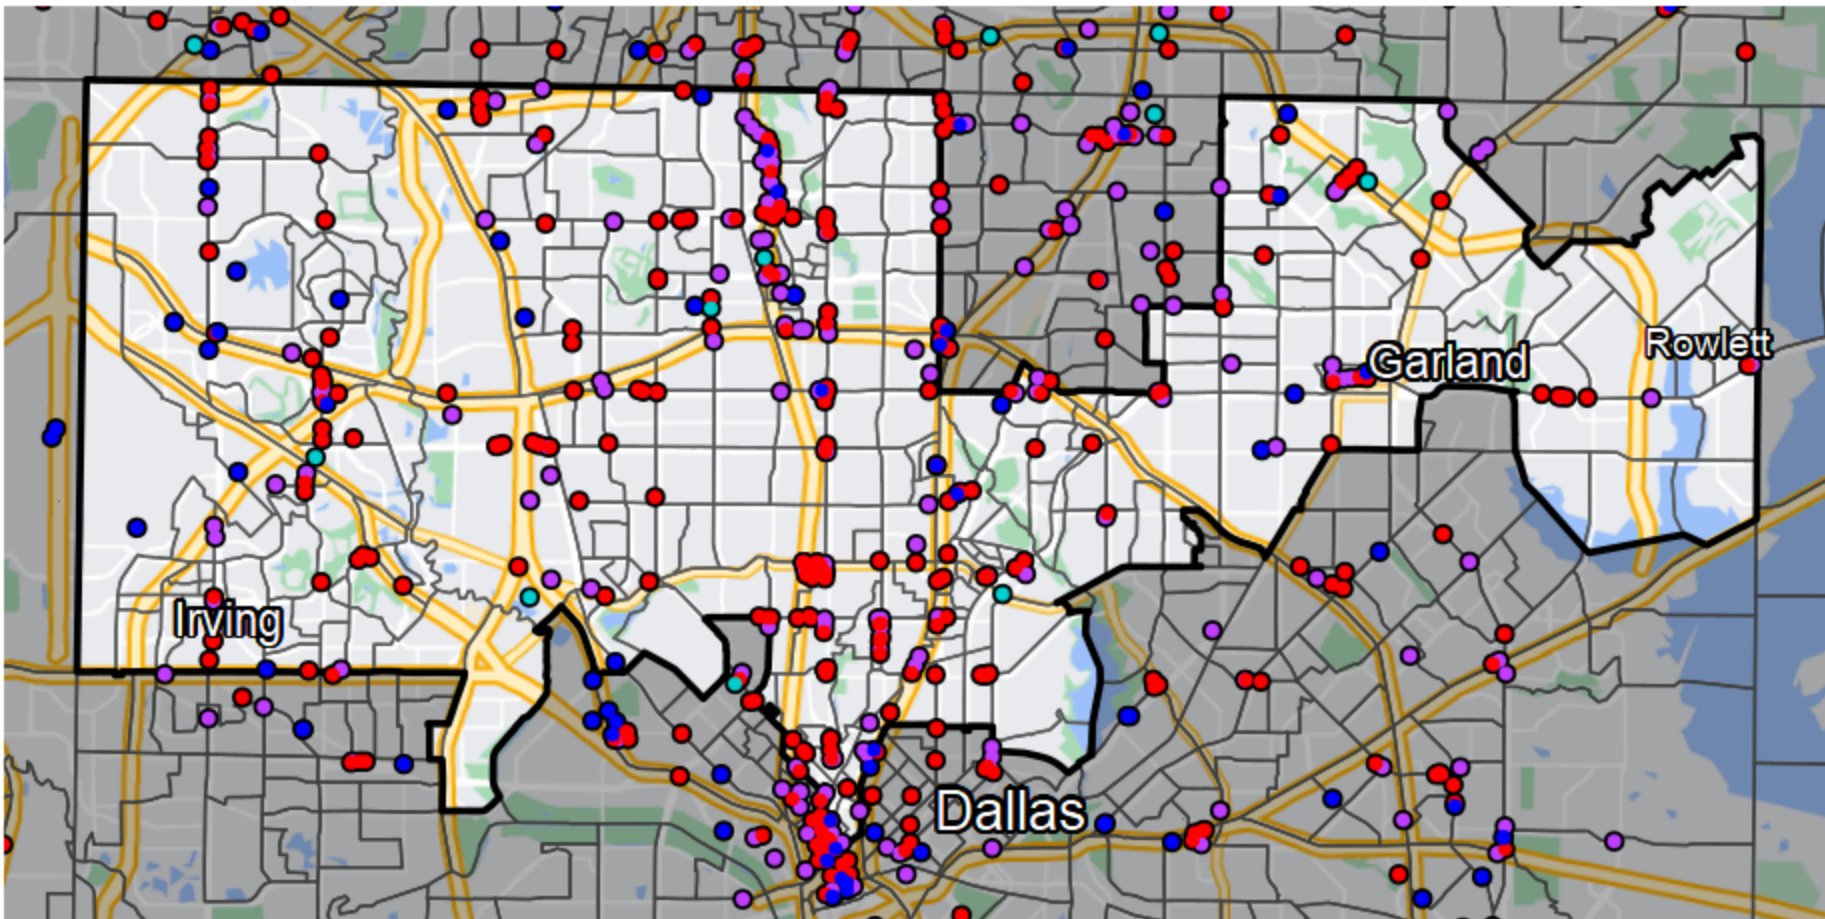

## Texas - State Senate District 16

Banking Desert  
No Branches within 10 Miles  
of Population Center

Financial Institutions  
Bank: 118  
Bank, Out-of-State: 187  
Credit Union: 31  
Credit Union, Out-of-State: 6

Sources: NCUA, FDIC, UW-Madison Population Lab, CDFI, US Census, Google Maps, CUNA