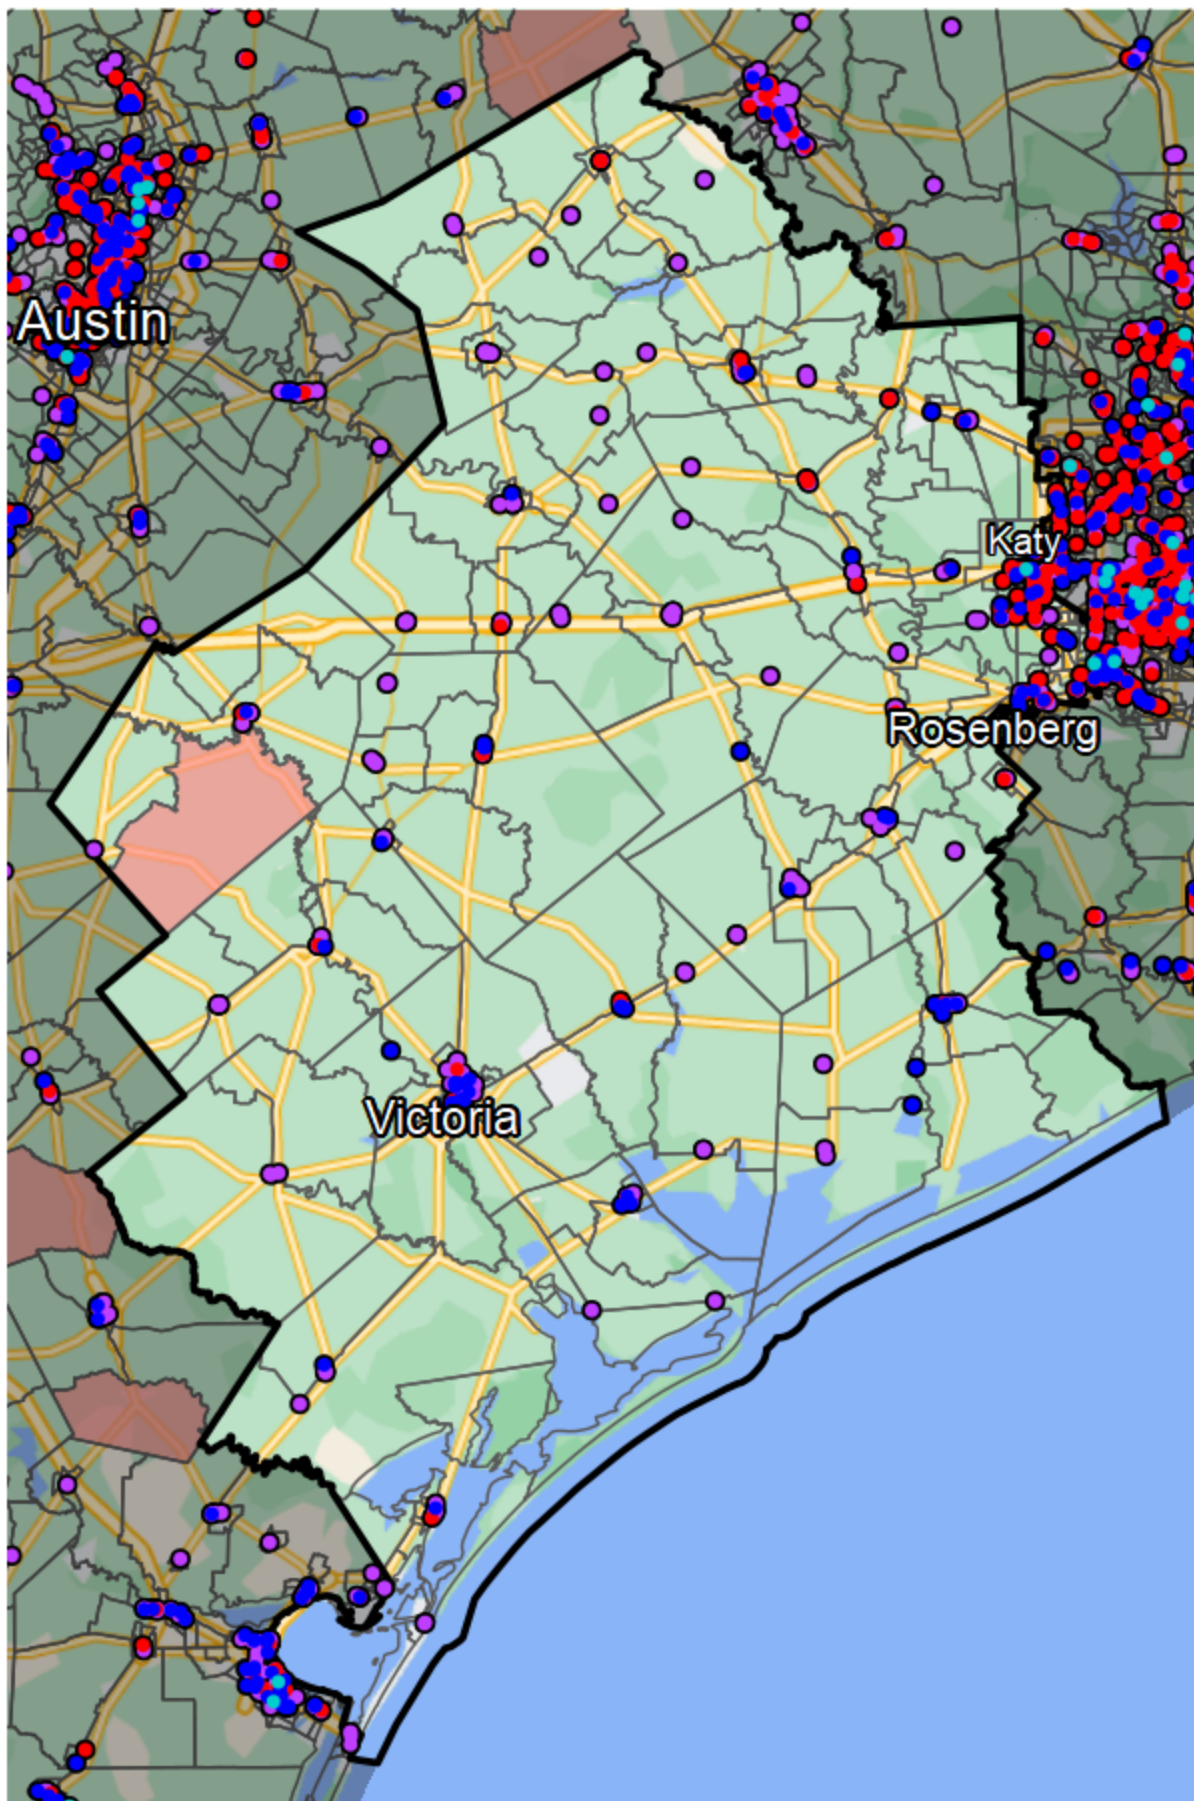

Texas - State Senate District 18

Banking Desert

No Branches within 10 Miles of Population Center

Financial Institutions

- Bank: 177
- Bank, Out-of-State: 70
- Credit Union: 57
- Credit Union, Out-of-State: 1