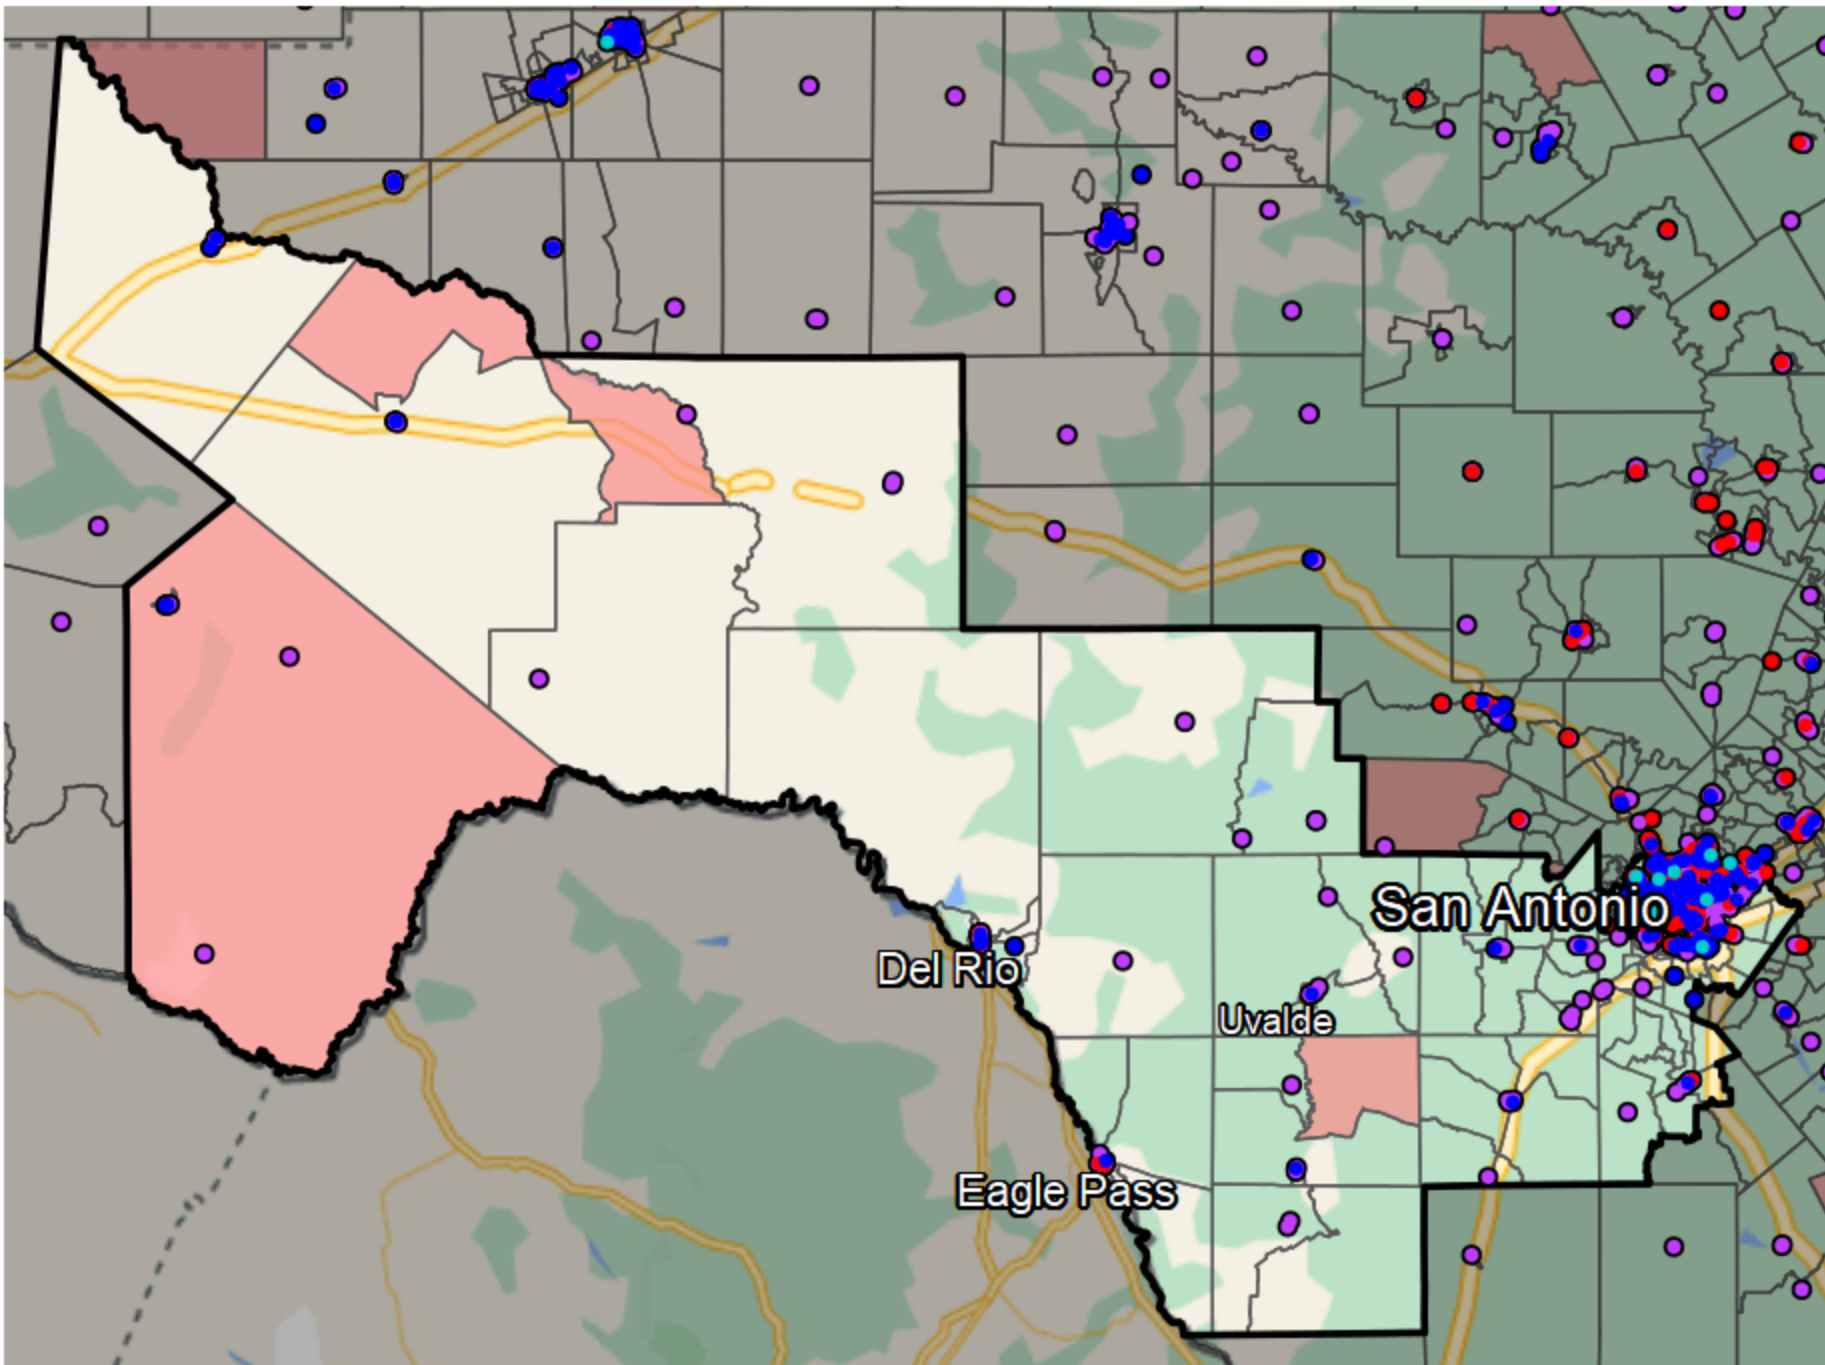

Texas - State Senate District 19

Banking Desert

No Branches within 10 Miles of Population Center

Financial Institutions

- Bank: 114
- Bank, Out-of-State: 29
- Credit Union: 50
- Credit Union, Out-of-State: 2