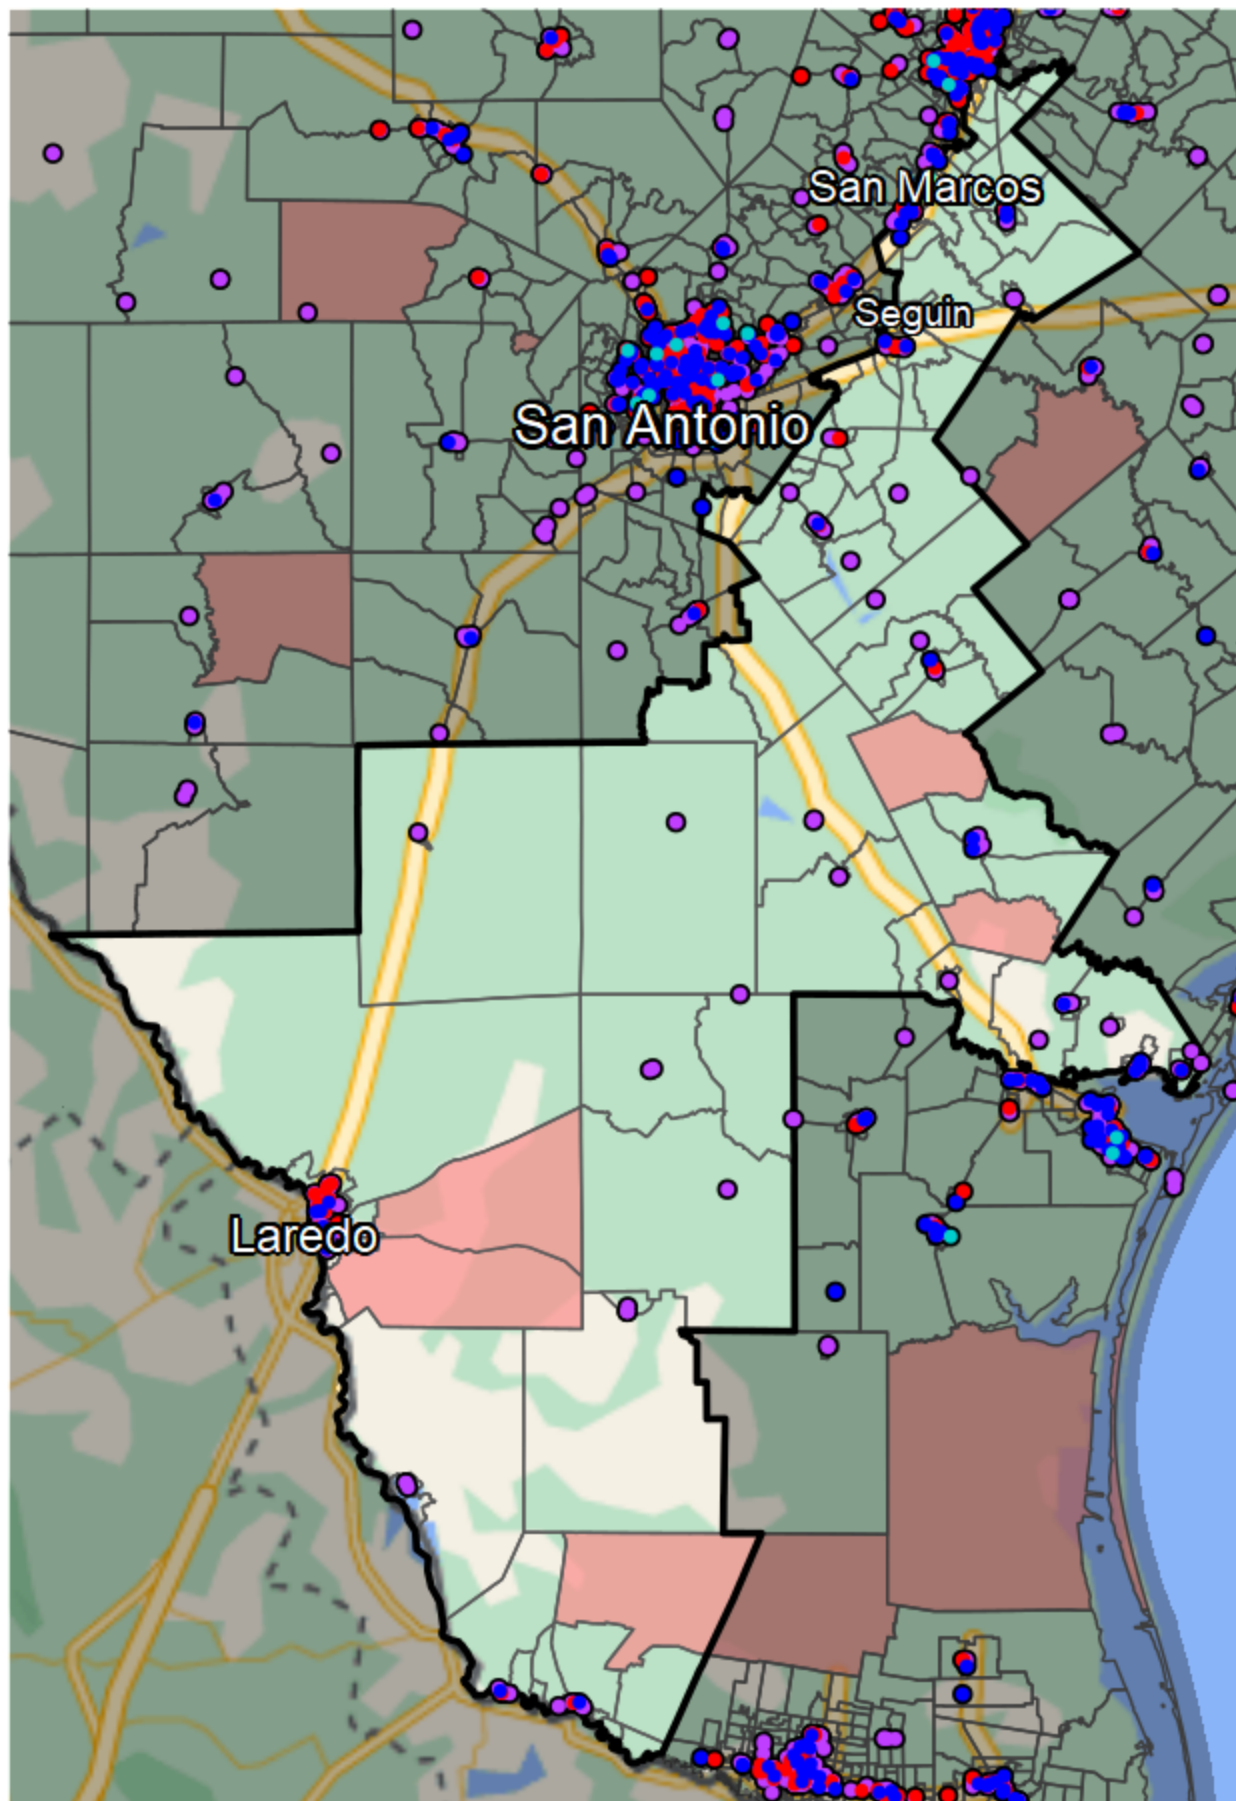

Texas - State Senate District 21

Banking Desert

No Branches within 10 Miles of Population Center

Financial Institutions

- Bank: 124
- Bank, Out-of-State: 41
- Credit Union: 39
- Credit Union, Out-of-State: 0