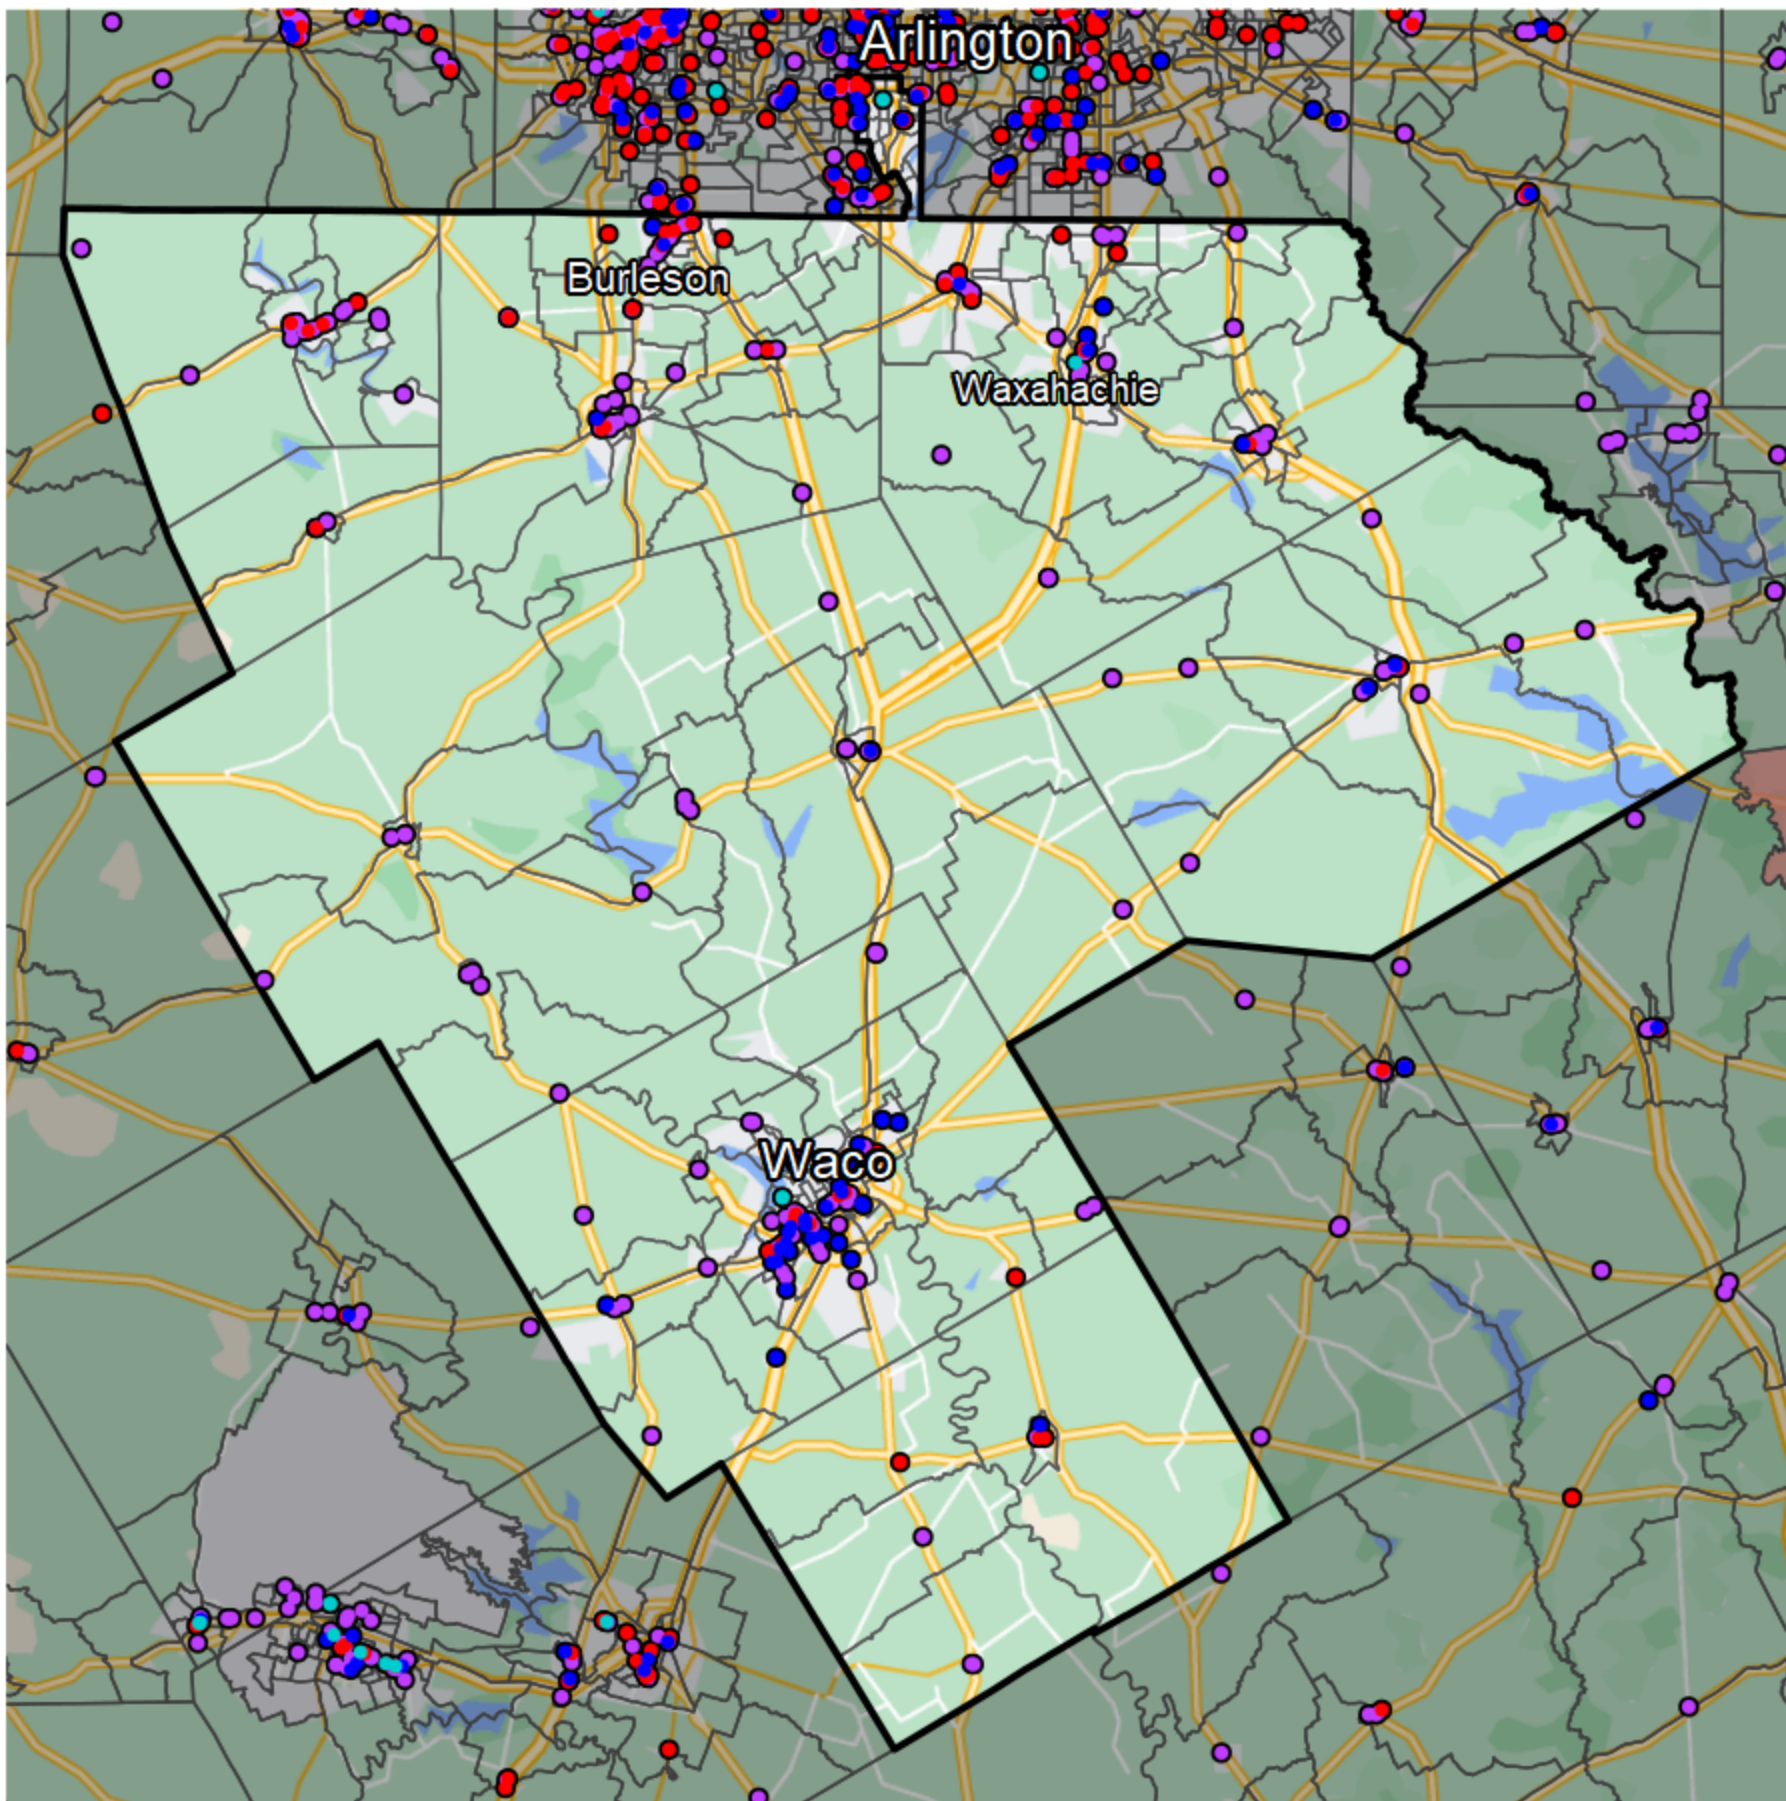

Texas - State Senate District 22

Banking Desert

No Branches within 10 Miles of Population Center

Financial Institutions

- Bank: 165
- Bank, Out-of-State: 56
- Credit Union: 45
- Credit Union, Out-of-State: 4