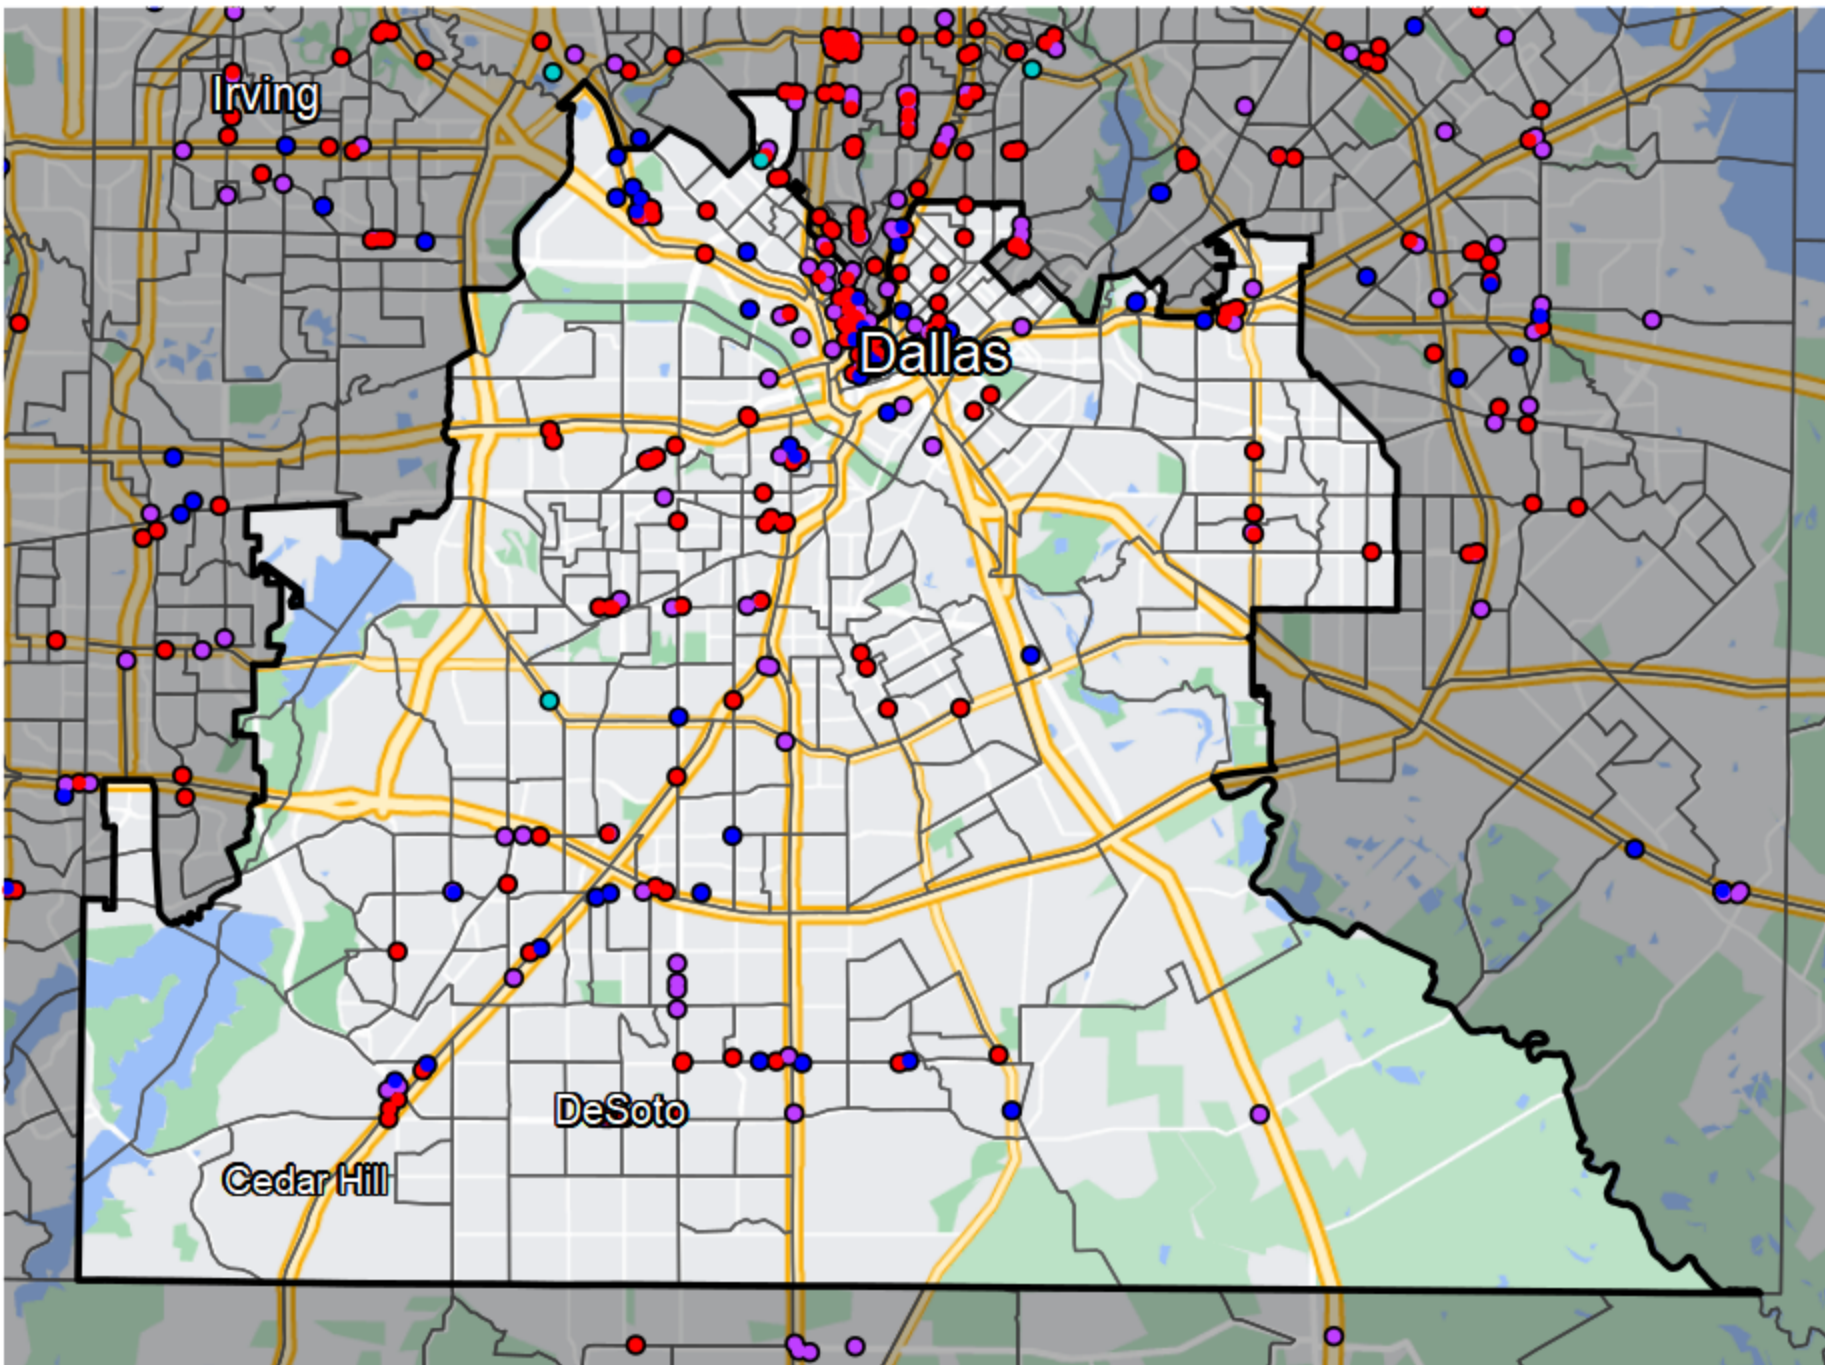

Texas - State Senate District 23

Banking Desert

No Branches within 10 Miles of Population Center

Financial Institutions

- Bank: 65
- Bank, Out-of-State: 104
- Credit Union: 38
- Credit Union, Out-of-State: 2