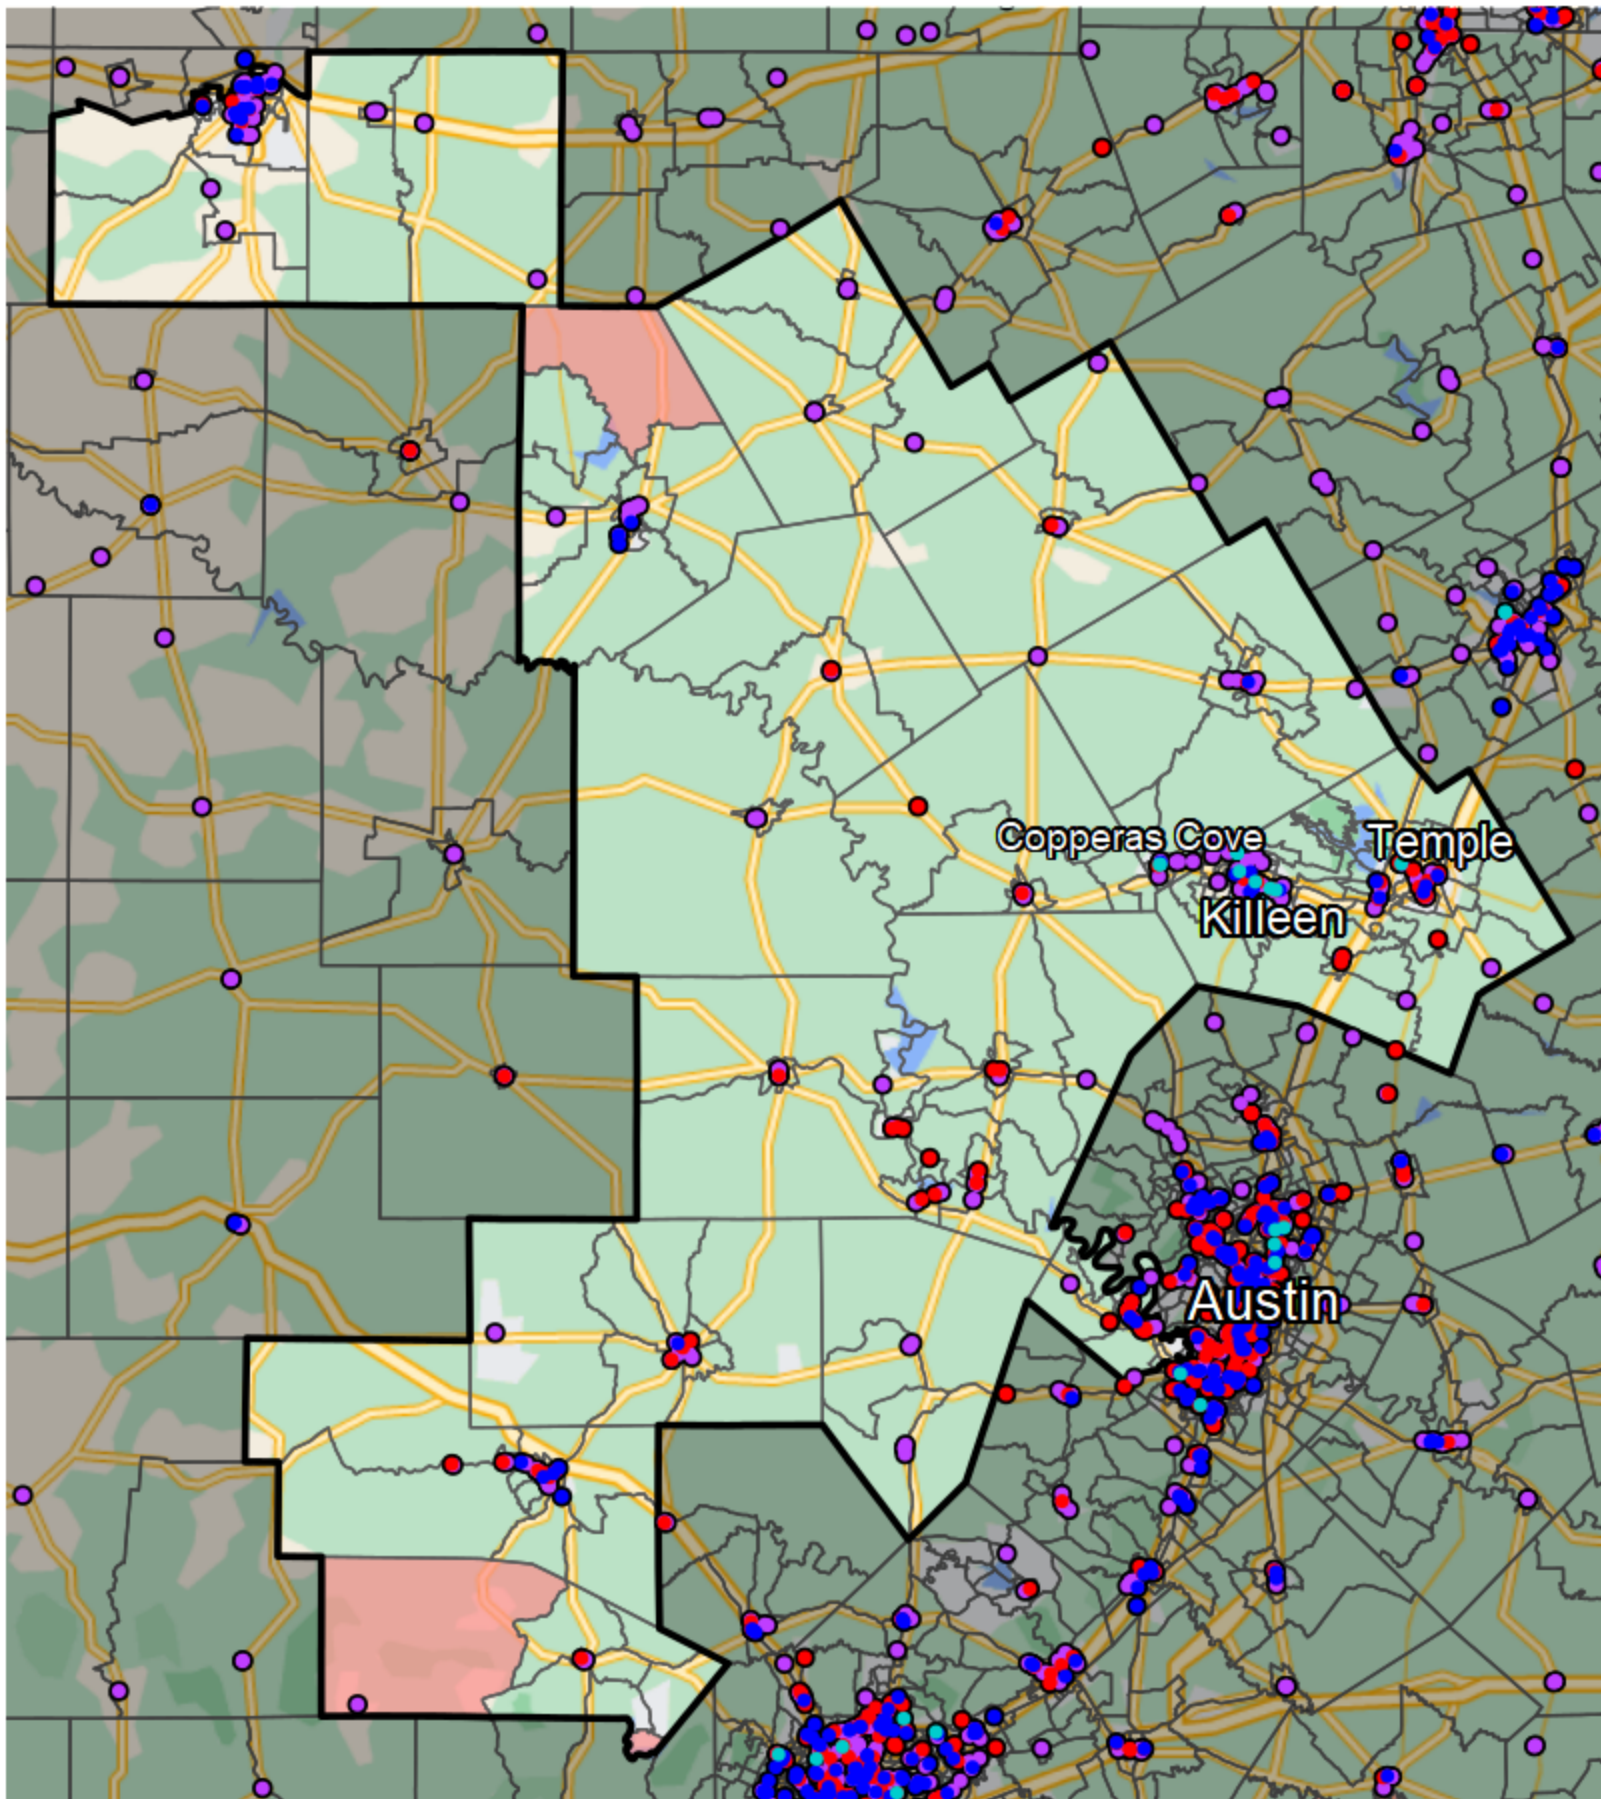

Texas - State Senate District 24

Banking Desert

■ No Branches within 10 Miles of Population Center

Financial Institutions

- Bank: 187
- Bank, Out-of-State: 68
- Credit Union: 32
- Credit Union, Out-of-State: 9