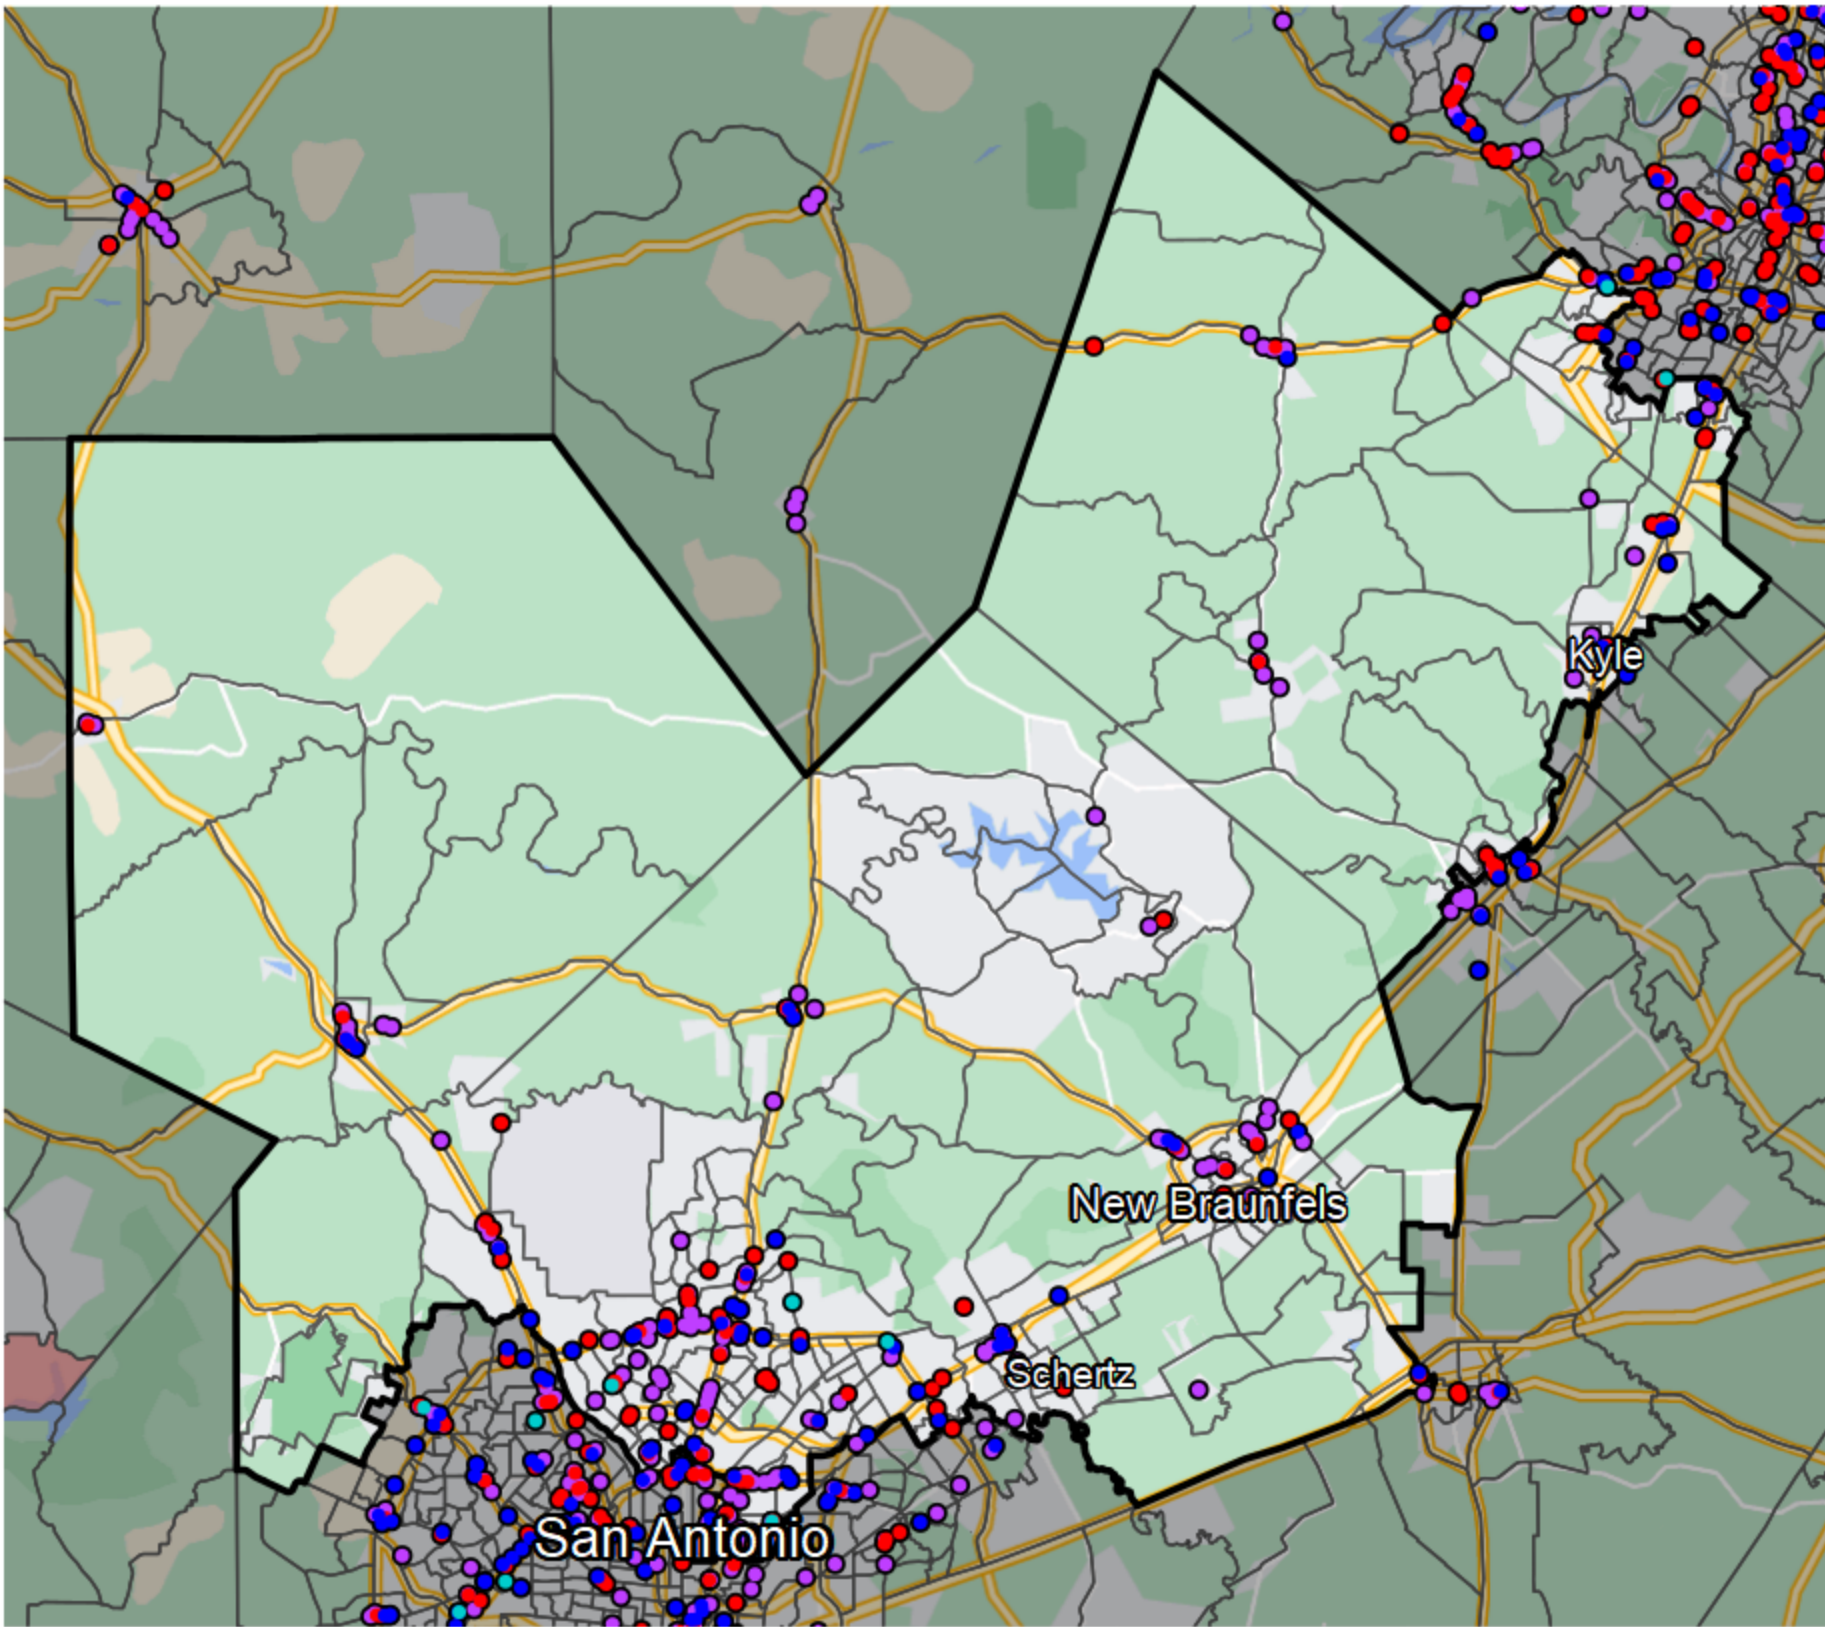

# Texas - State Senate District 25

- Banking Desert**
- No Branches within 10 Miles of Population Center
- Financial Institutions**
- Bank: 132
  - Bank, Out-of-State: 93
  - Credit Union: 60
  - Credit Union, Out-of-State: 5

Sources: NCUA, FDIC, UW-Madison Population Lab, CDFI, US Census, Google Maps, CUNA