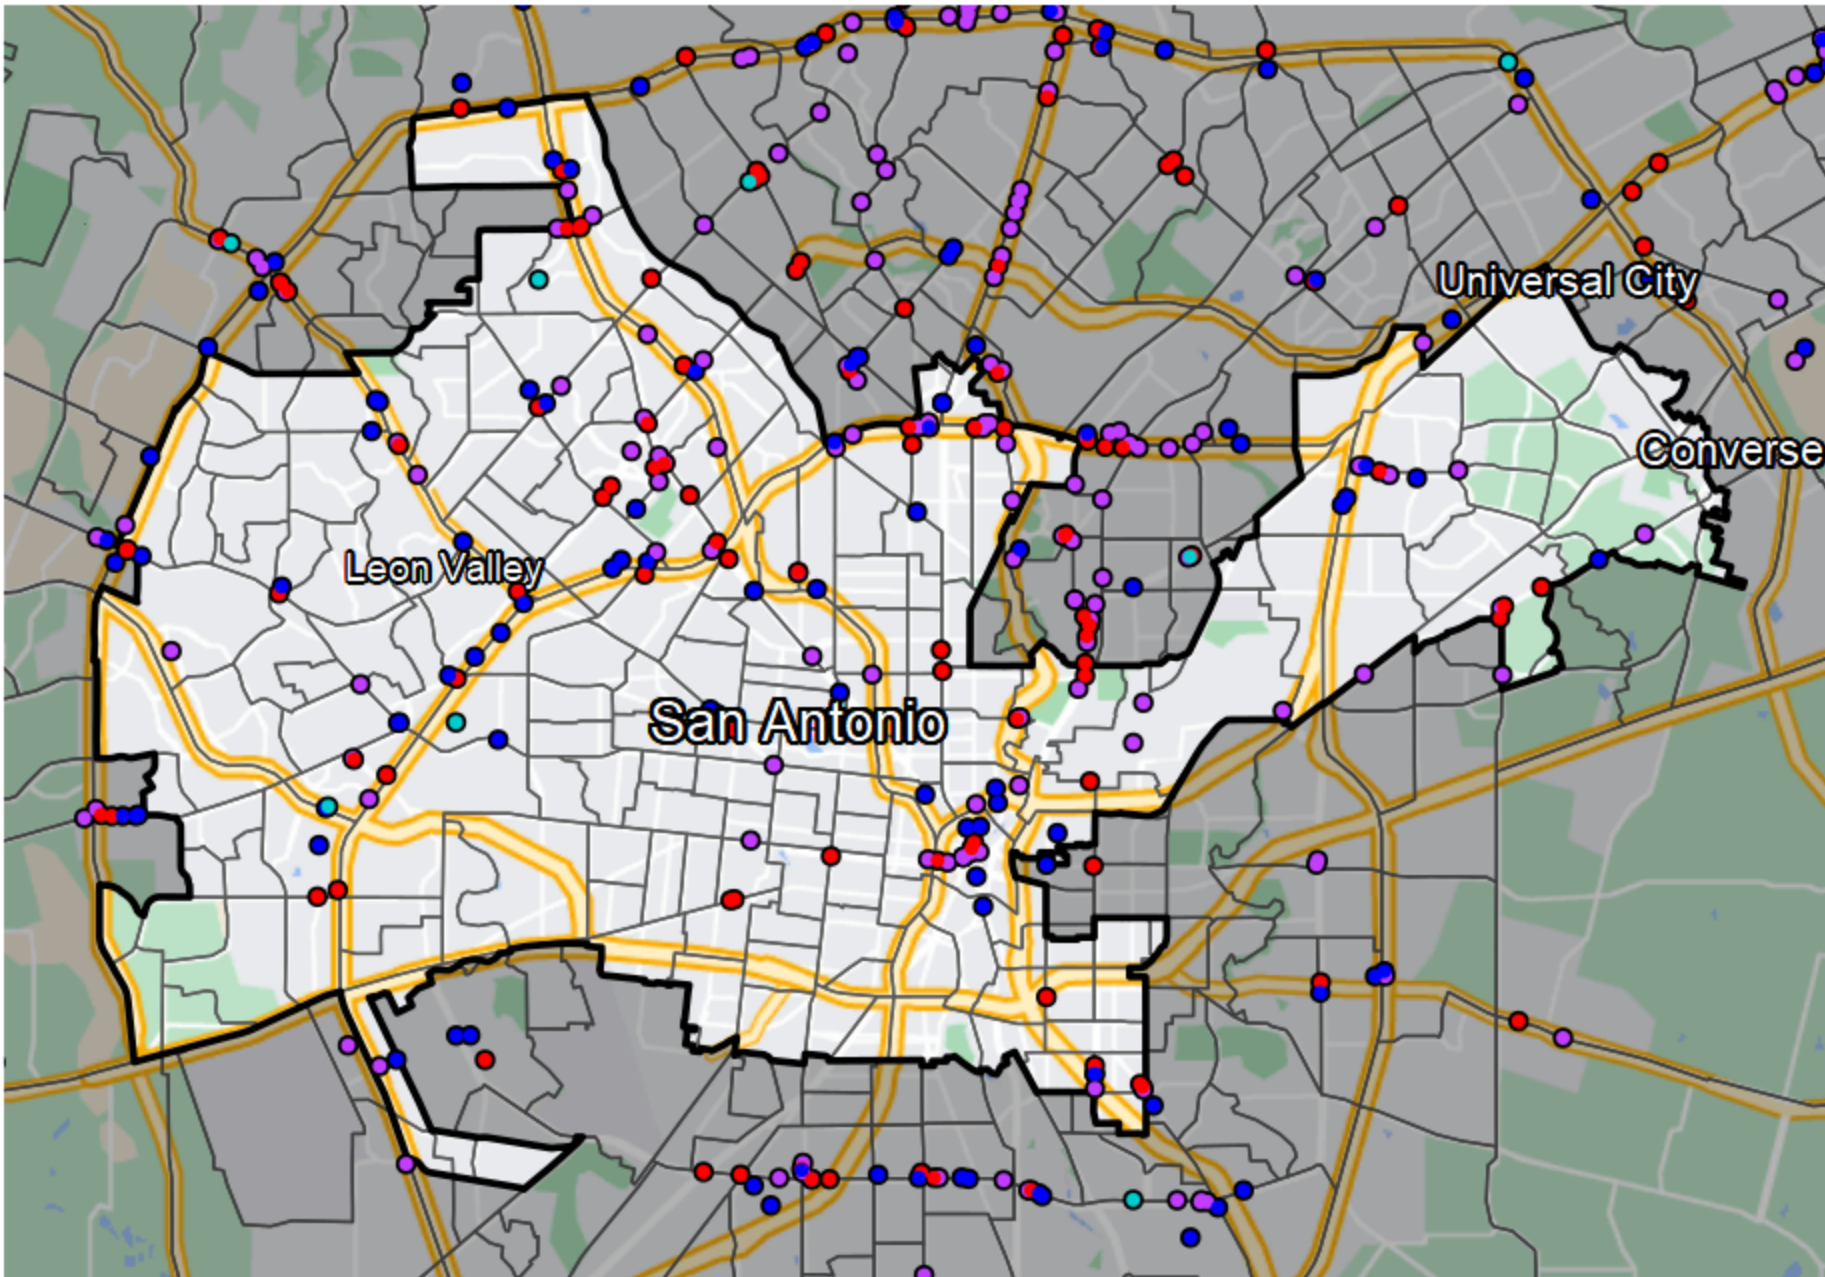

## Texas - State Senate District 26

Banking Desert  
No Branches within 10 Miles  
of Population Center

Financial Institutions  
Bank: 59  
Bank, Out-of-State: 54  
Credit Union: 49  
Credit Union, Out-of-State: 3