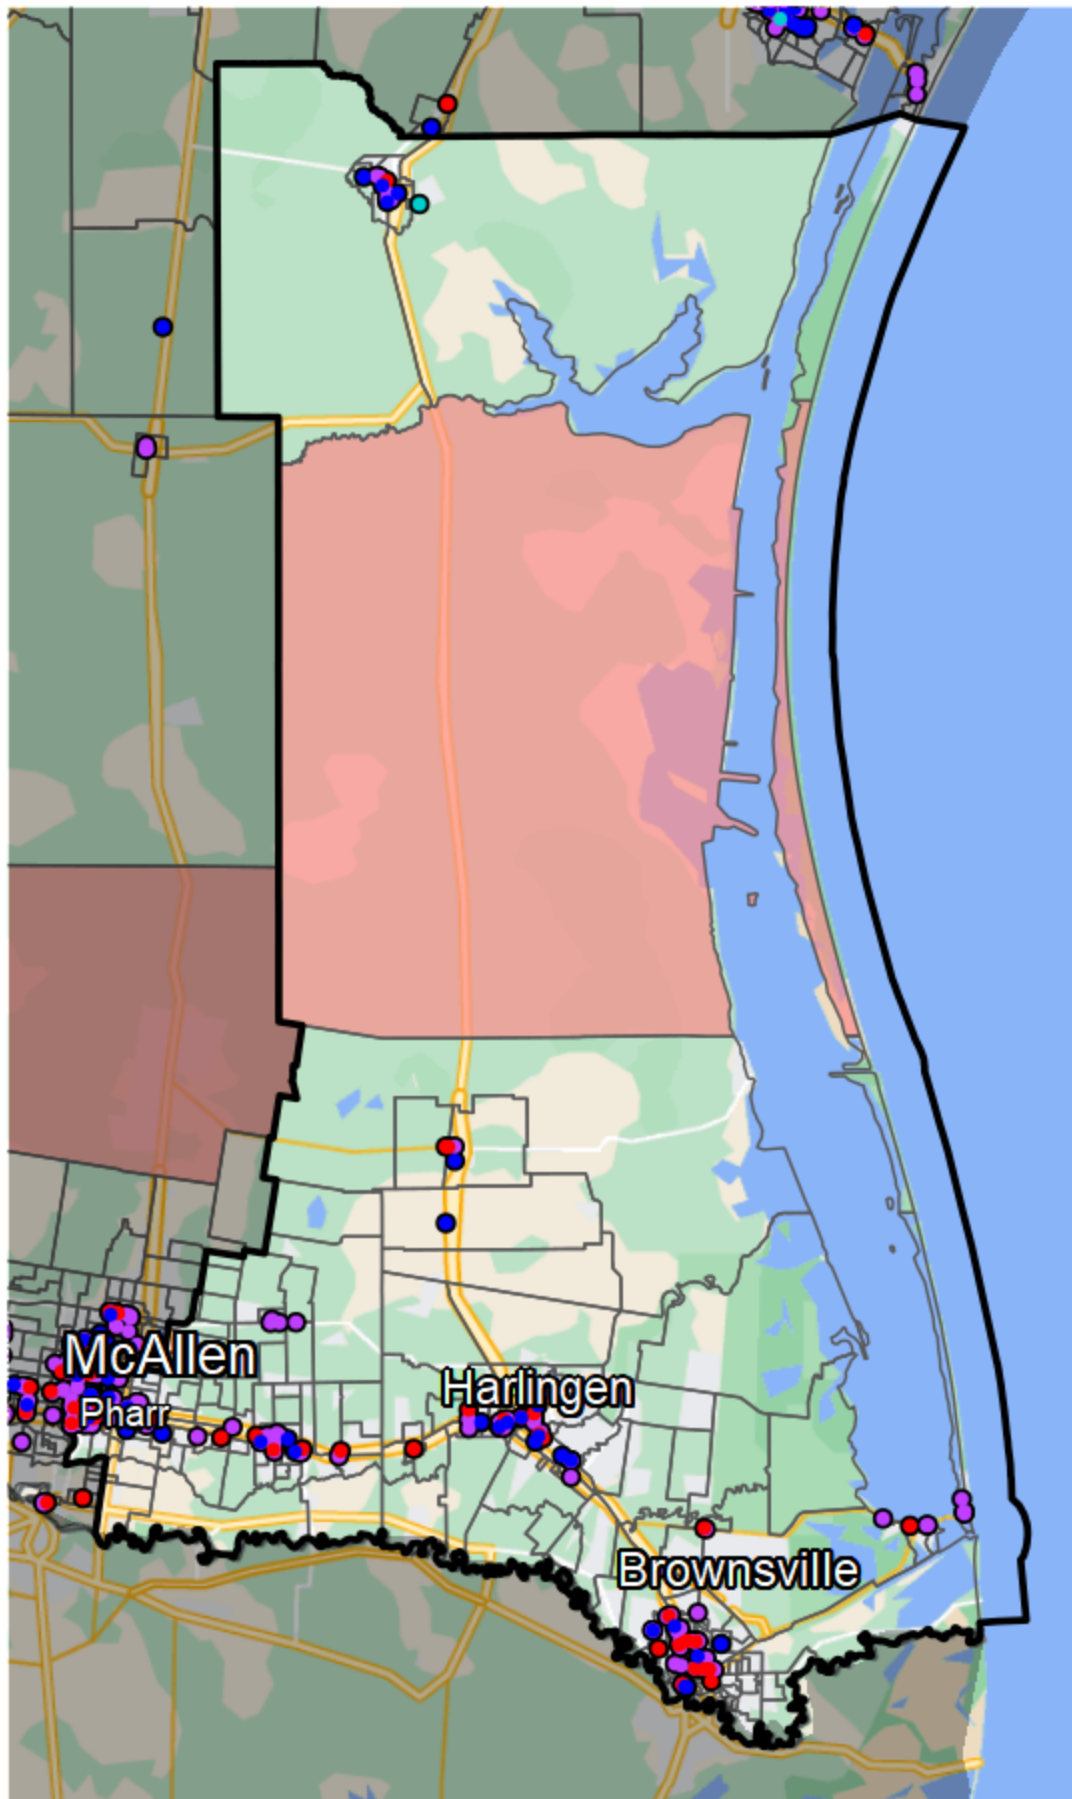

Texas - State Senate District 27

Banking Desert

No Branches within 10 Miles of Population Center

Financial Institutions

- Bank: 103
- Bank, Out-of-State: 40
- Credit Union: 30
- Credit Union, Out-of-State: 1

Sources: NCUA, FDIC, UW-Madison Population Lab, CDFI, US Census, Google Maps, CUNA