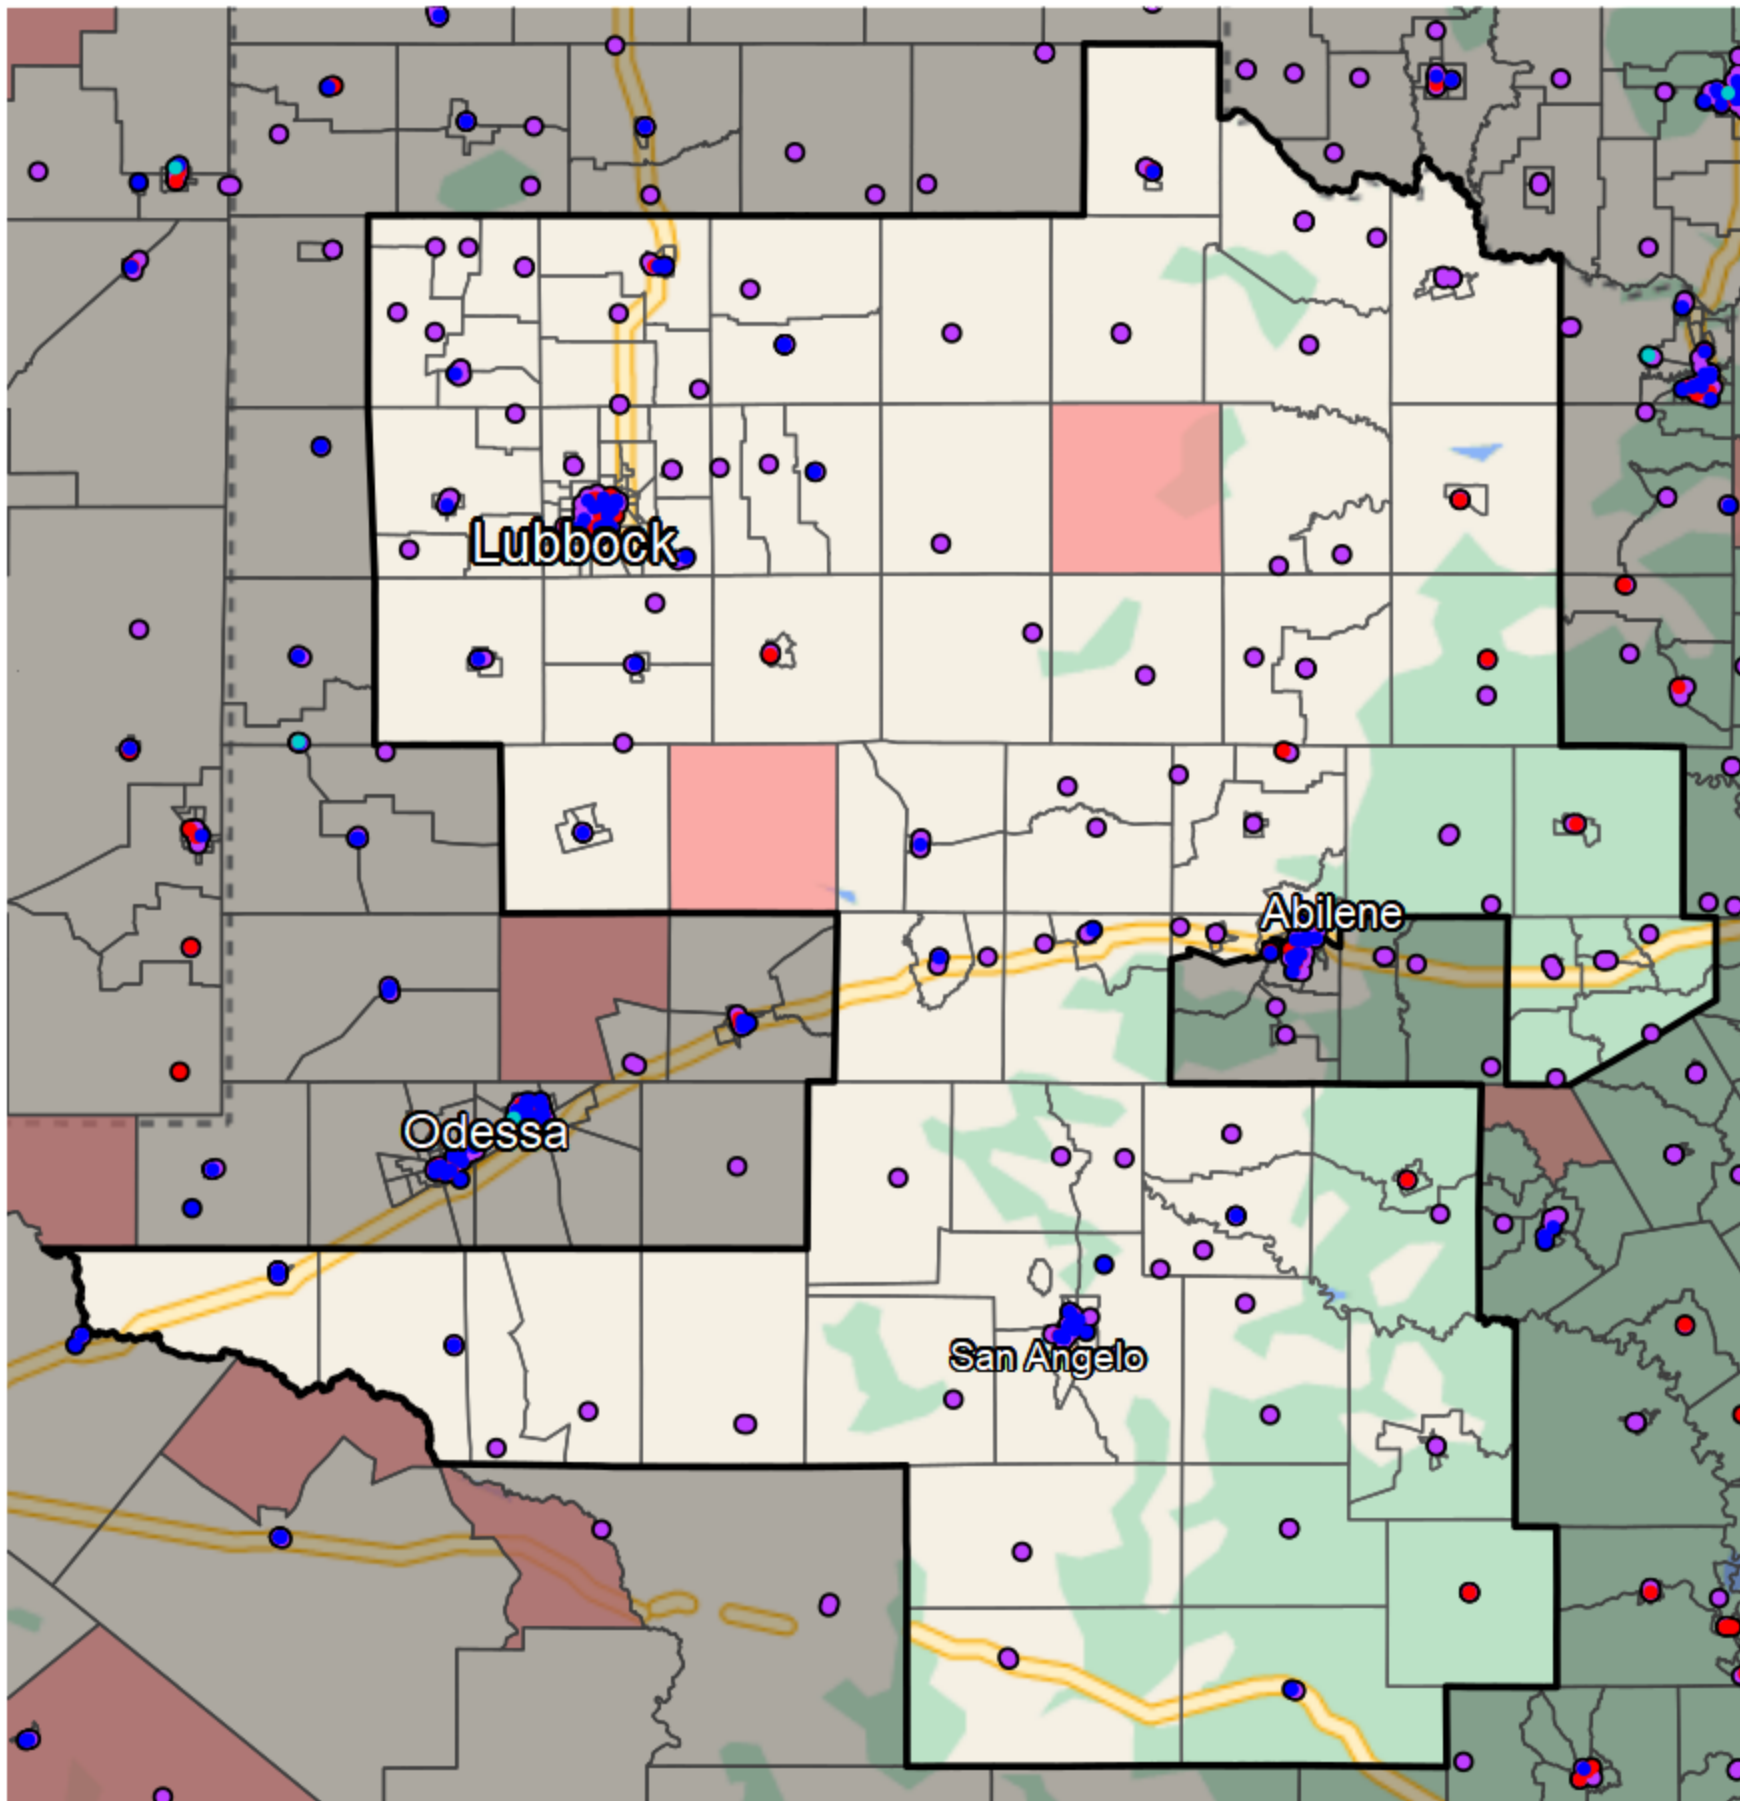

Texas - State Senate District 28

Banking Desert
No Branches within 10 Miles of Population Center

Financial Institutions

- Bank: 257
- Bank, Out-of-State: 32
- Credit Union: 60
- Credit Union, Out-of-State: 0