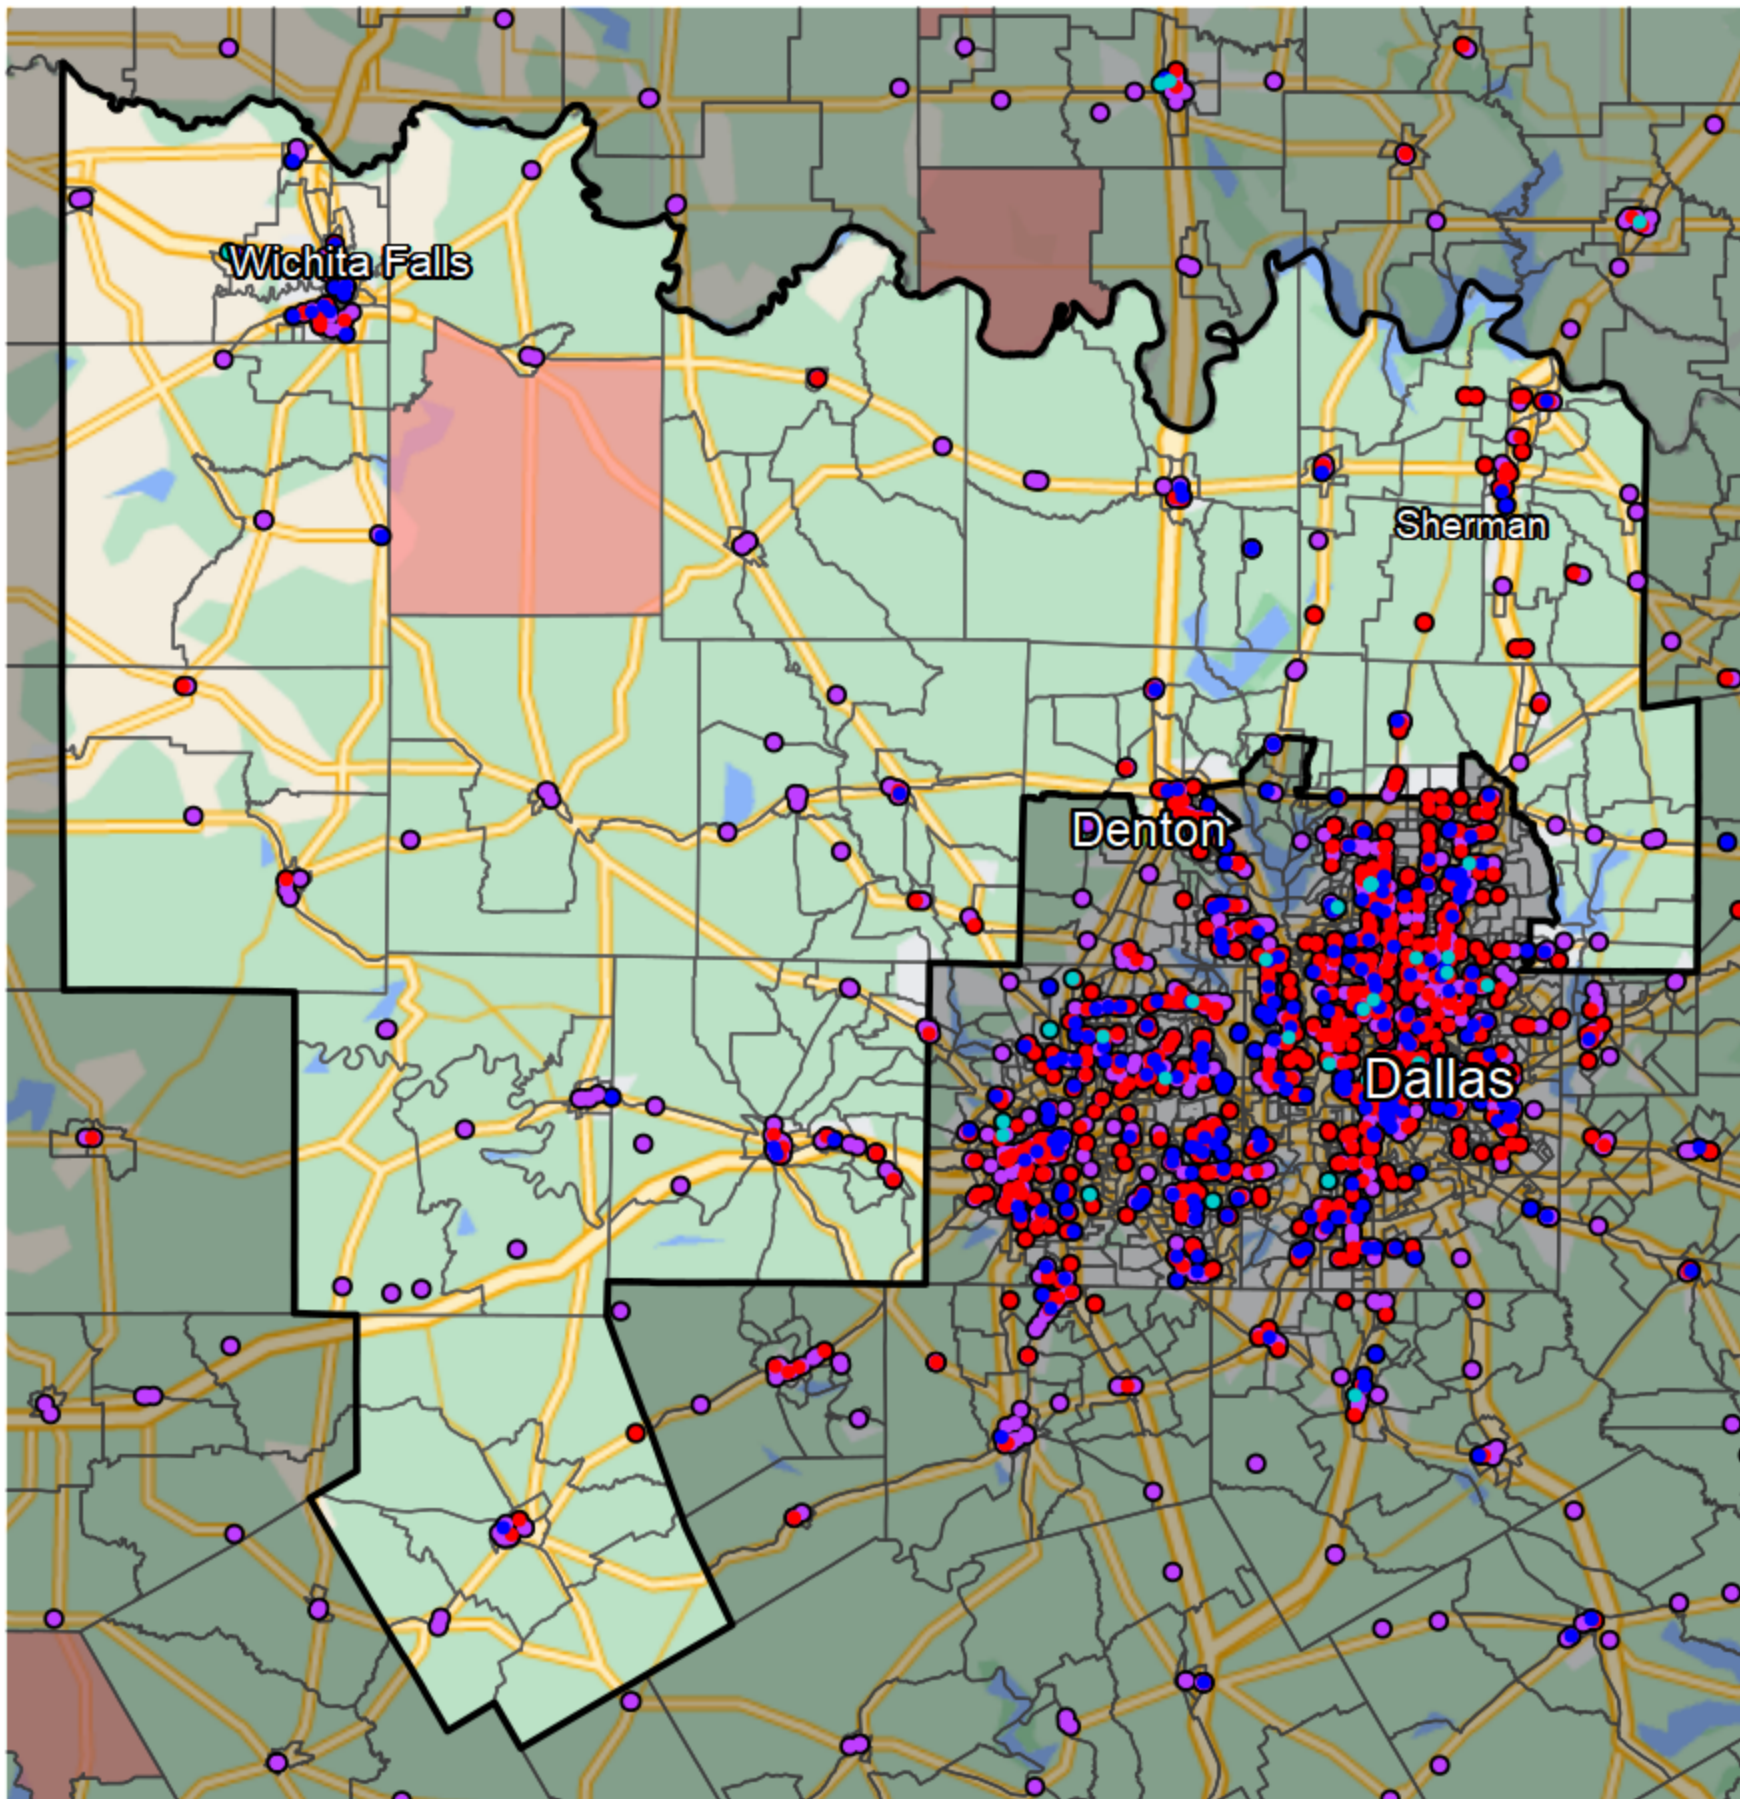

Texas - State Senate District 30

Banking Desert
No Branches within 10 Miles of Population Center

Financial Institutions

- Bank: 177
- Bank, Out-of-State: 78
- Credit Union: 33
- Credit Union, Out-of-State: 1