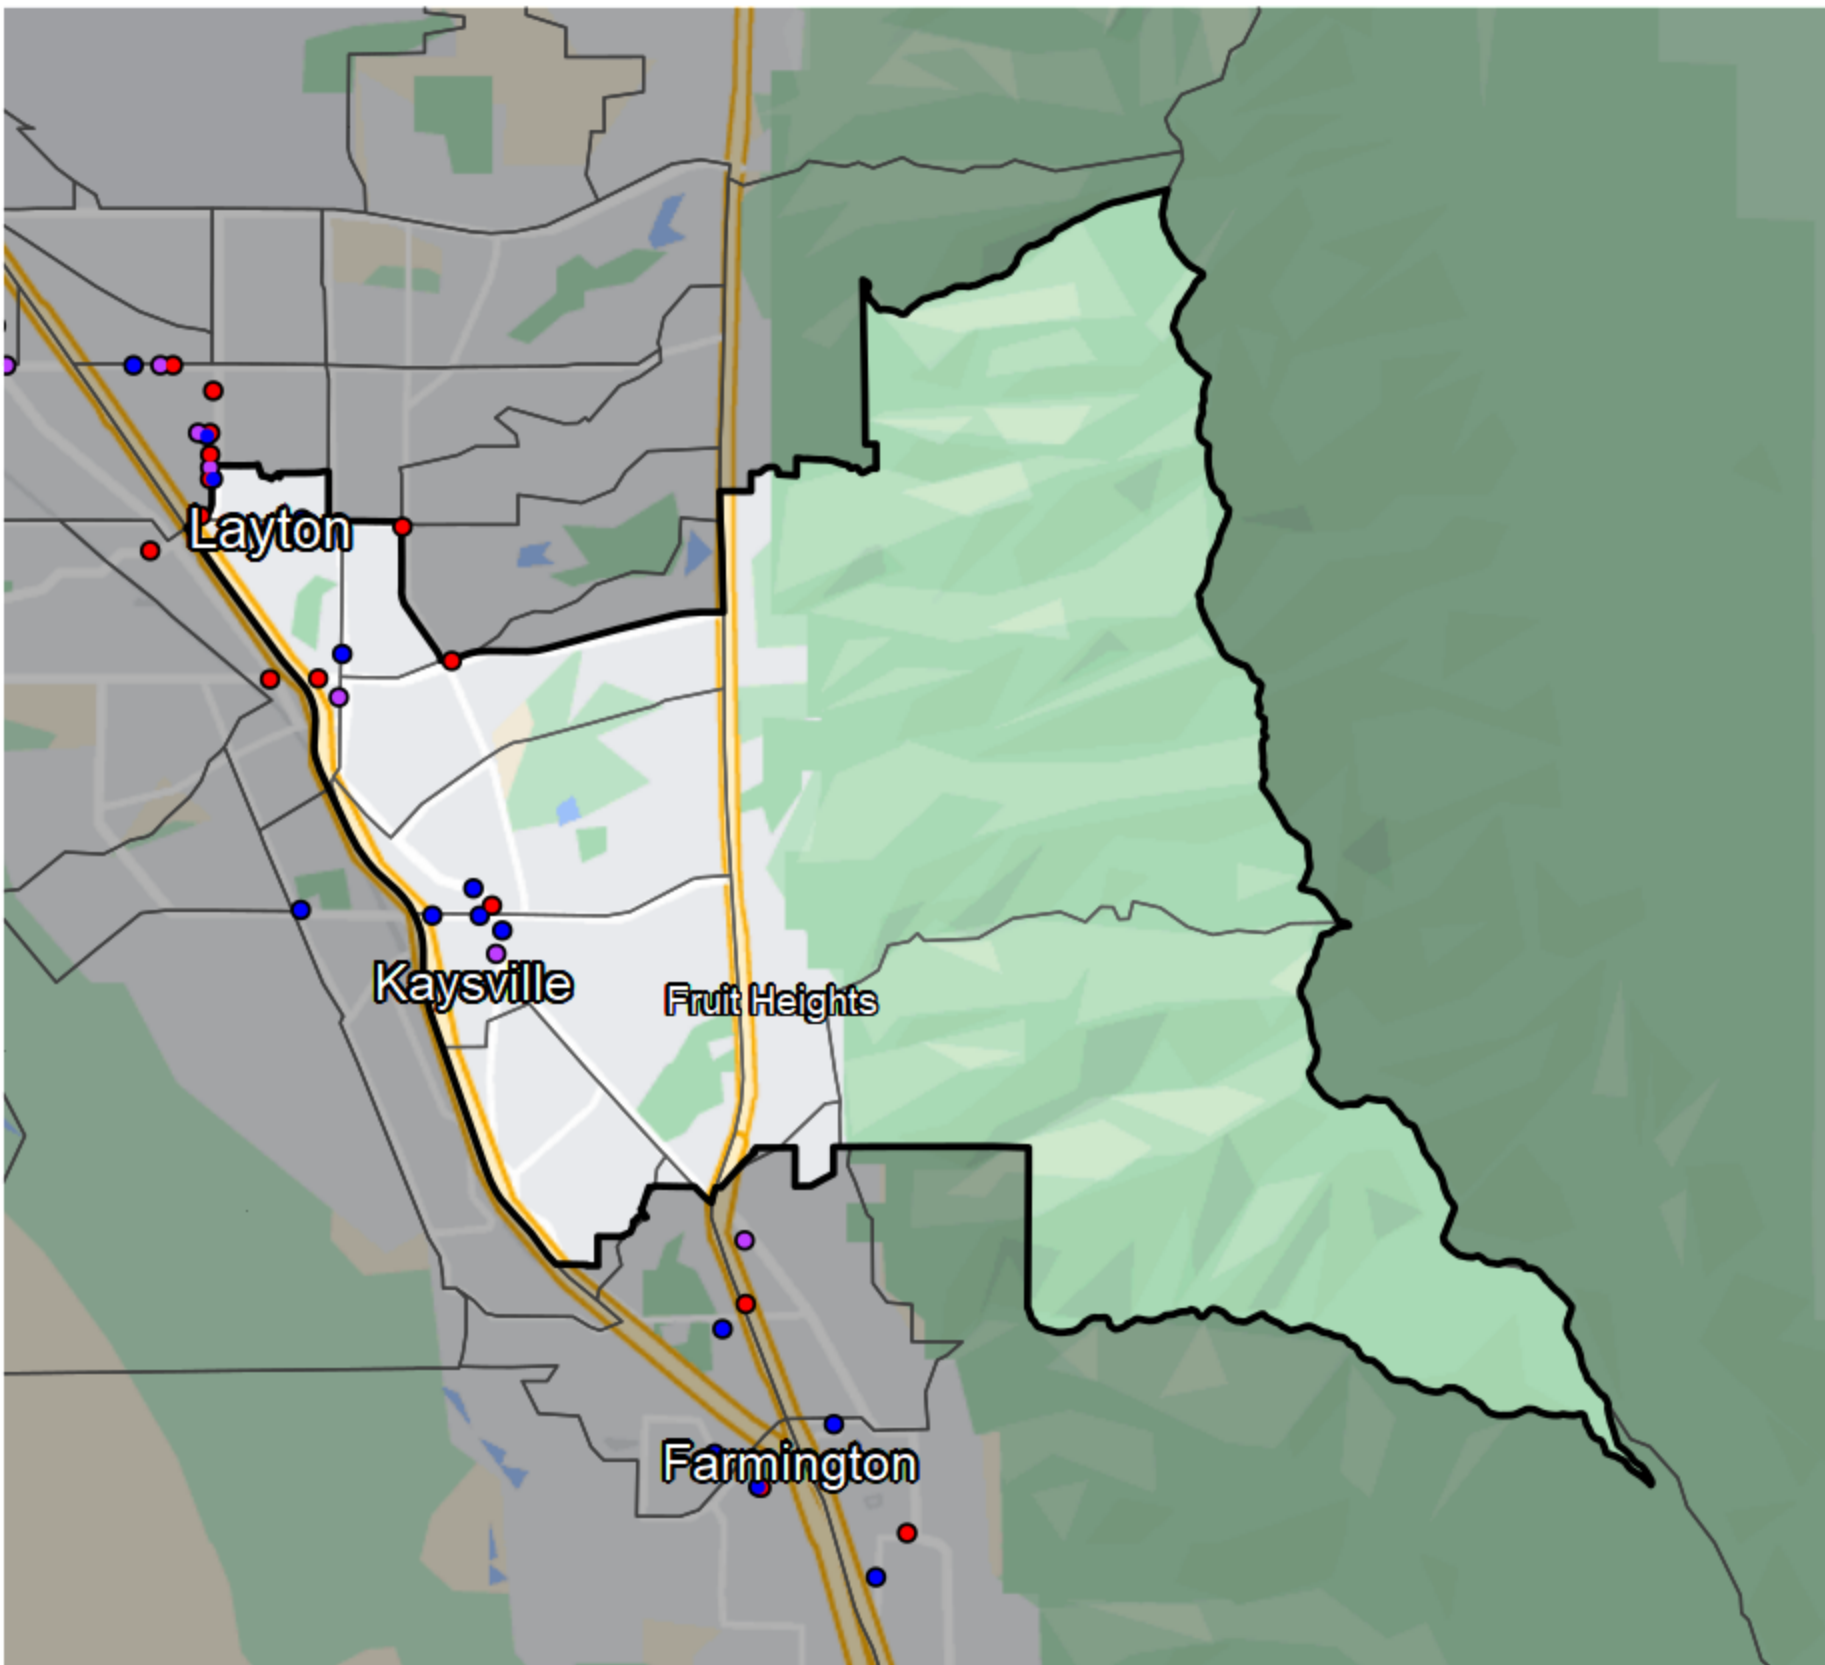

Utah - State House District 17

Financial Institutions

- Bank: 2
- Bank, Out-of-State: 3
- Credit Union: 7
- Credit Union, Out-of-State: 0

Banking Desert

- No Branches within 10 Miles of Population Center