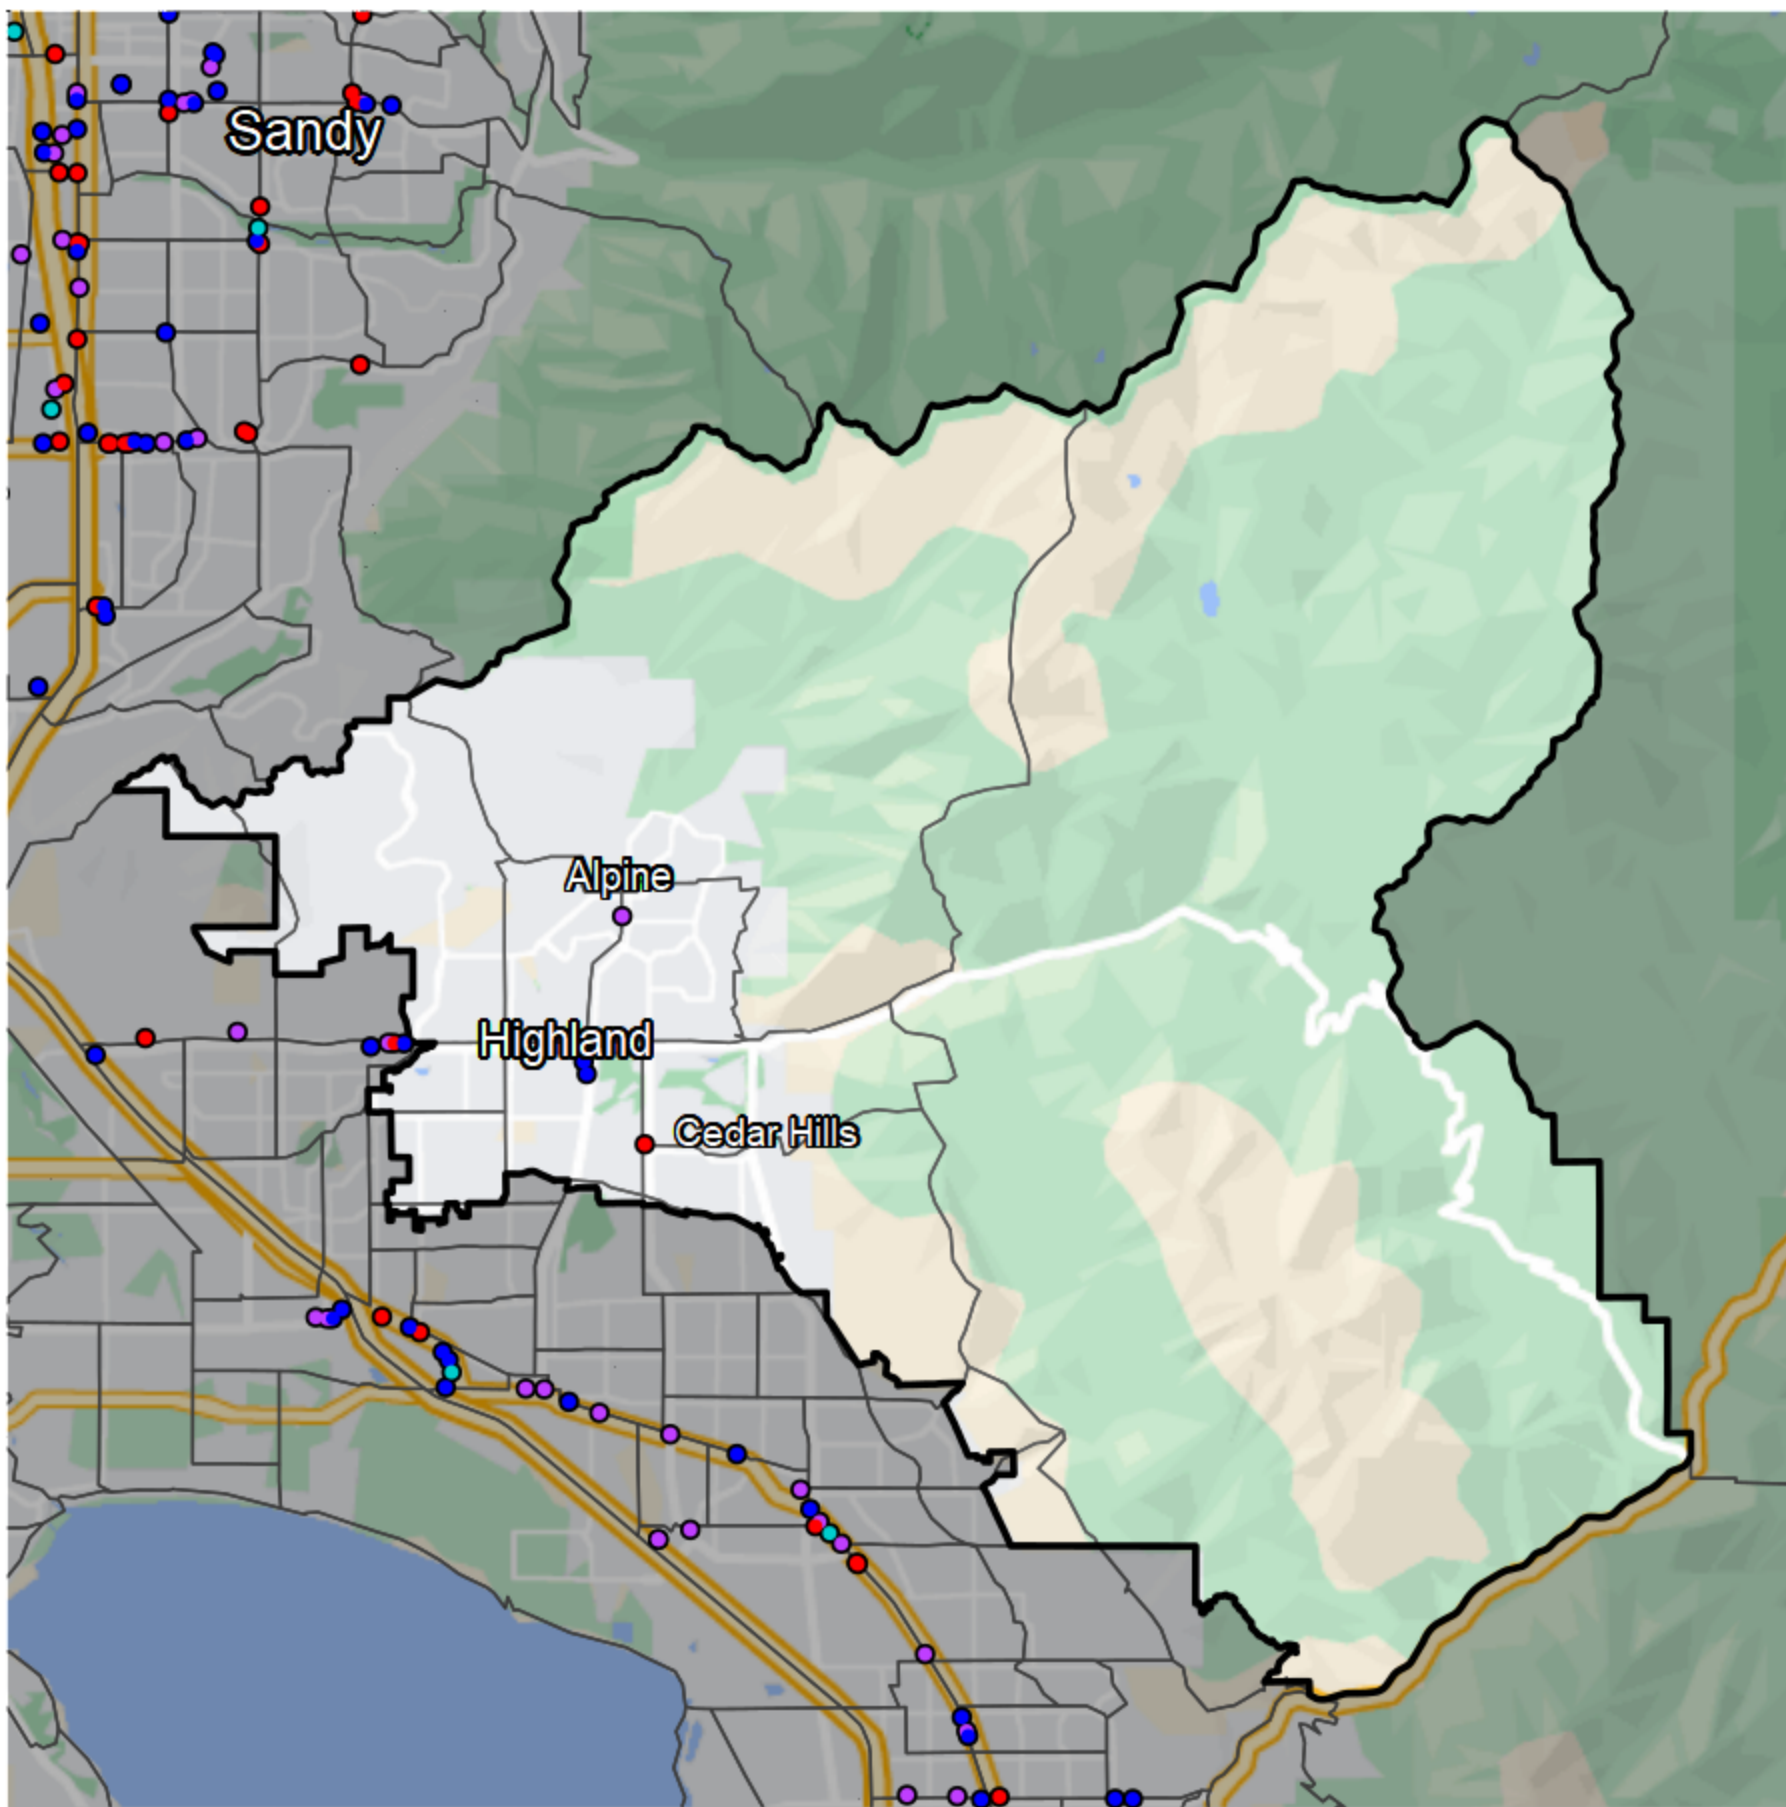

# Utah - State House District 27

## Financial Institutions

- Bank: 2
- Bank, Out-of-State: 2
- Credit Union: 2
- Credit Union, Out-of-State: 0

## Banking Desert

- No Branches within 10 Miles of Population Center