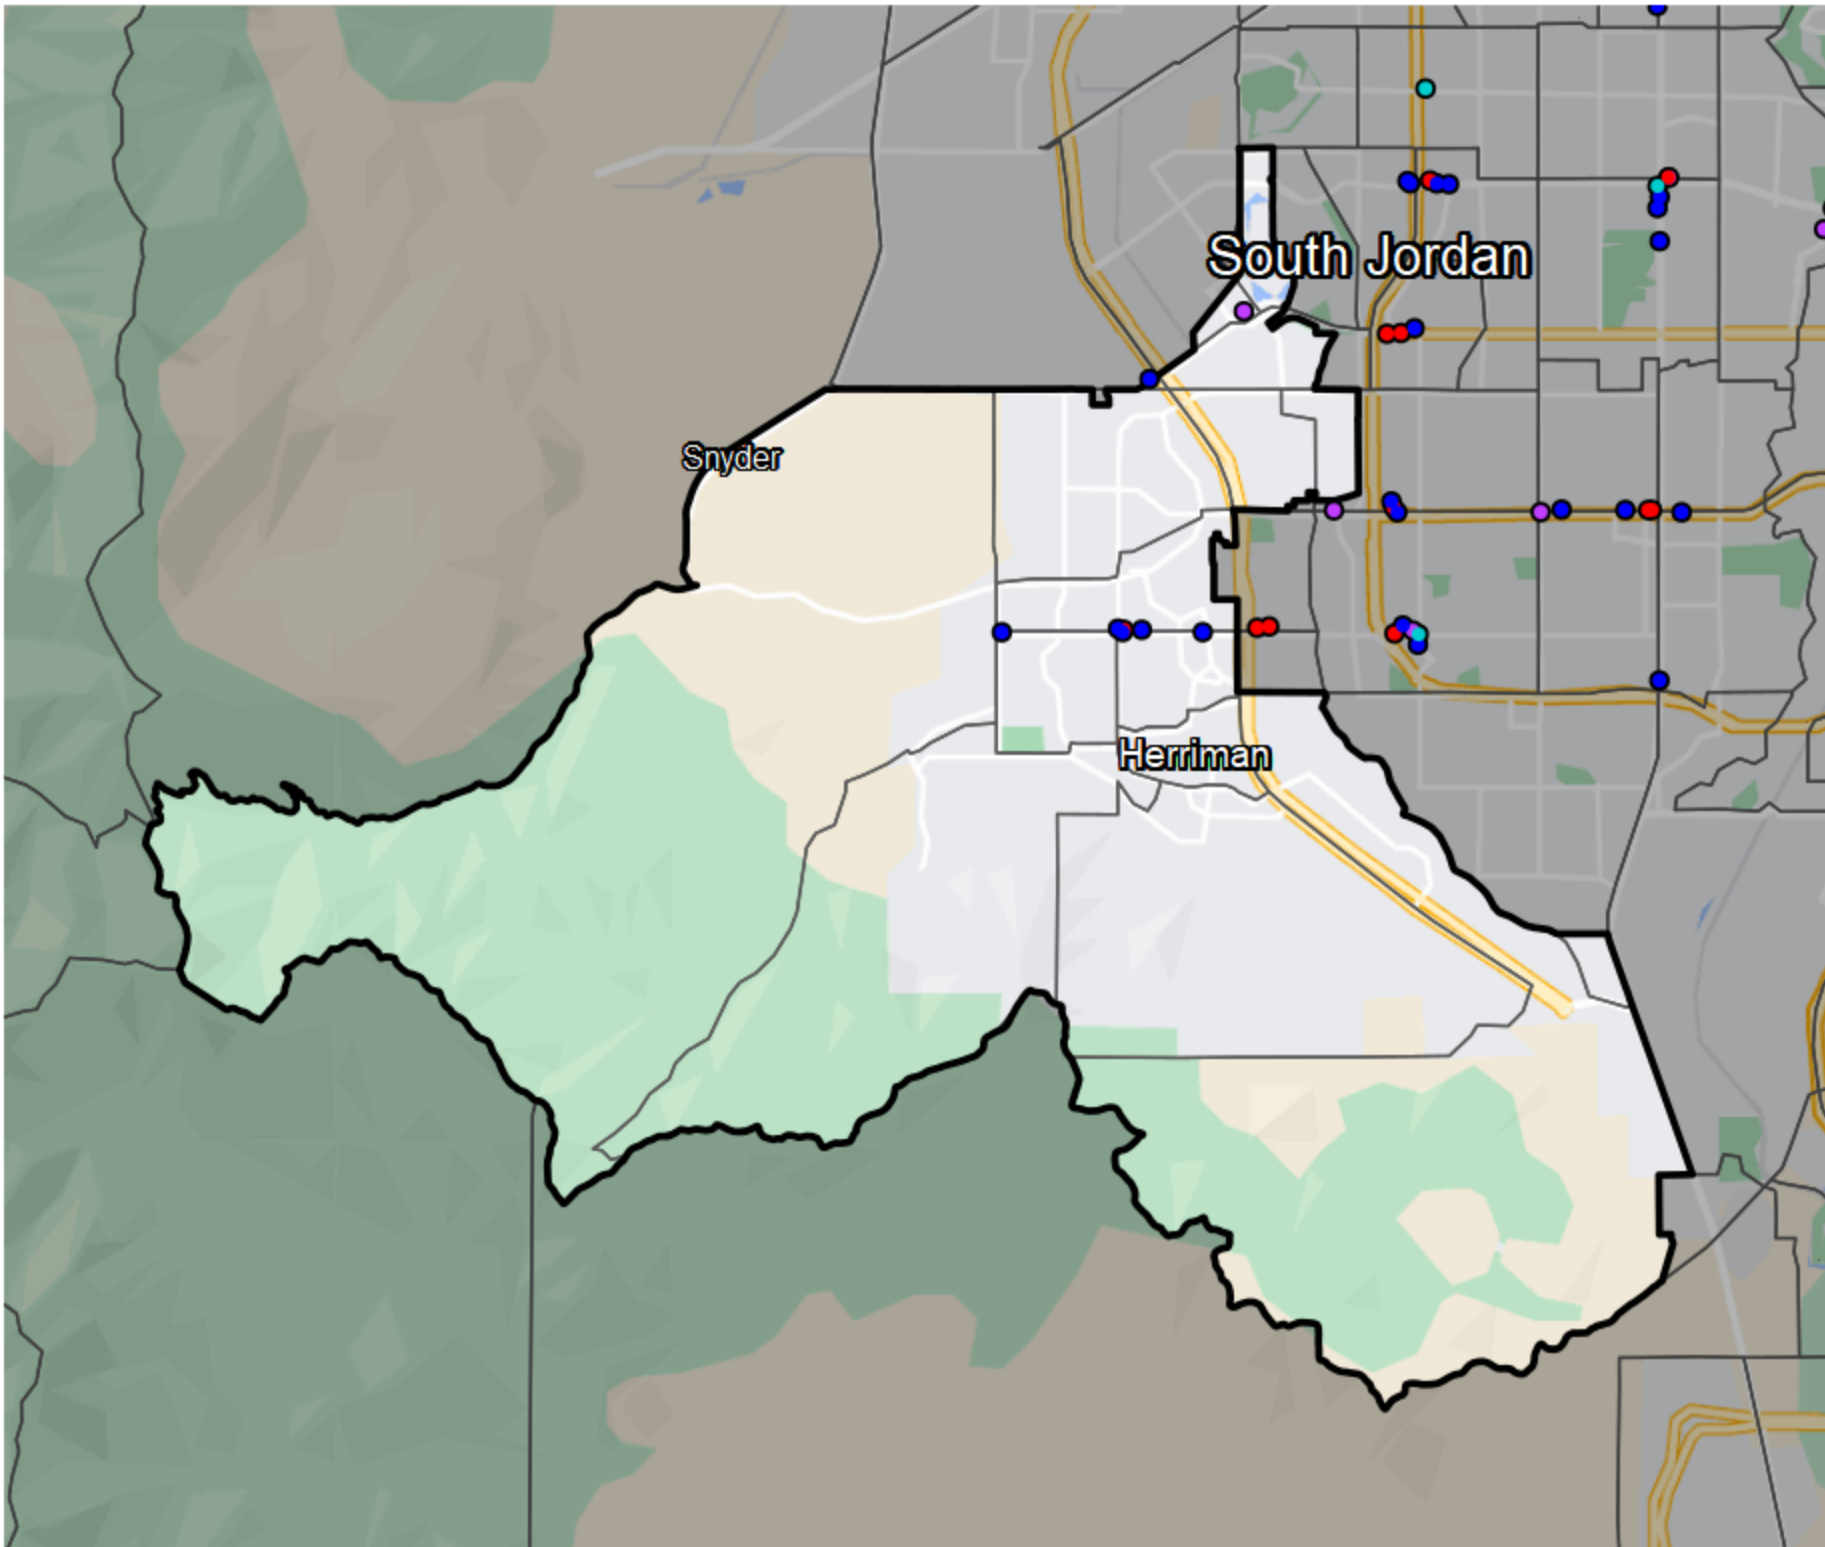

Utah - State House District 52

Banking Desert
No Branches within 10 Miles of Population Center

Financial Institutions

- Bank: 1
- Bank, Out-of-State: 1
- Credit Union: 5
- Credit Union, Out-of-State: 0