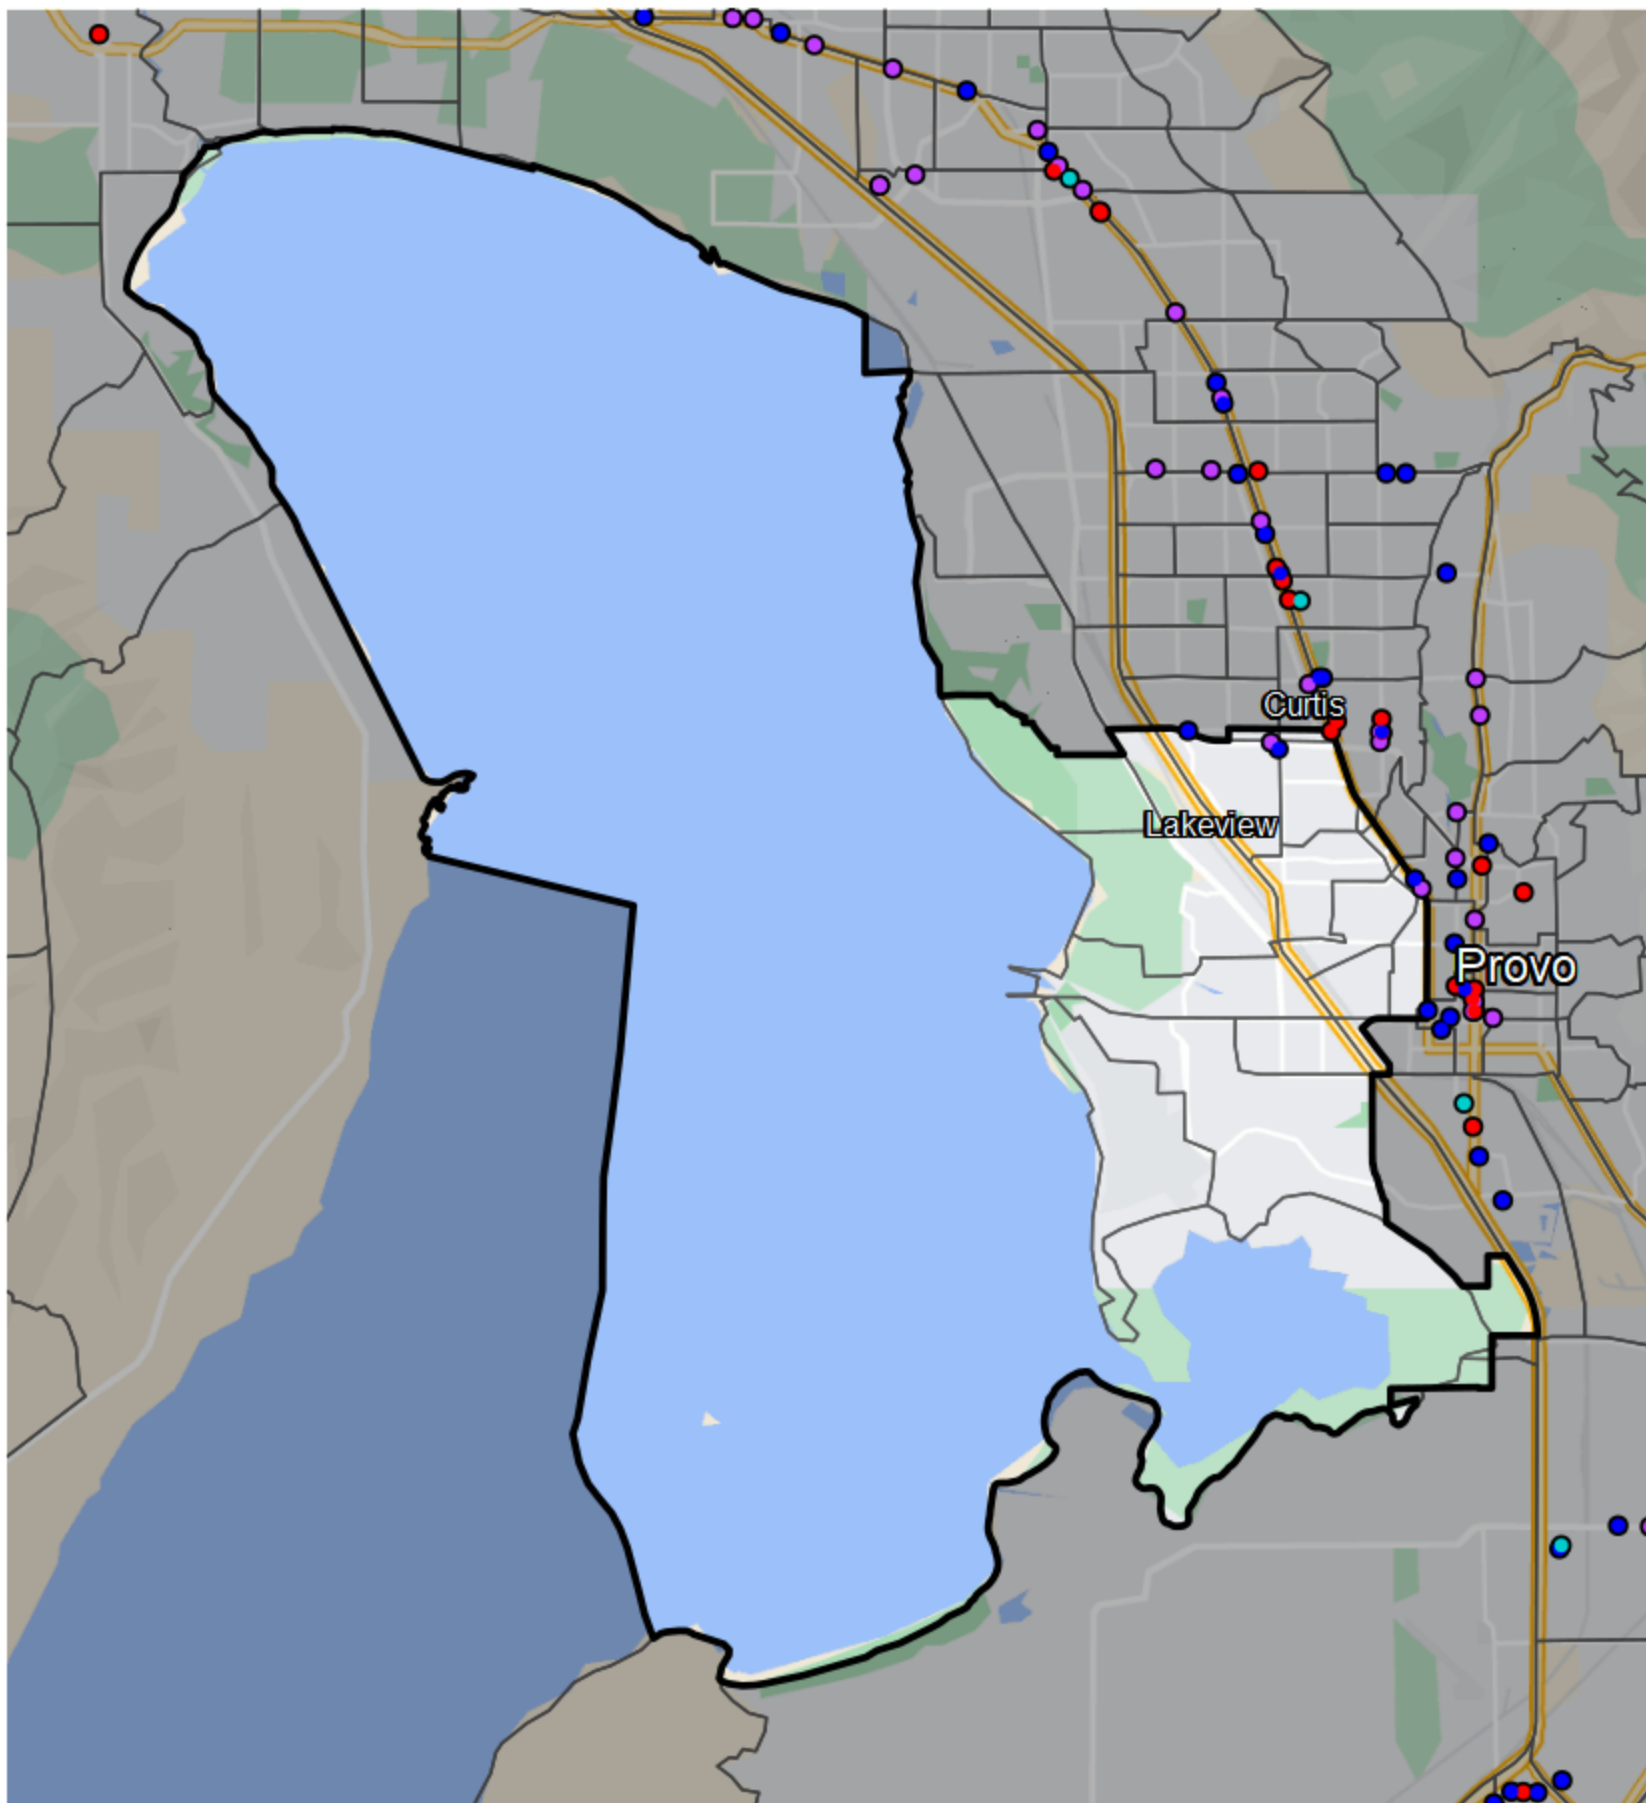

Utah - State House District 61

Banking Desert

No Branches within 10 Miles of Population Center

Financial Institutions

- Bank: 1
- Bank, Out-of-State: 1
- Credit Union: 1
- Credit Union, Out-of-State: 0