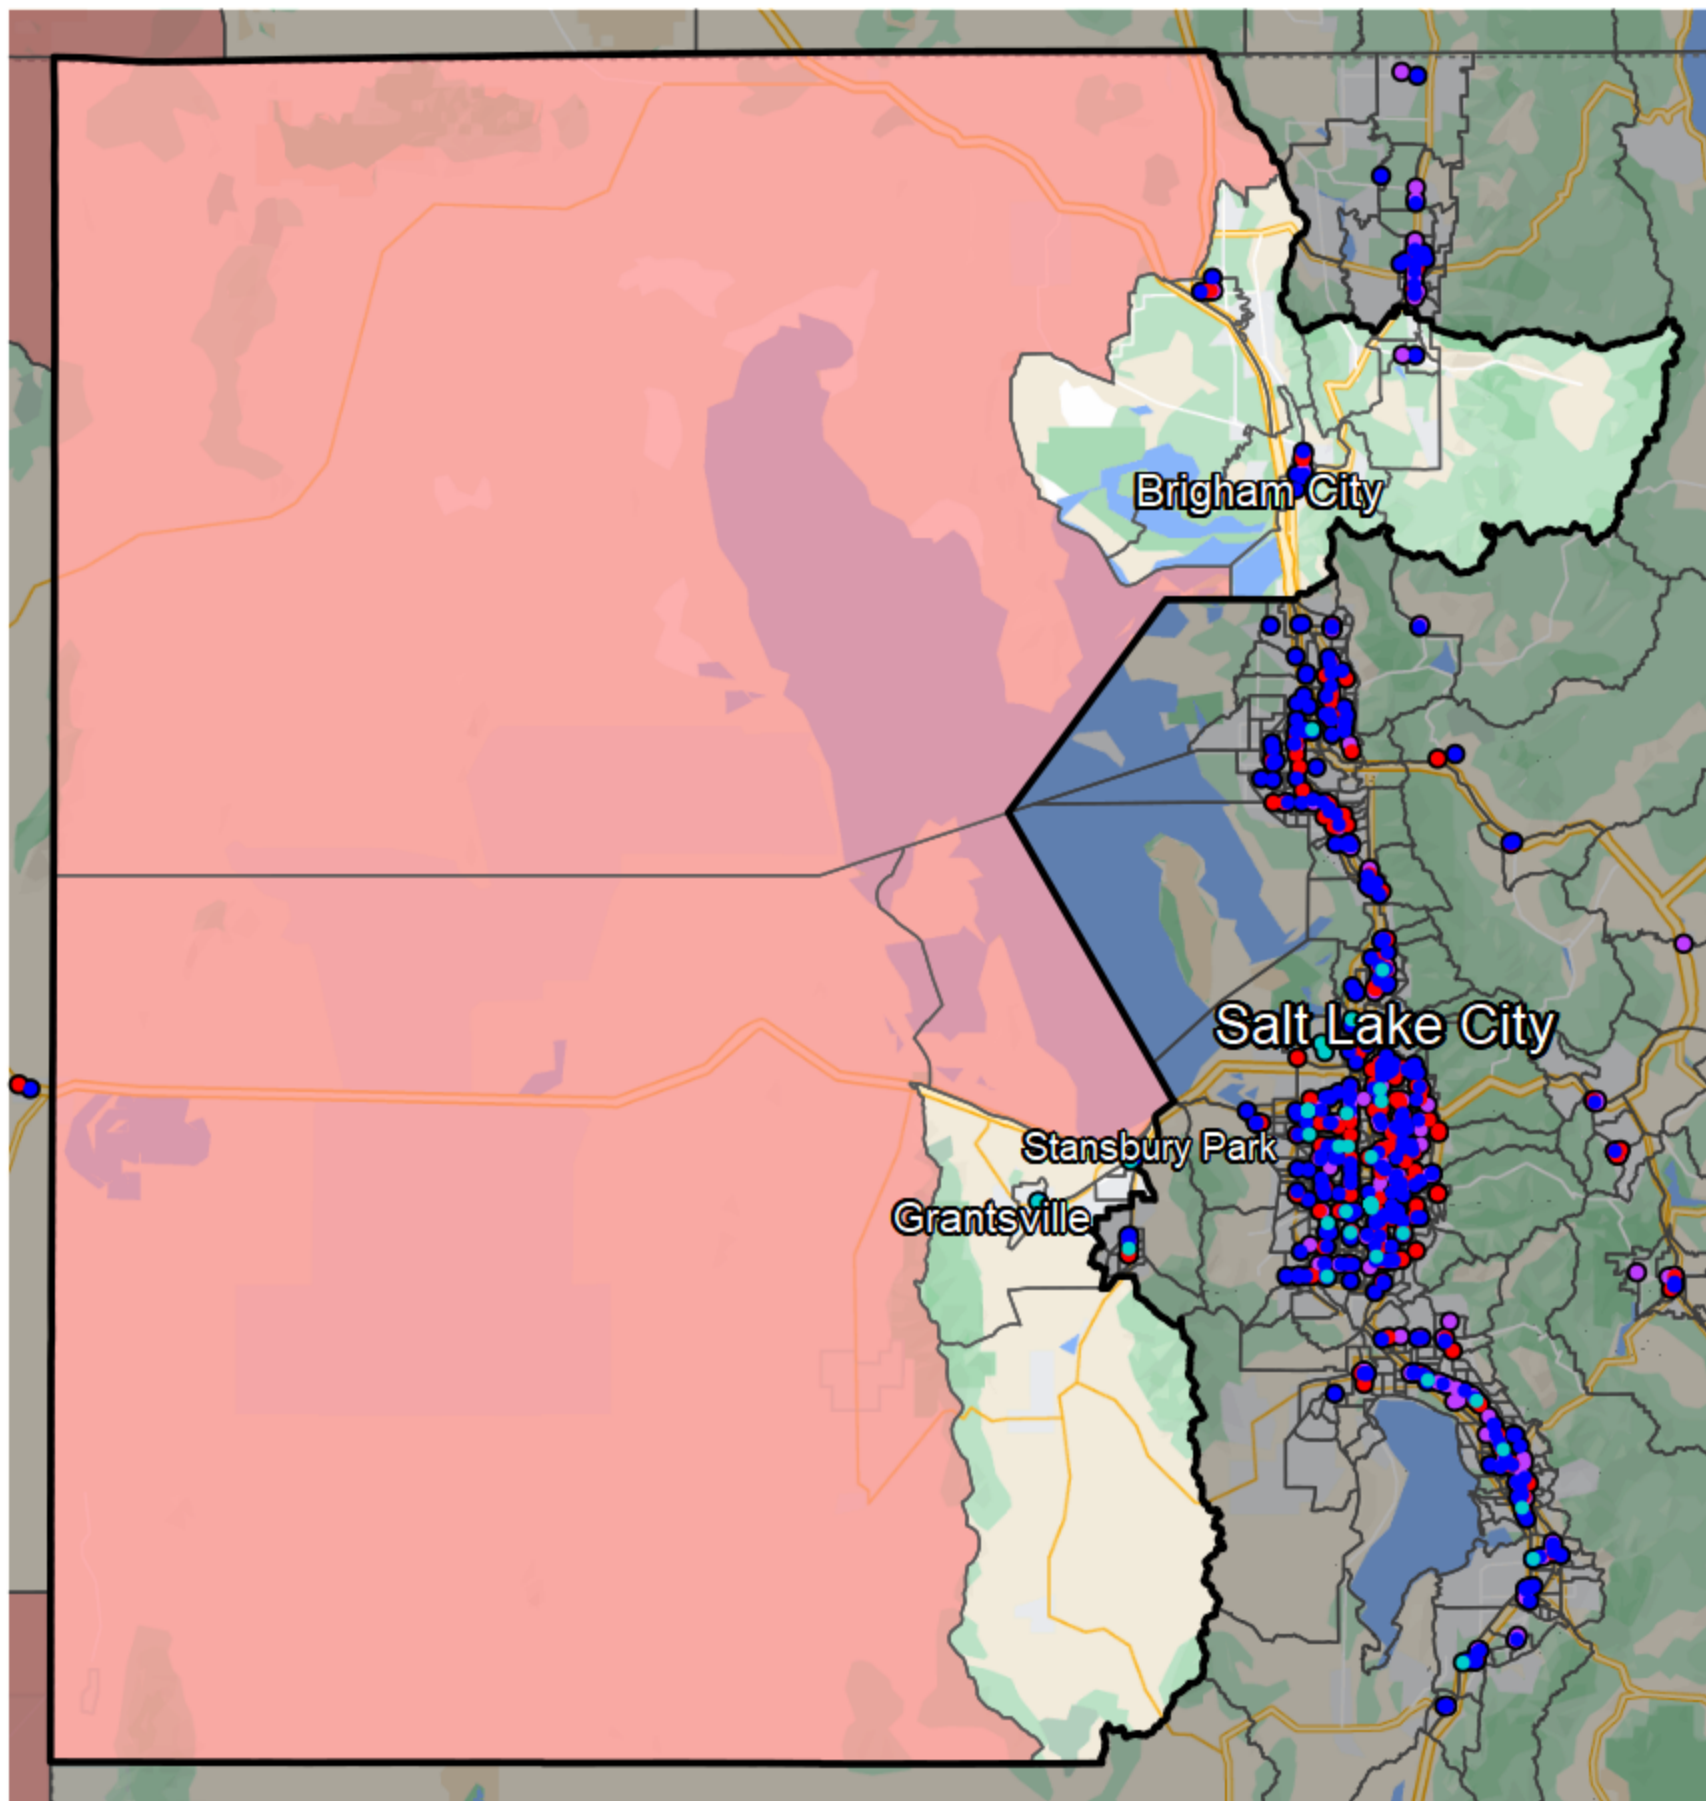

Utah - State Senate District 17

Banking Desert

No Branches within 10 Miles of Population Center

Financial Institutions

- Bank: 6
- Bank, Out-of-State: 5
- Credit Union: 10
- Credit Union, Out-of-State: 2