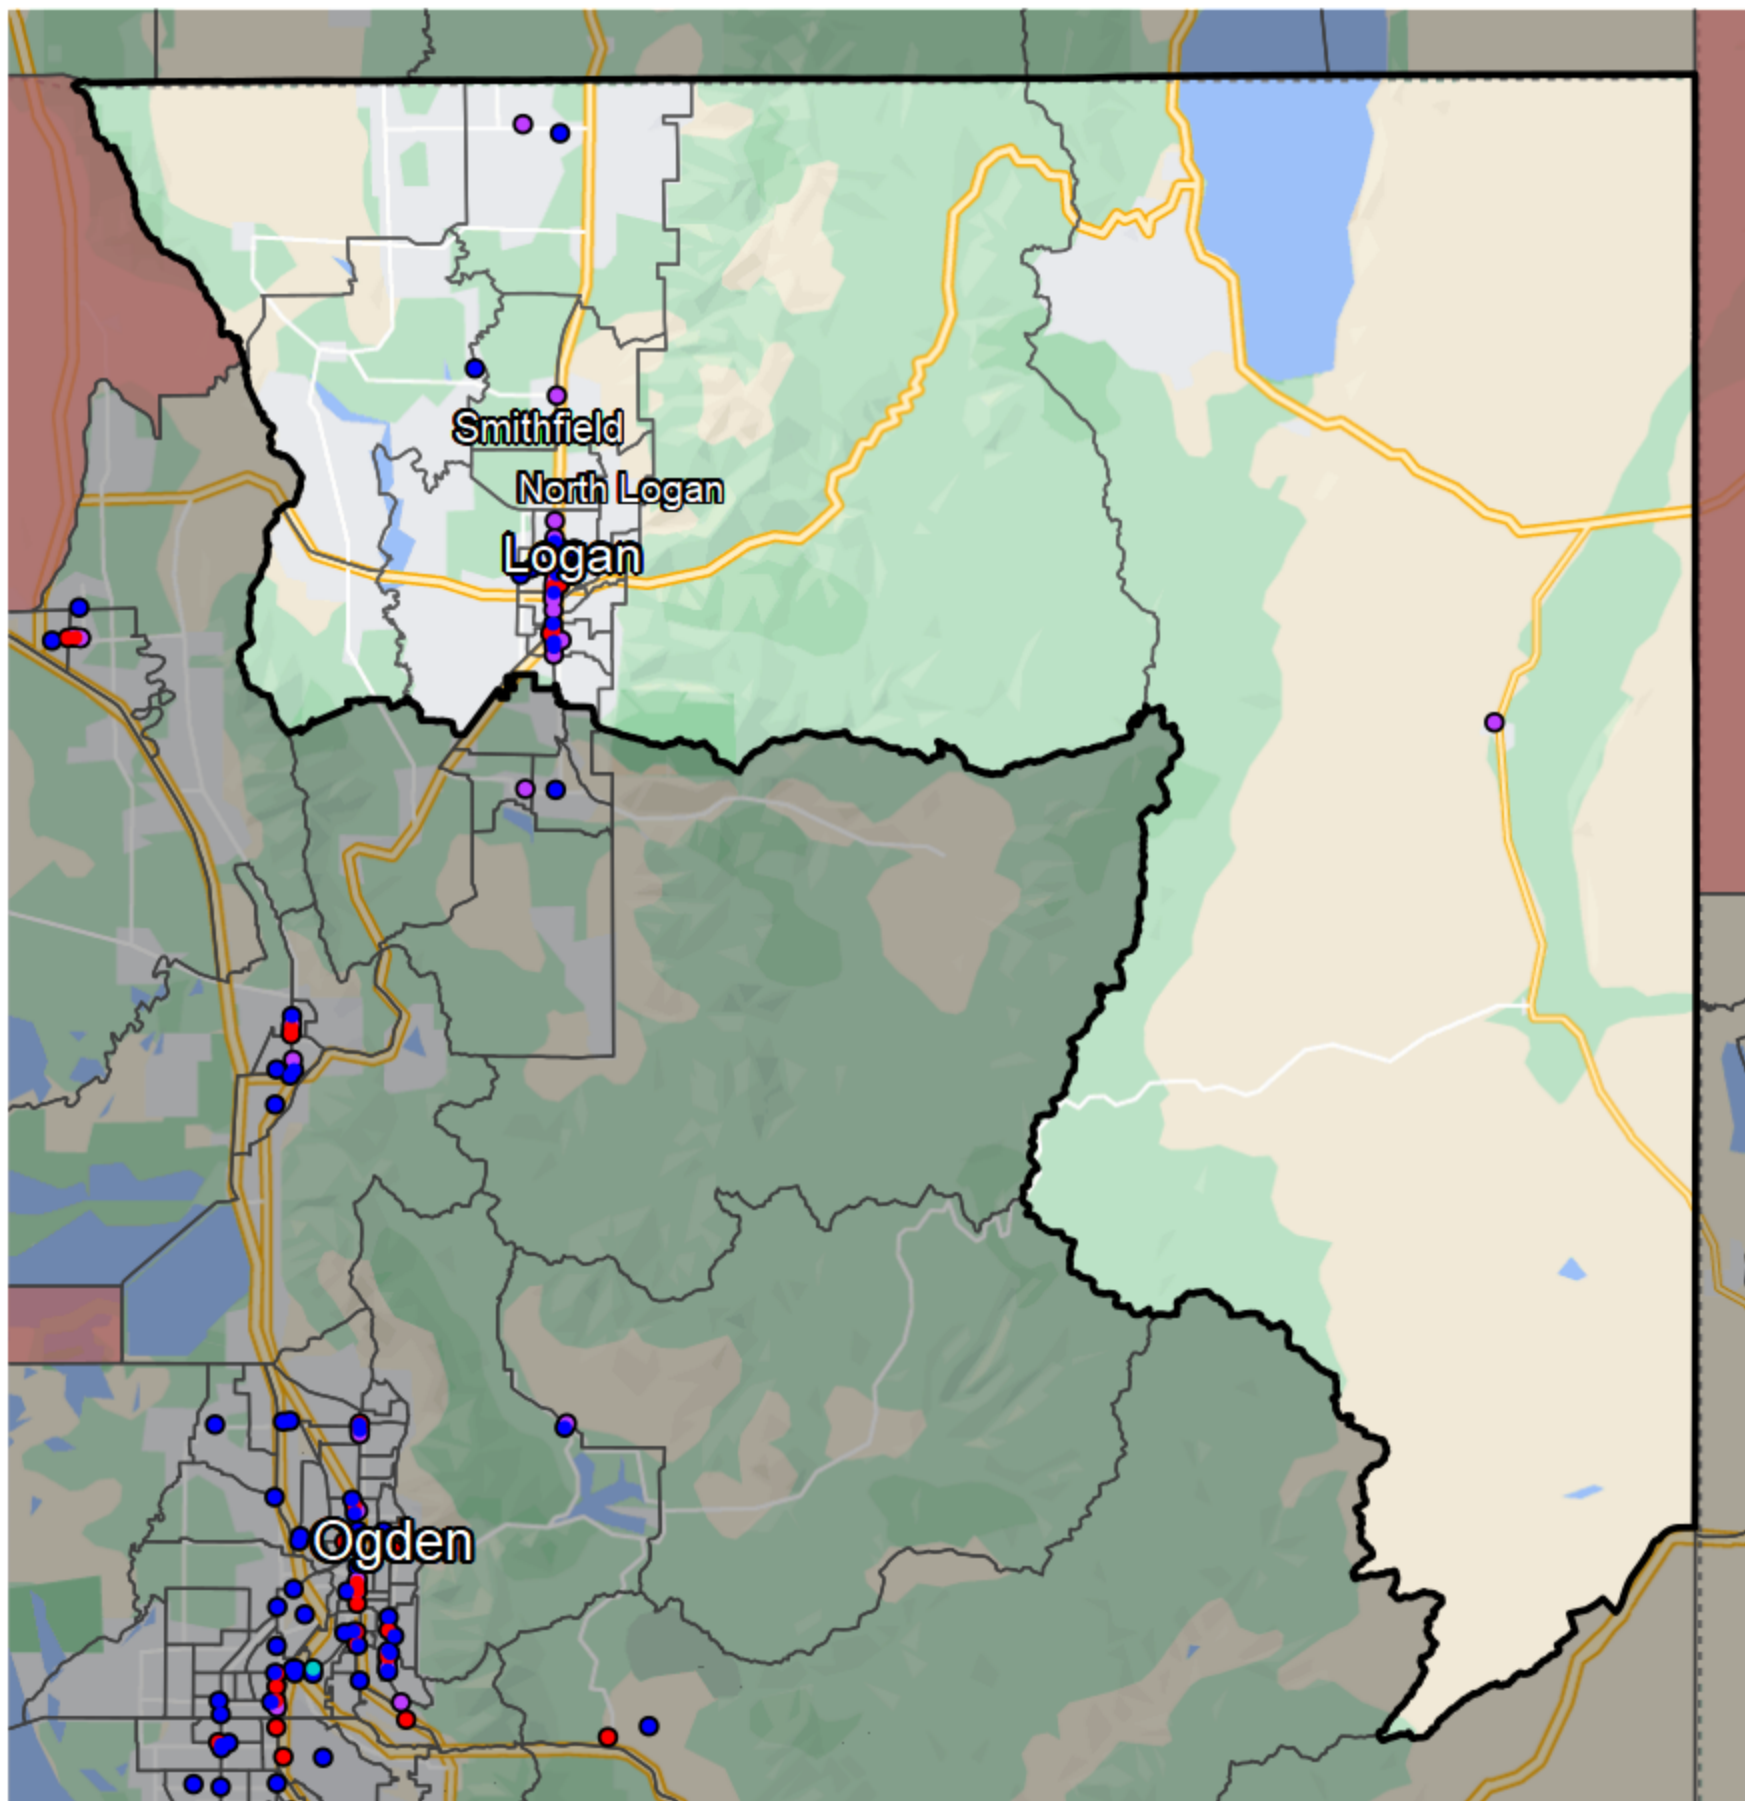

Utah - State Senate District 25

Banking Desert

No Branches within 10 Miles of Population Center

Financial Institutions

- Bank: 14
- Bank, Out-of-State: 8
- Credit Union: 17
- Credit Union, Out-of-State: 0