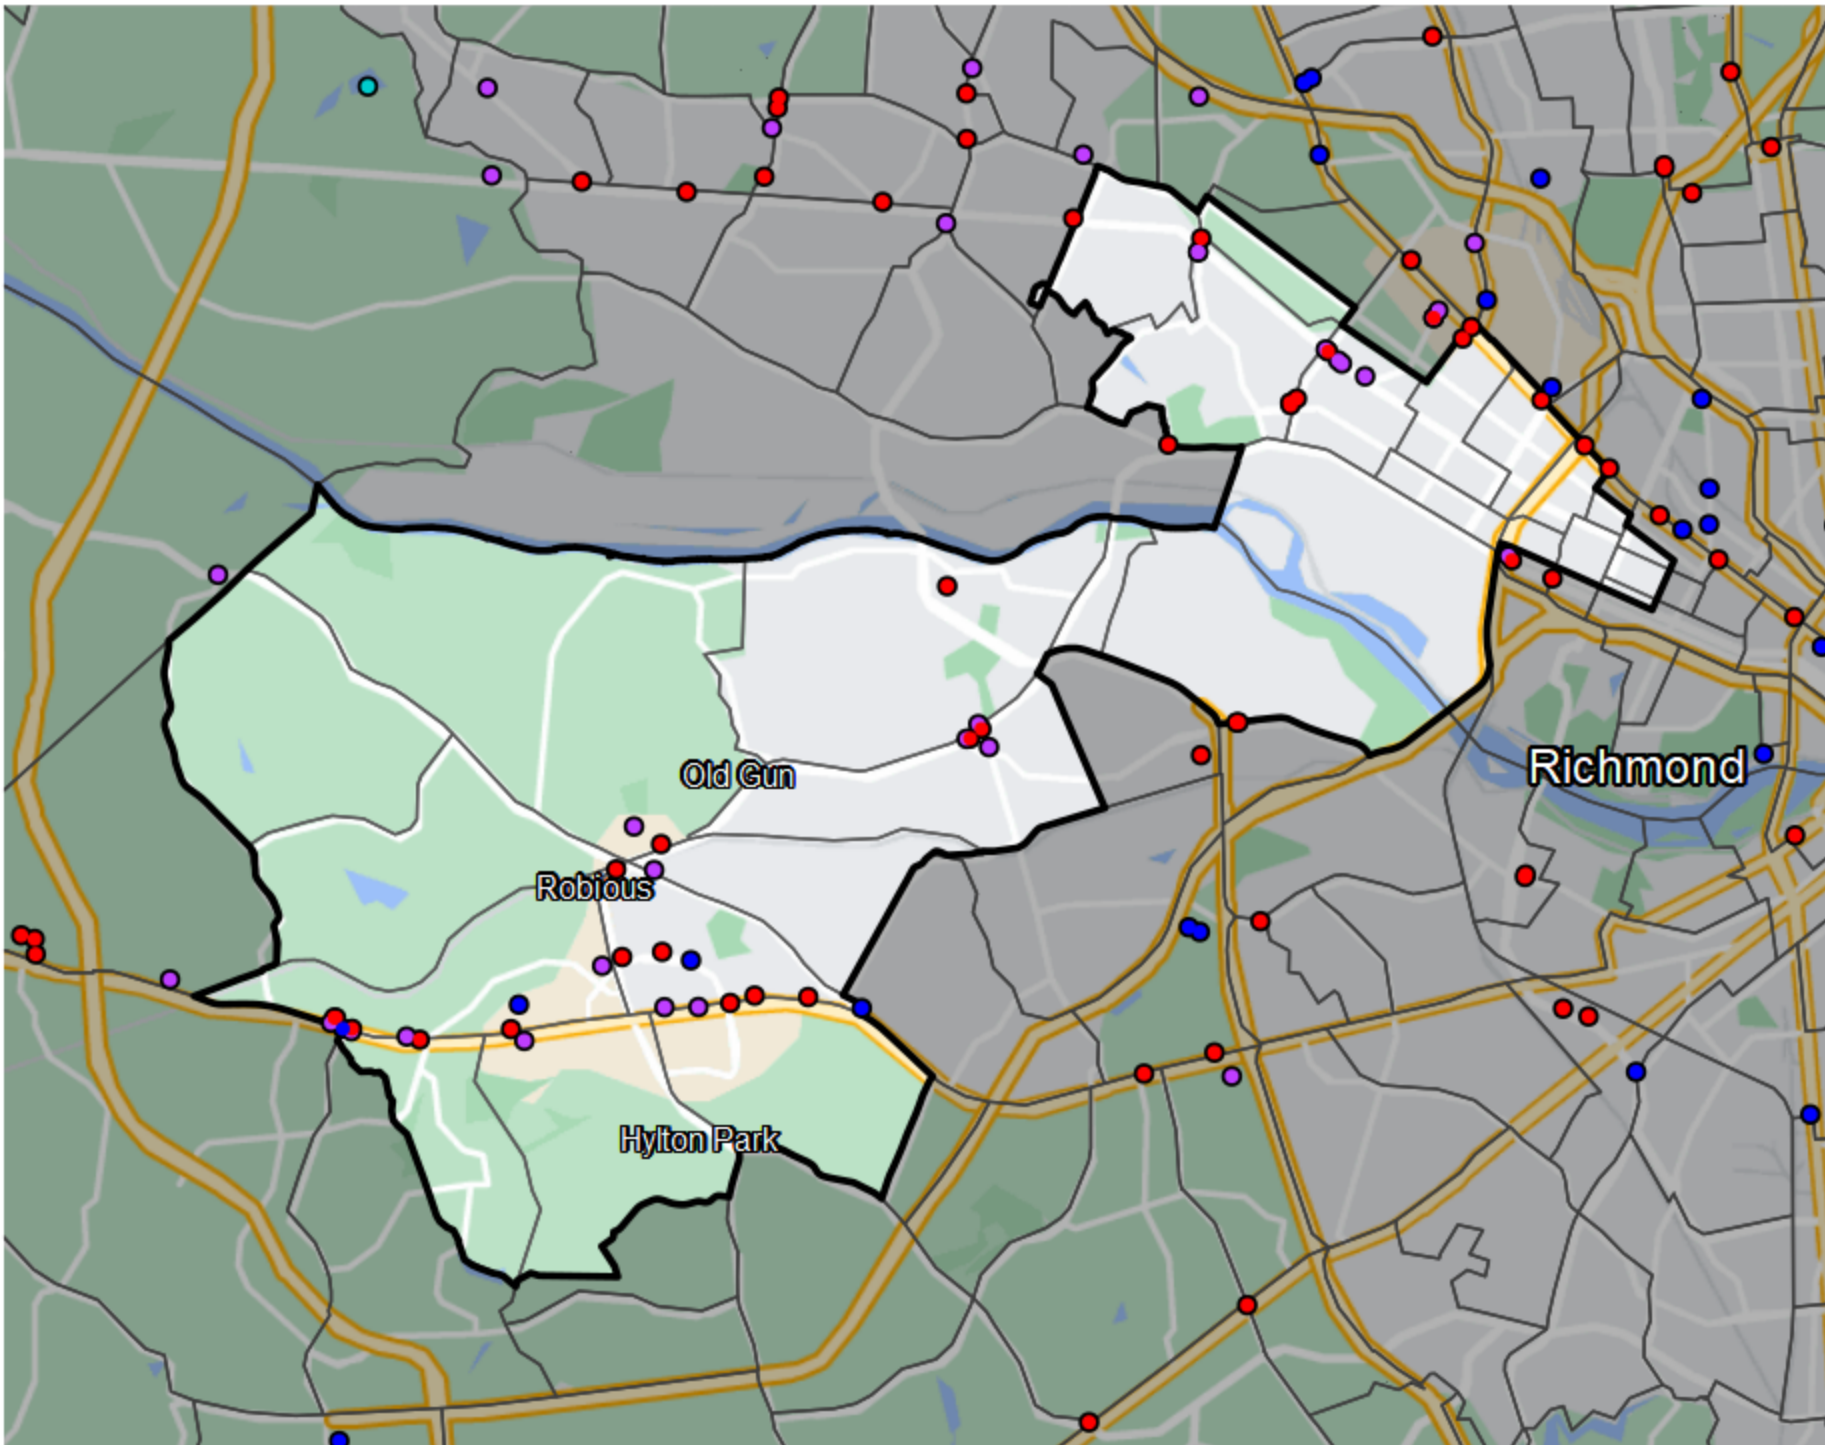

Virginia - State House District 68

- Banking Desert**
- No Branches within 10 Miles of Population Center
- Financial Institutions**
- Bank: 18
 - Bank, Out-of-State: 24
 - Credit Union: 2
 - Credit Union, Out-of-State: 0

Sources: NCUA, FDIC, UW-Madison Population Lab, CDFI, US Census, Google Maps, CUNA