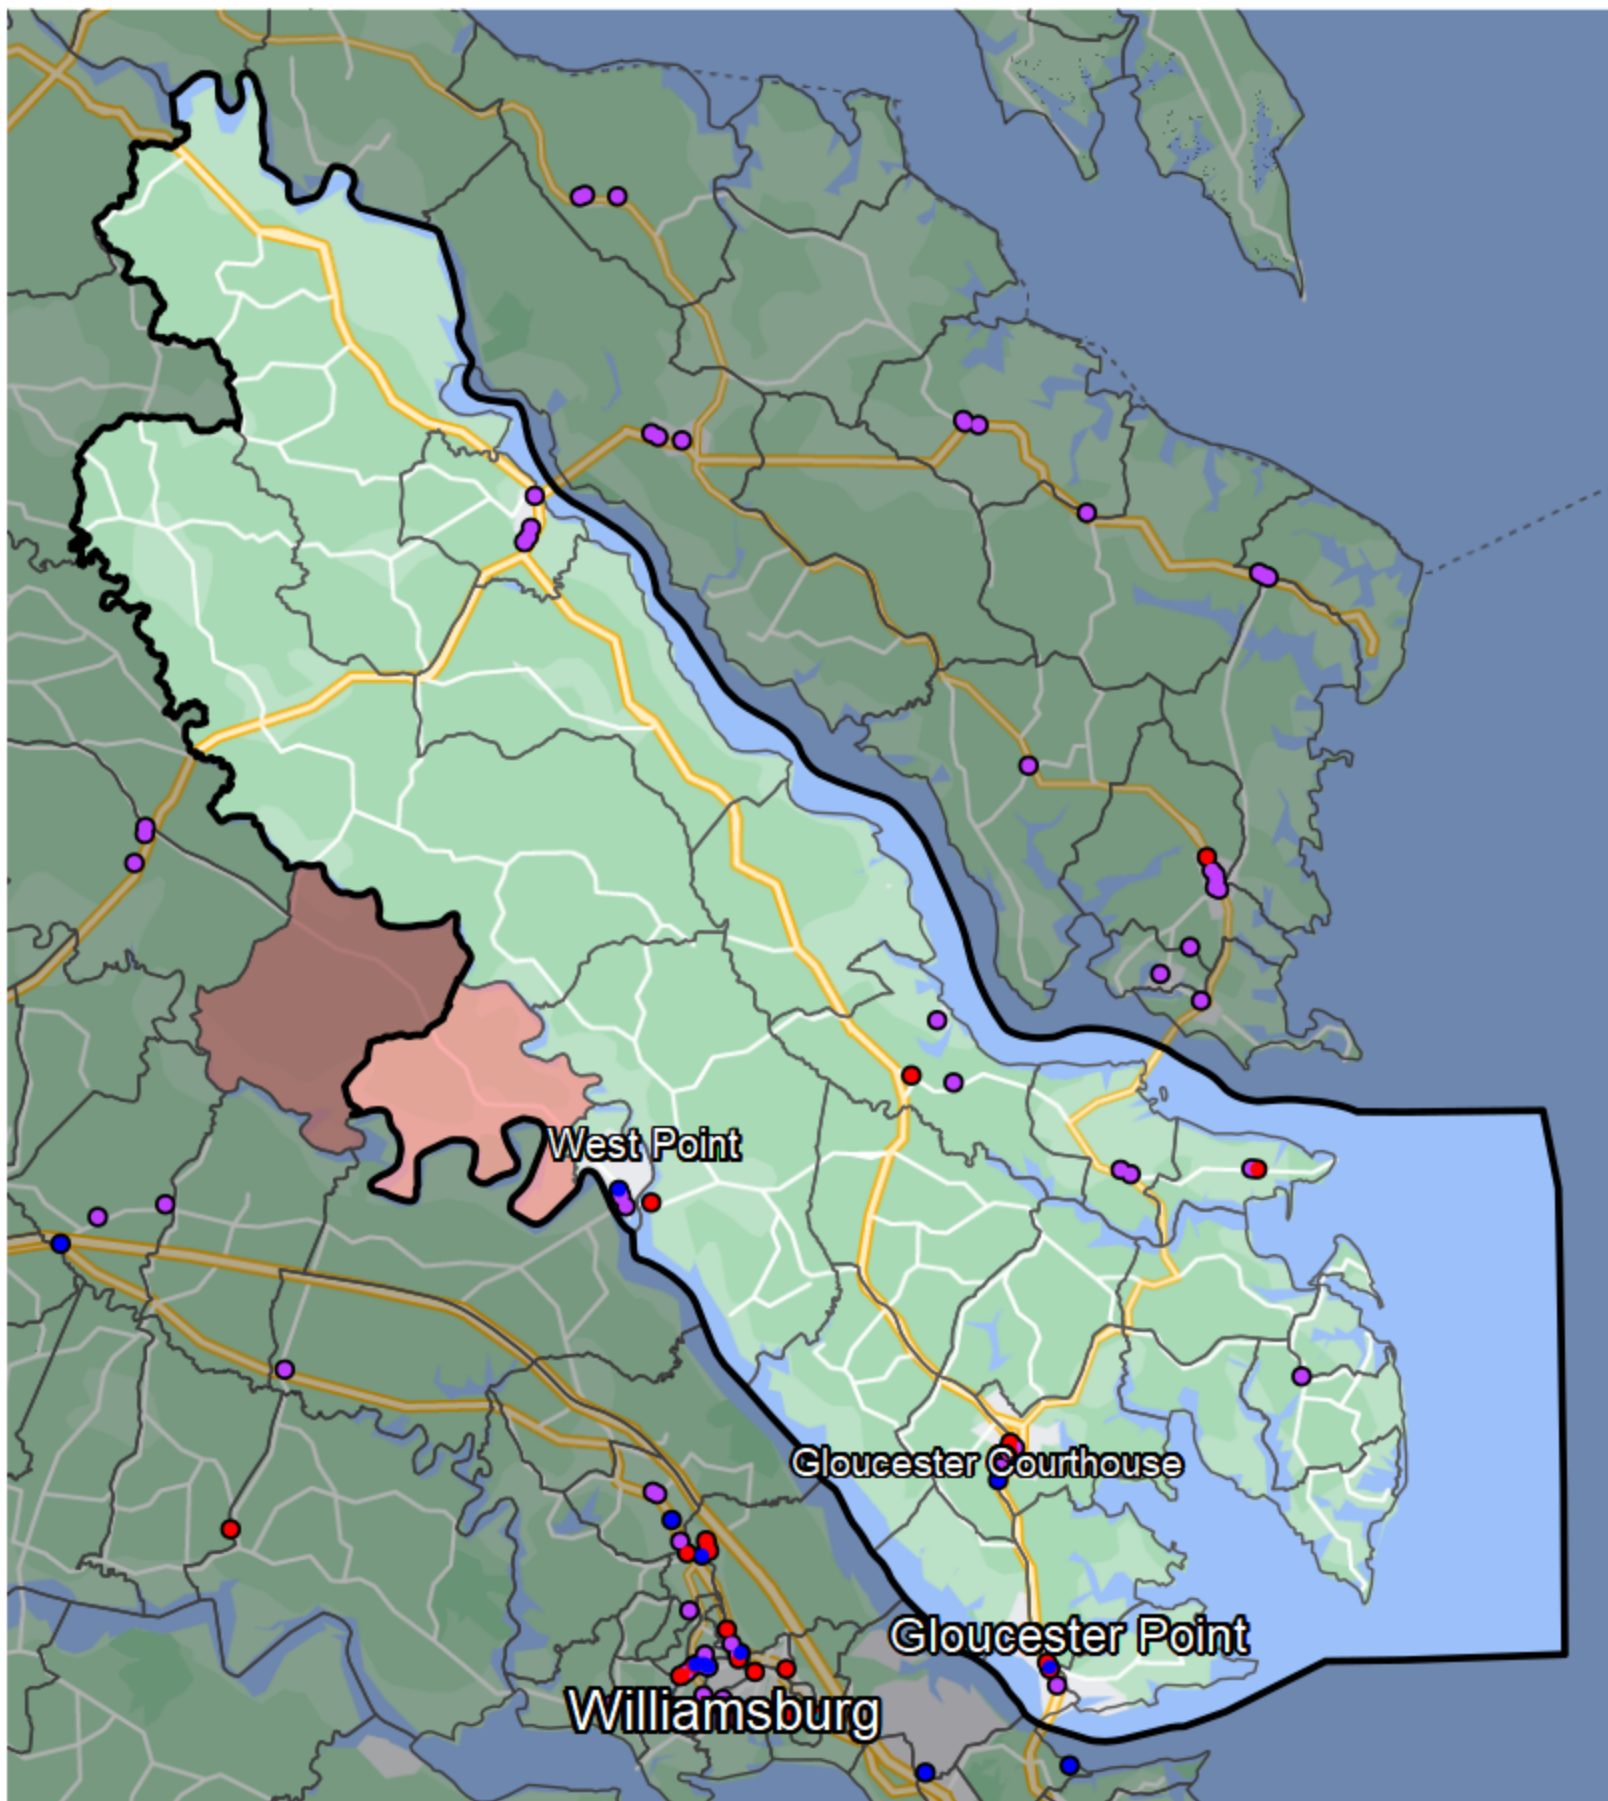

Virginia - State House District 98

Banking Desert

No Branches within 10 Miles of Population Center

Financial Institutions

- Bank: 19
- Bank, Out-of-State: 8
- Credit Union: 4
- Credit Union, Out-of-State: 0