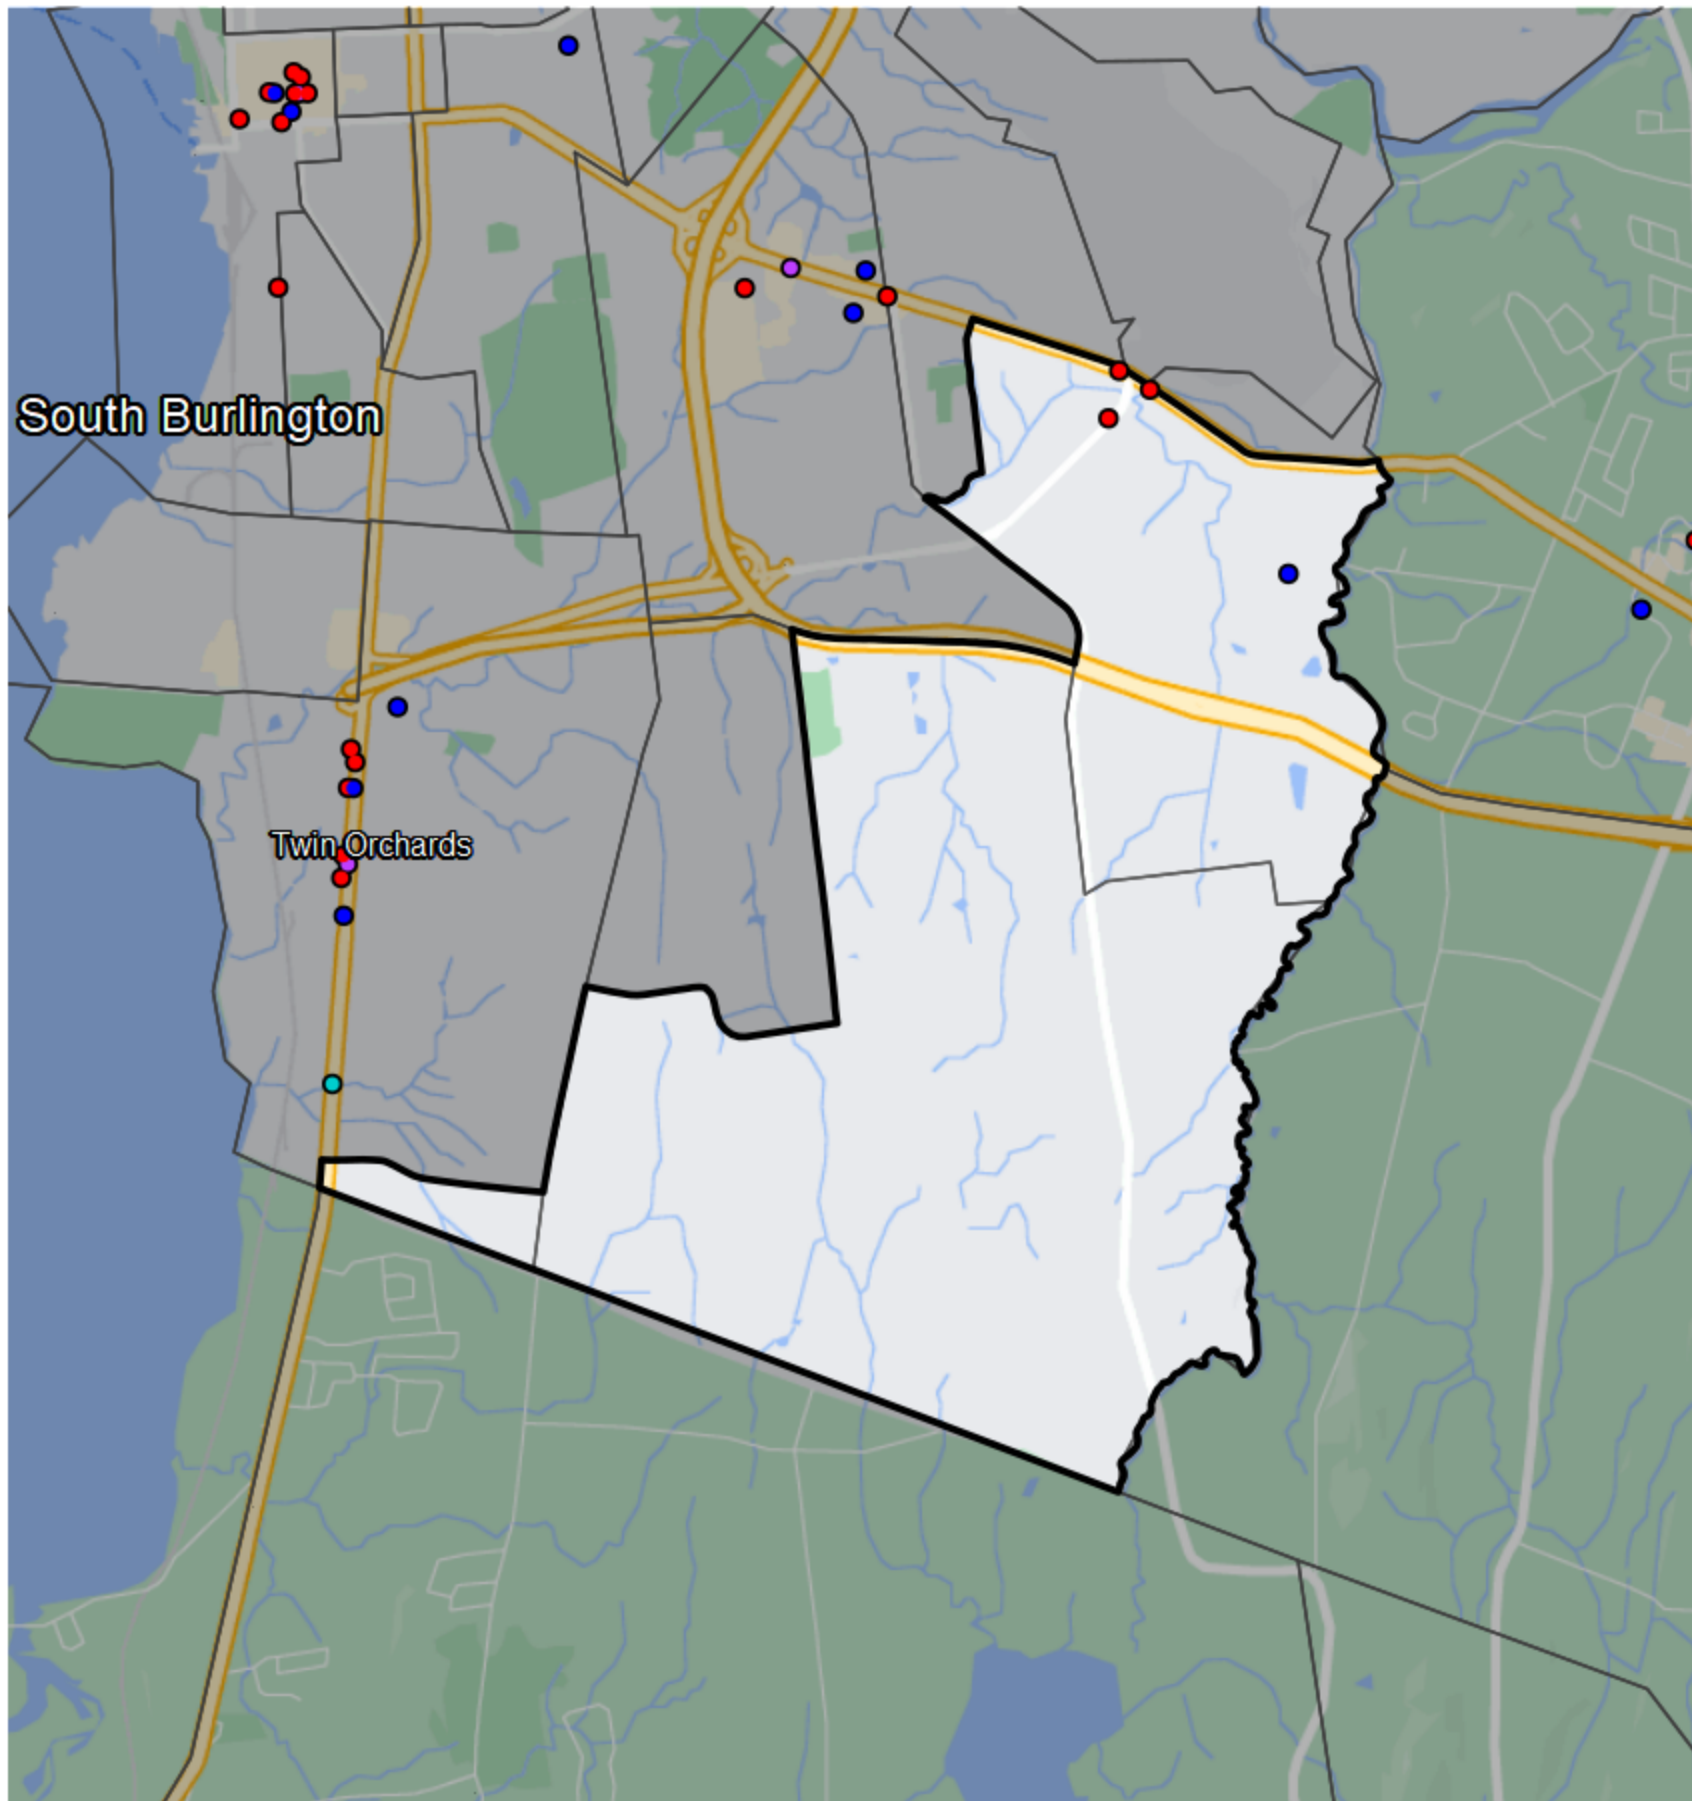

Vermont - Chittenden-7-2 State House District

Banking Desert

No Branches within 10 Miles of Population Center

Financial Institutions

- Bank: 0
- Bank, Out-of-State: 3
- Credit Union: 1
- Credit Union, Out-of-State: 0