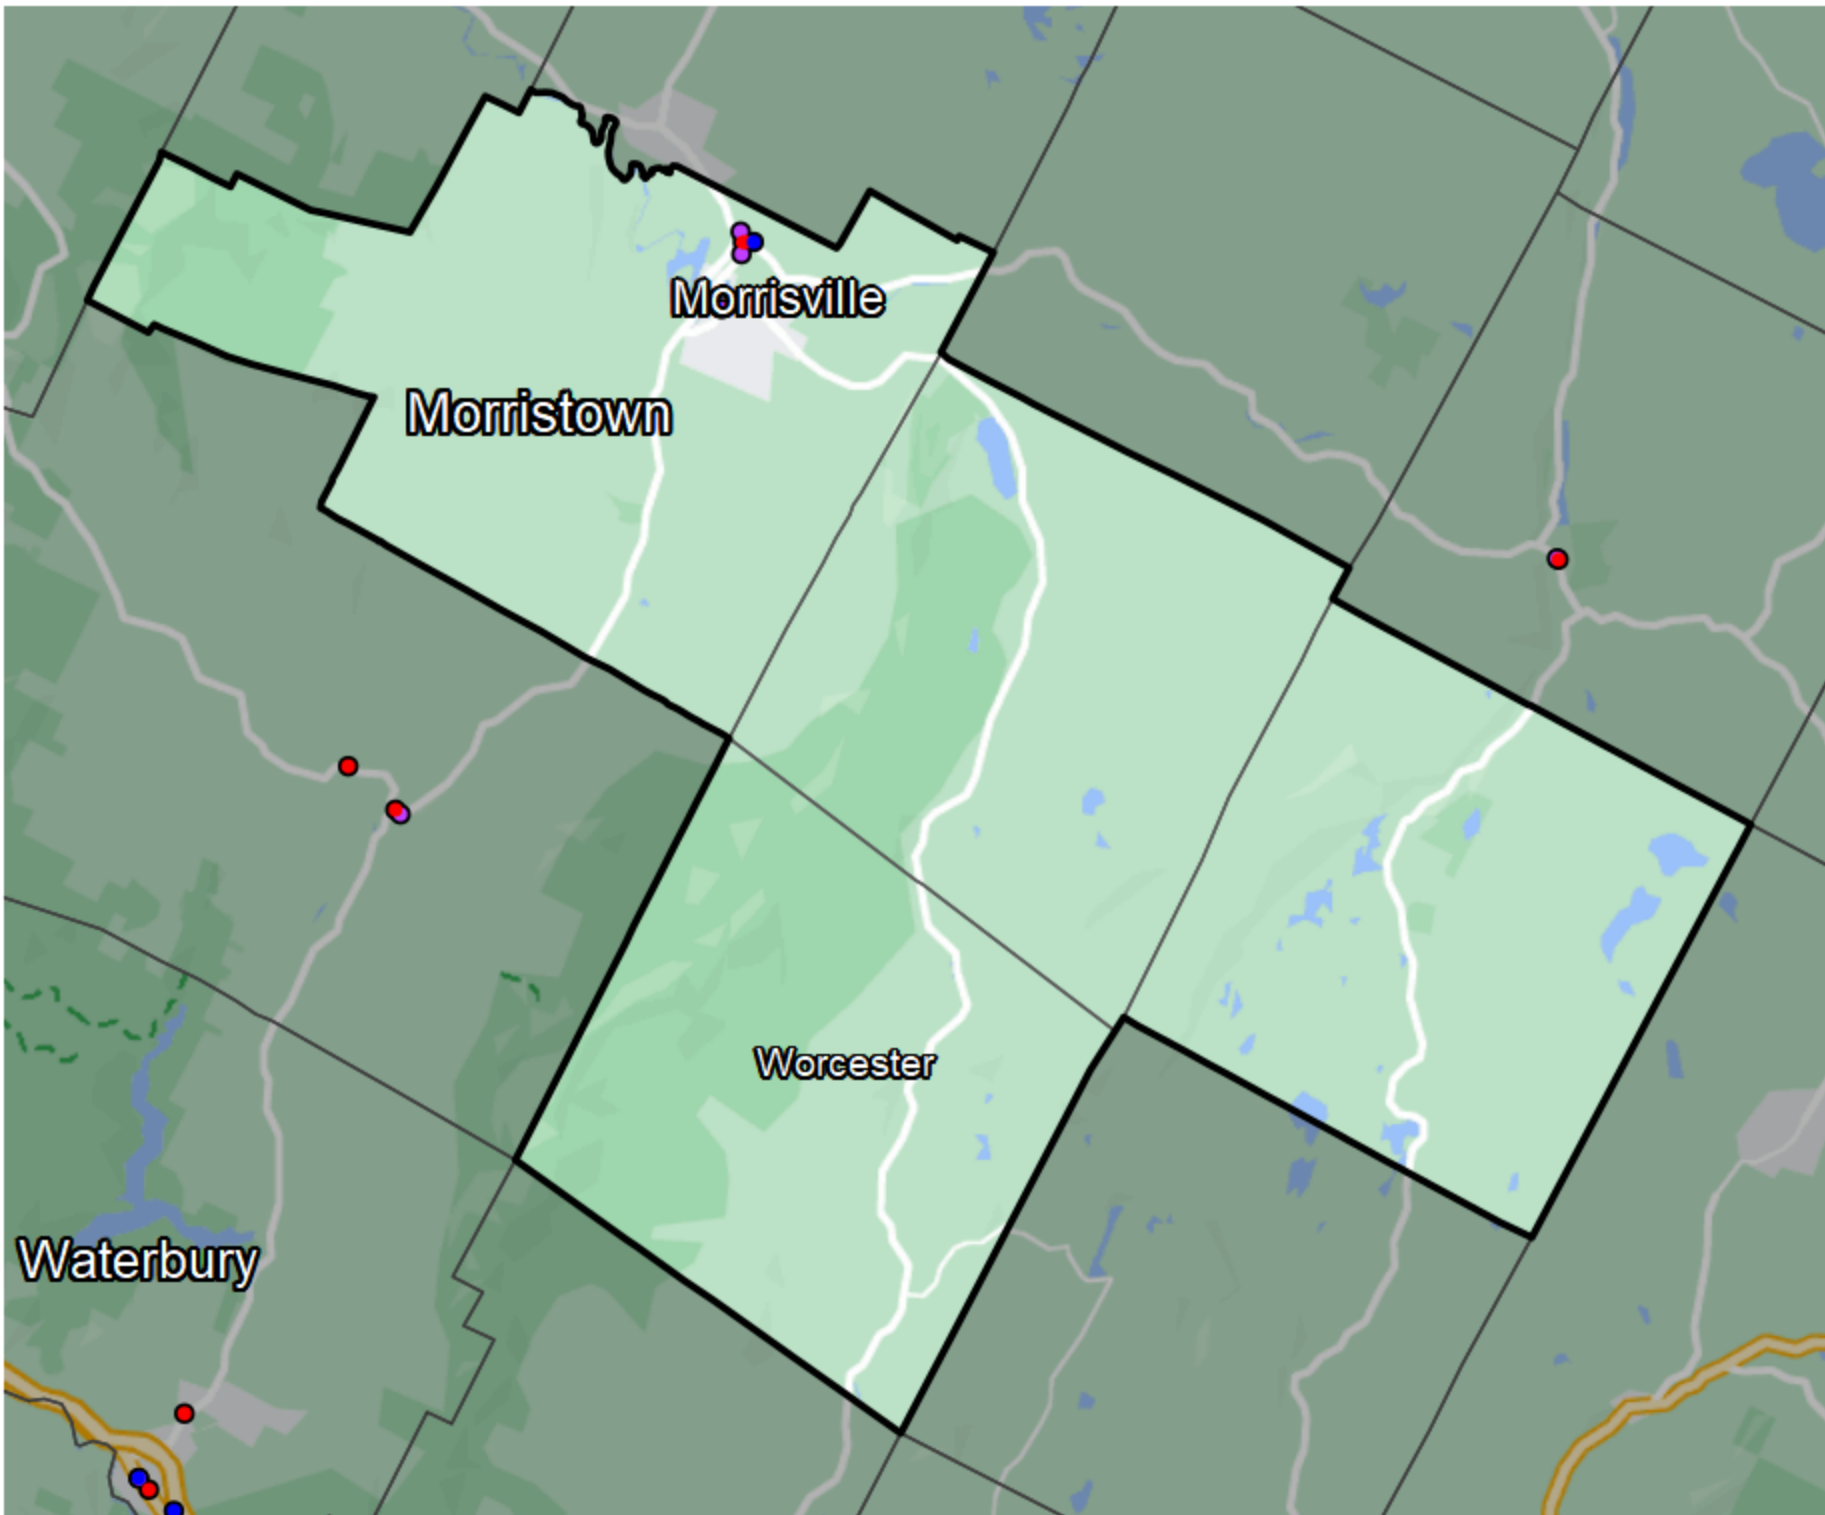

Vermont - Lamoille-Washington State House District

Banking Desert

■ No Branches within 10 Miles of Population Center

Financial Institutions

- Bank: 3
- Bank, Out-of-State: 2
- Credit Union: 1
- Credit Union, Out-of-State: 0