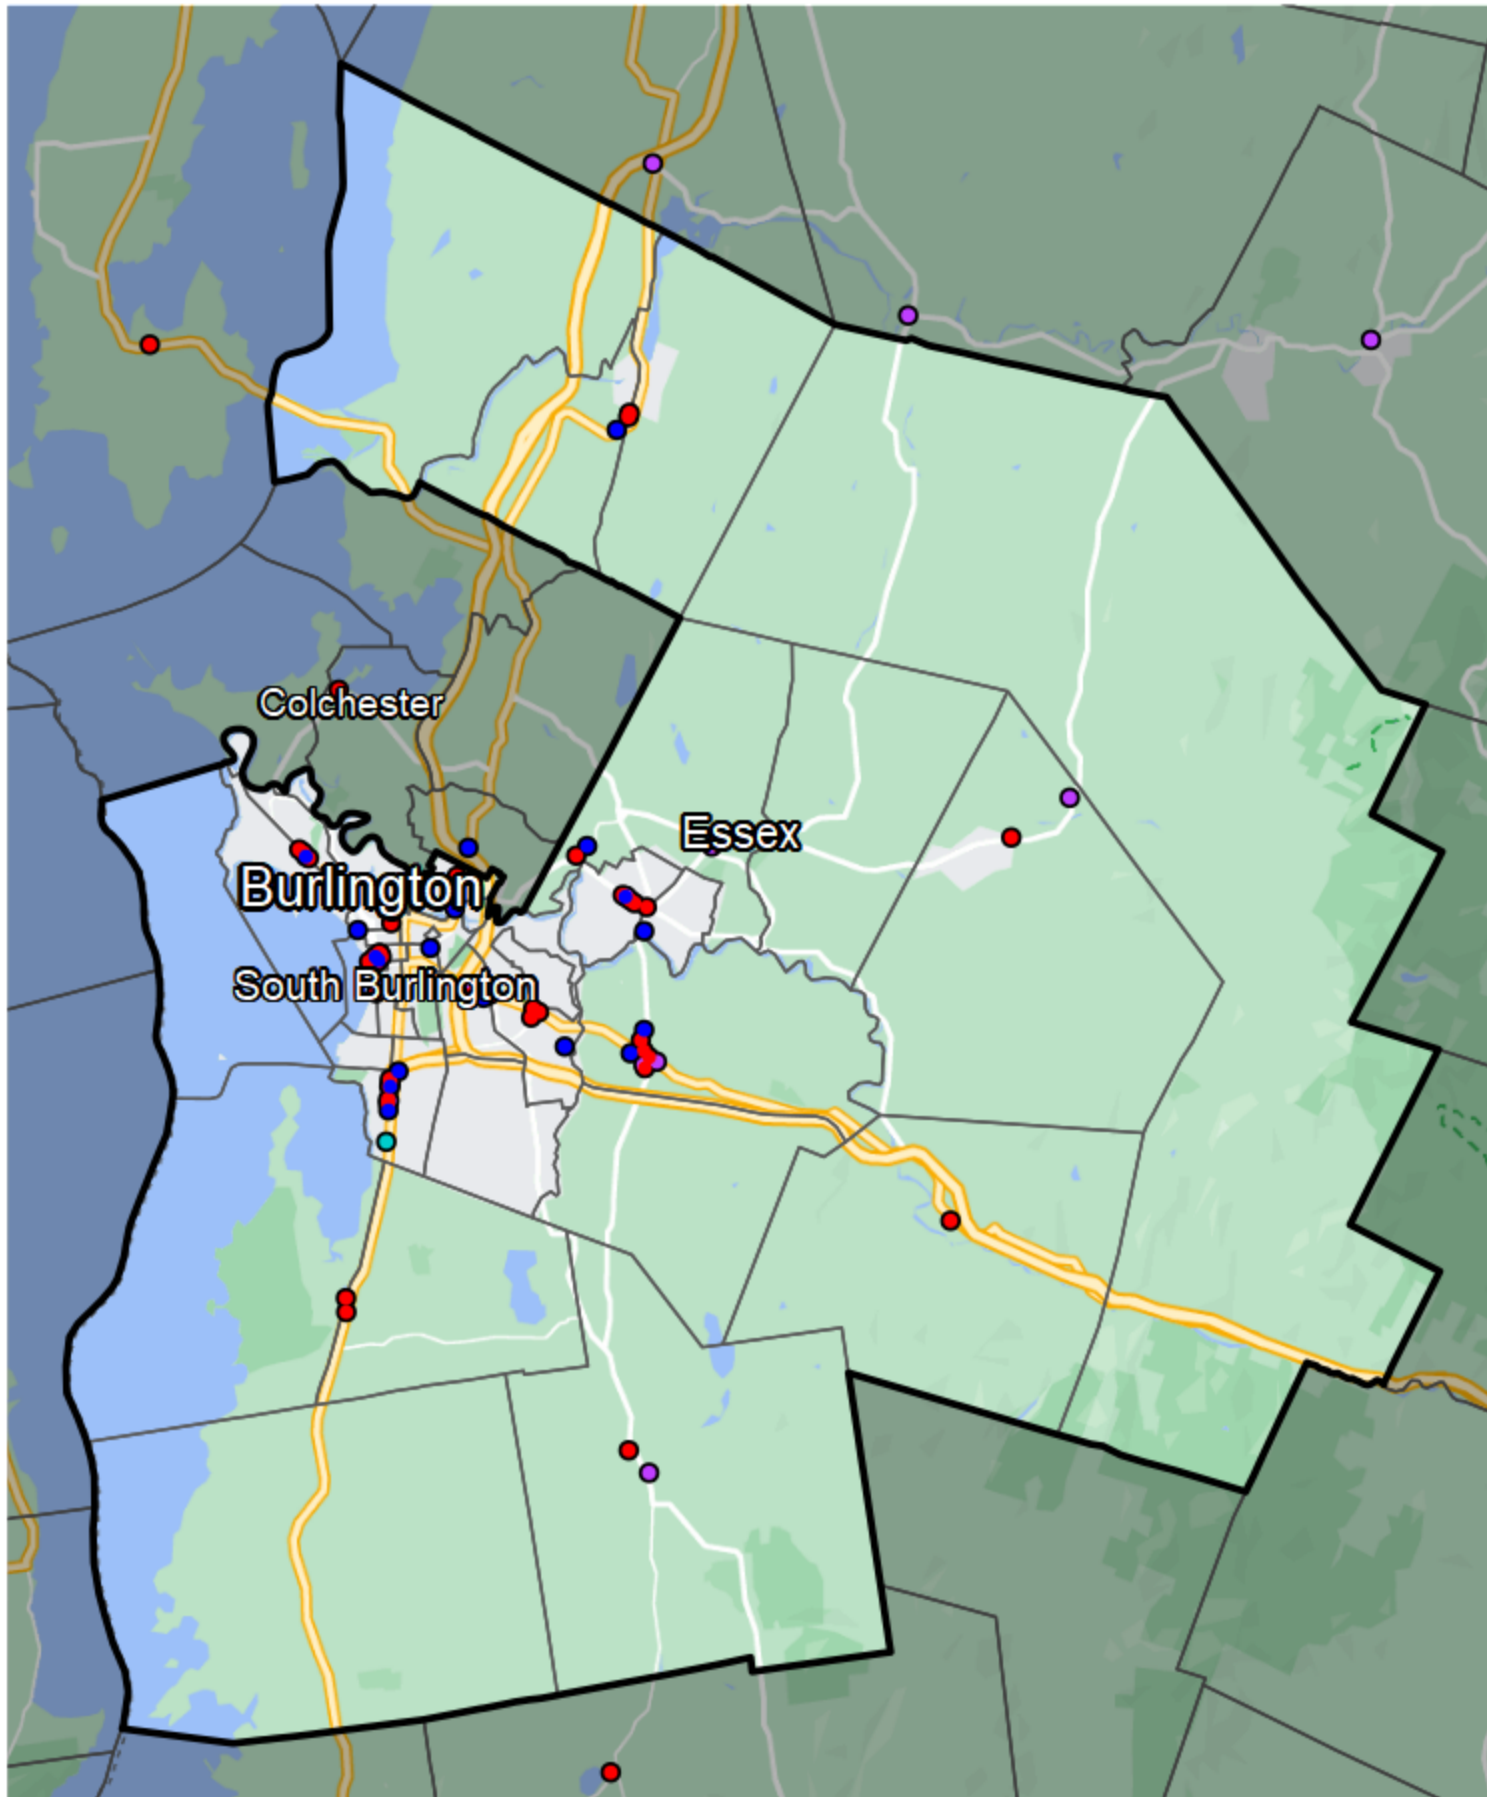

# Vermont - Chittenden State Senate District

- Banking Desert**
- No Branches within 10 Miles of Population Center
- Financial Institutions**
- Bank: 9
  - Bank, Out-of-State: 42
  - Credit Union: 18
  - Credit Union, Out-of-State: 1

Sources: NCUA, FDIC, UW-Madison Population Lab, CDFI, US Census, Google Maps, CUNA