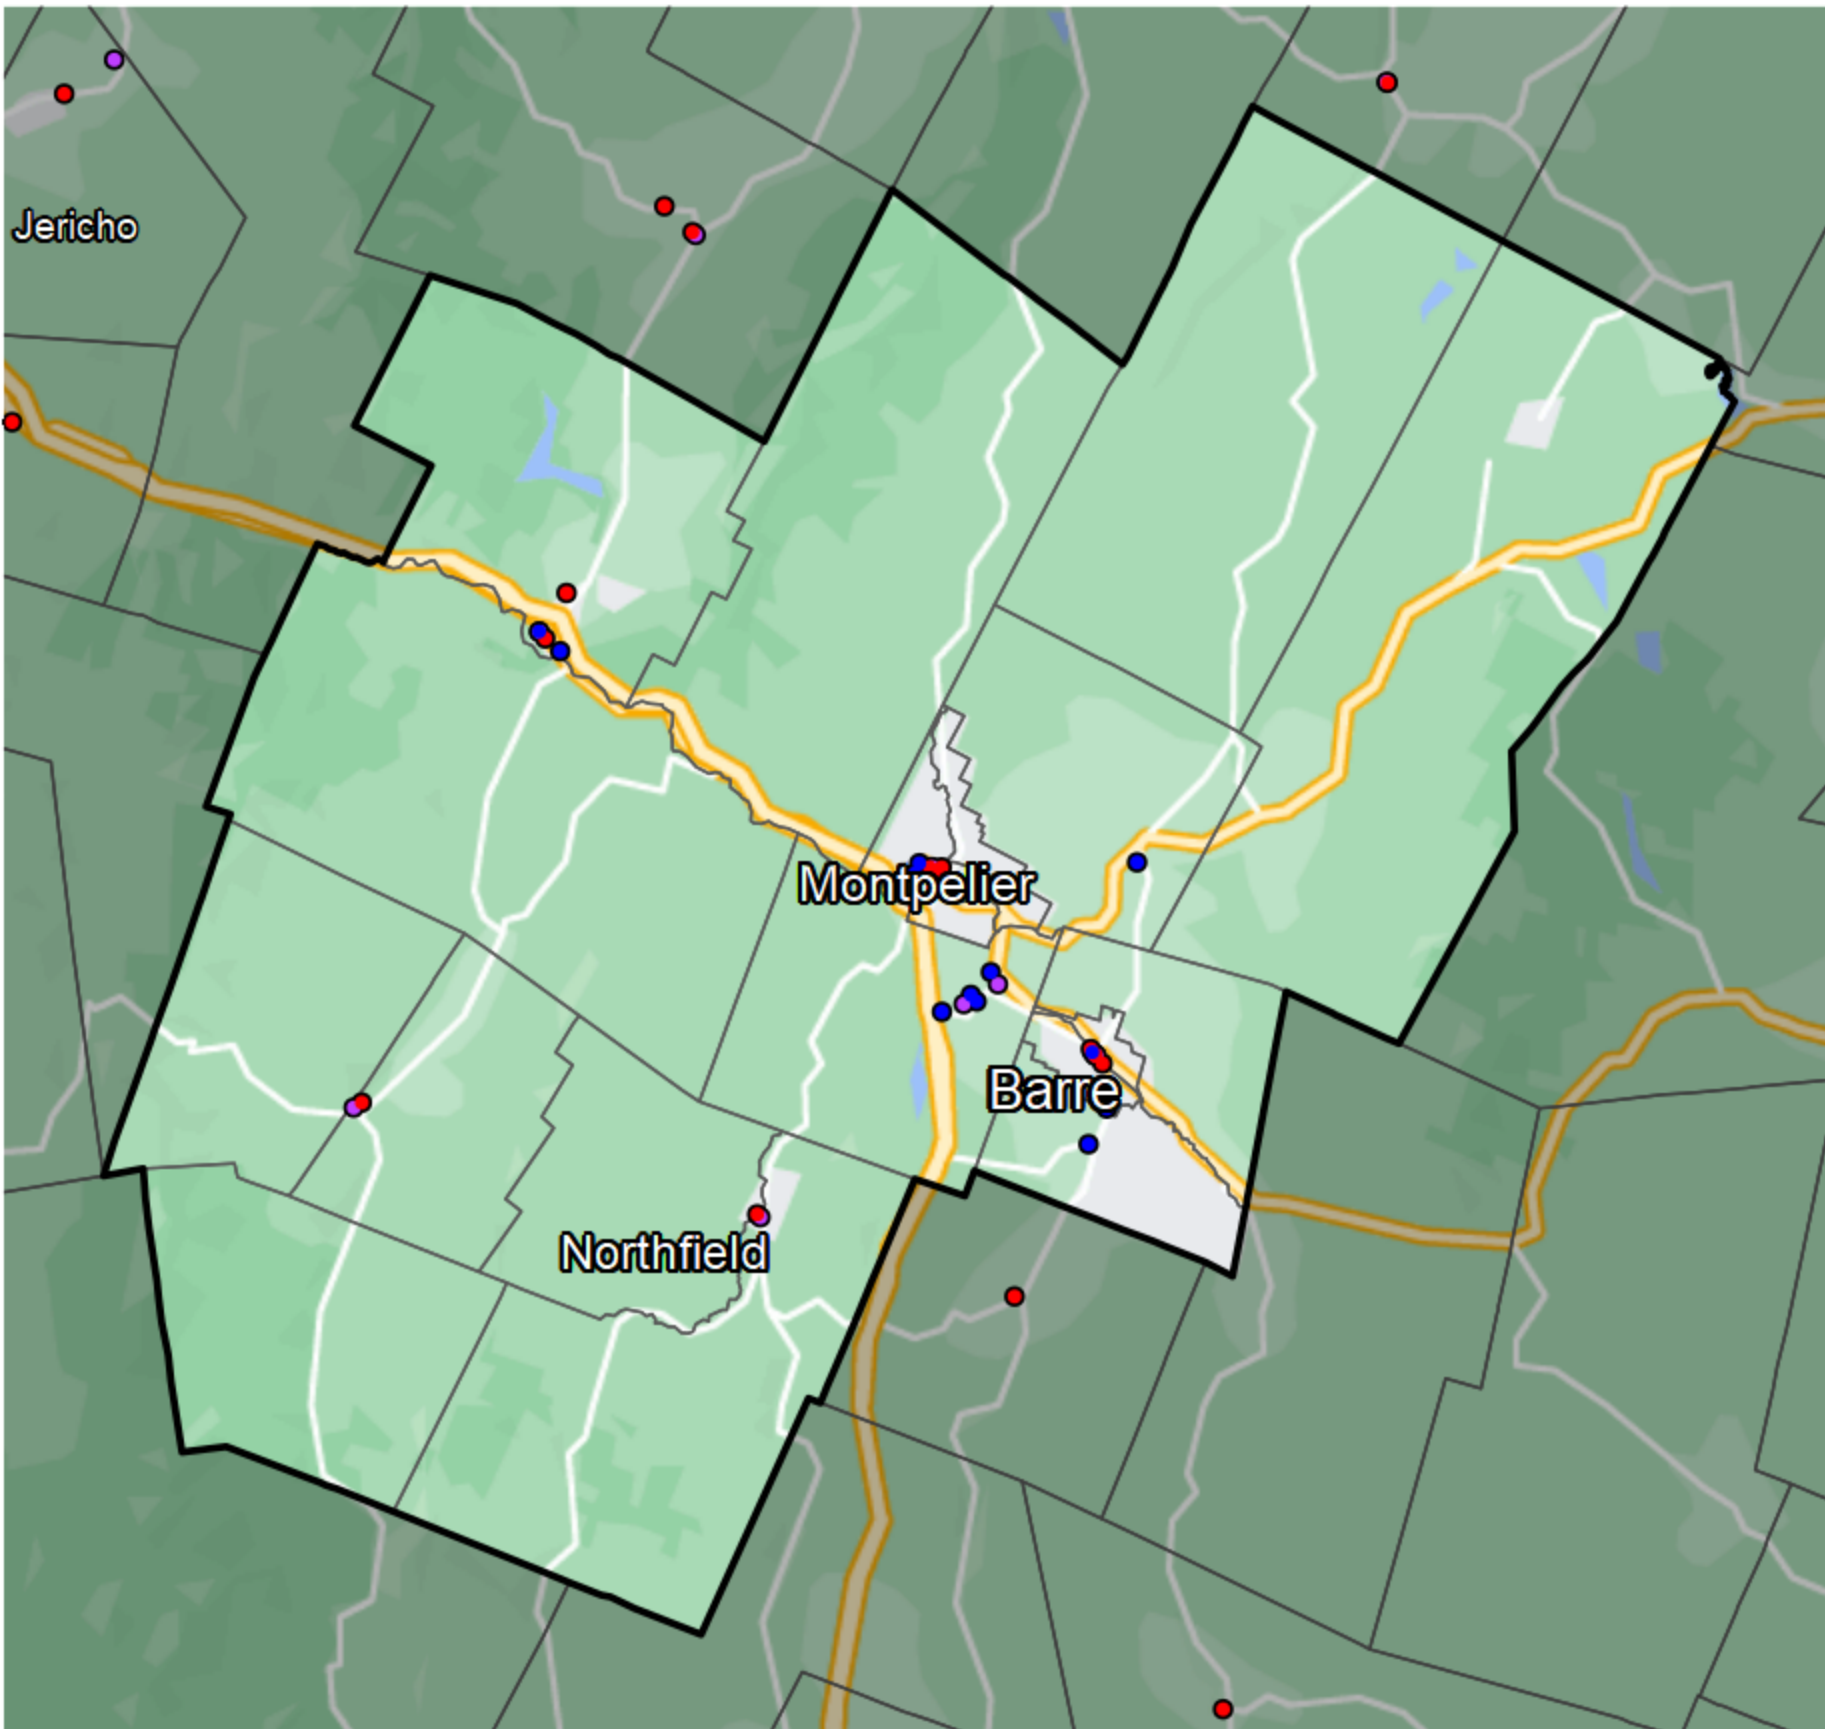

Vermont - Washington State Senate District

Banking Desert

No Branches within 10 Miles of Population Center

Financial Institutions

- Bank: 10
- Bank, Out-of-State: 12
- Credit Union: 12
- Credit Union, Out-of-State: 0