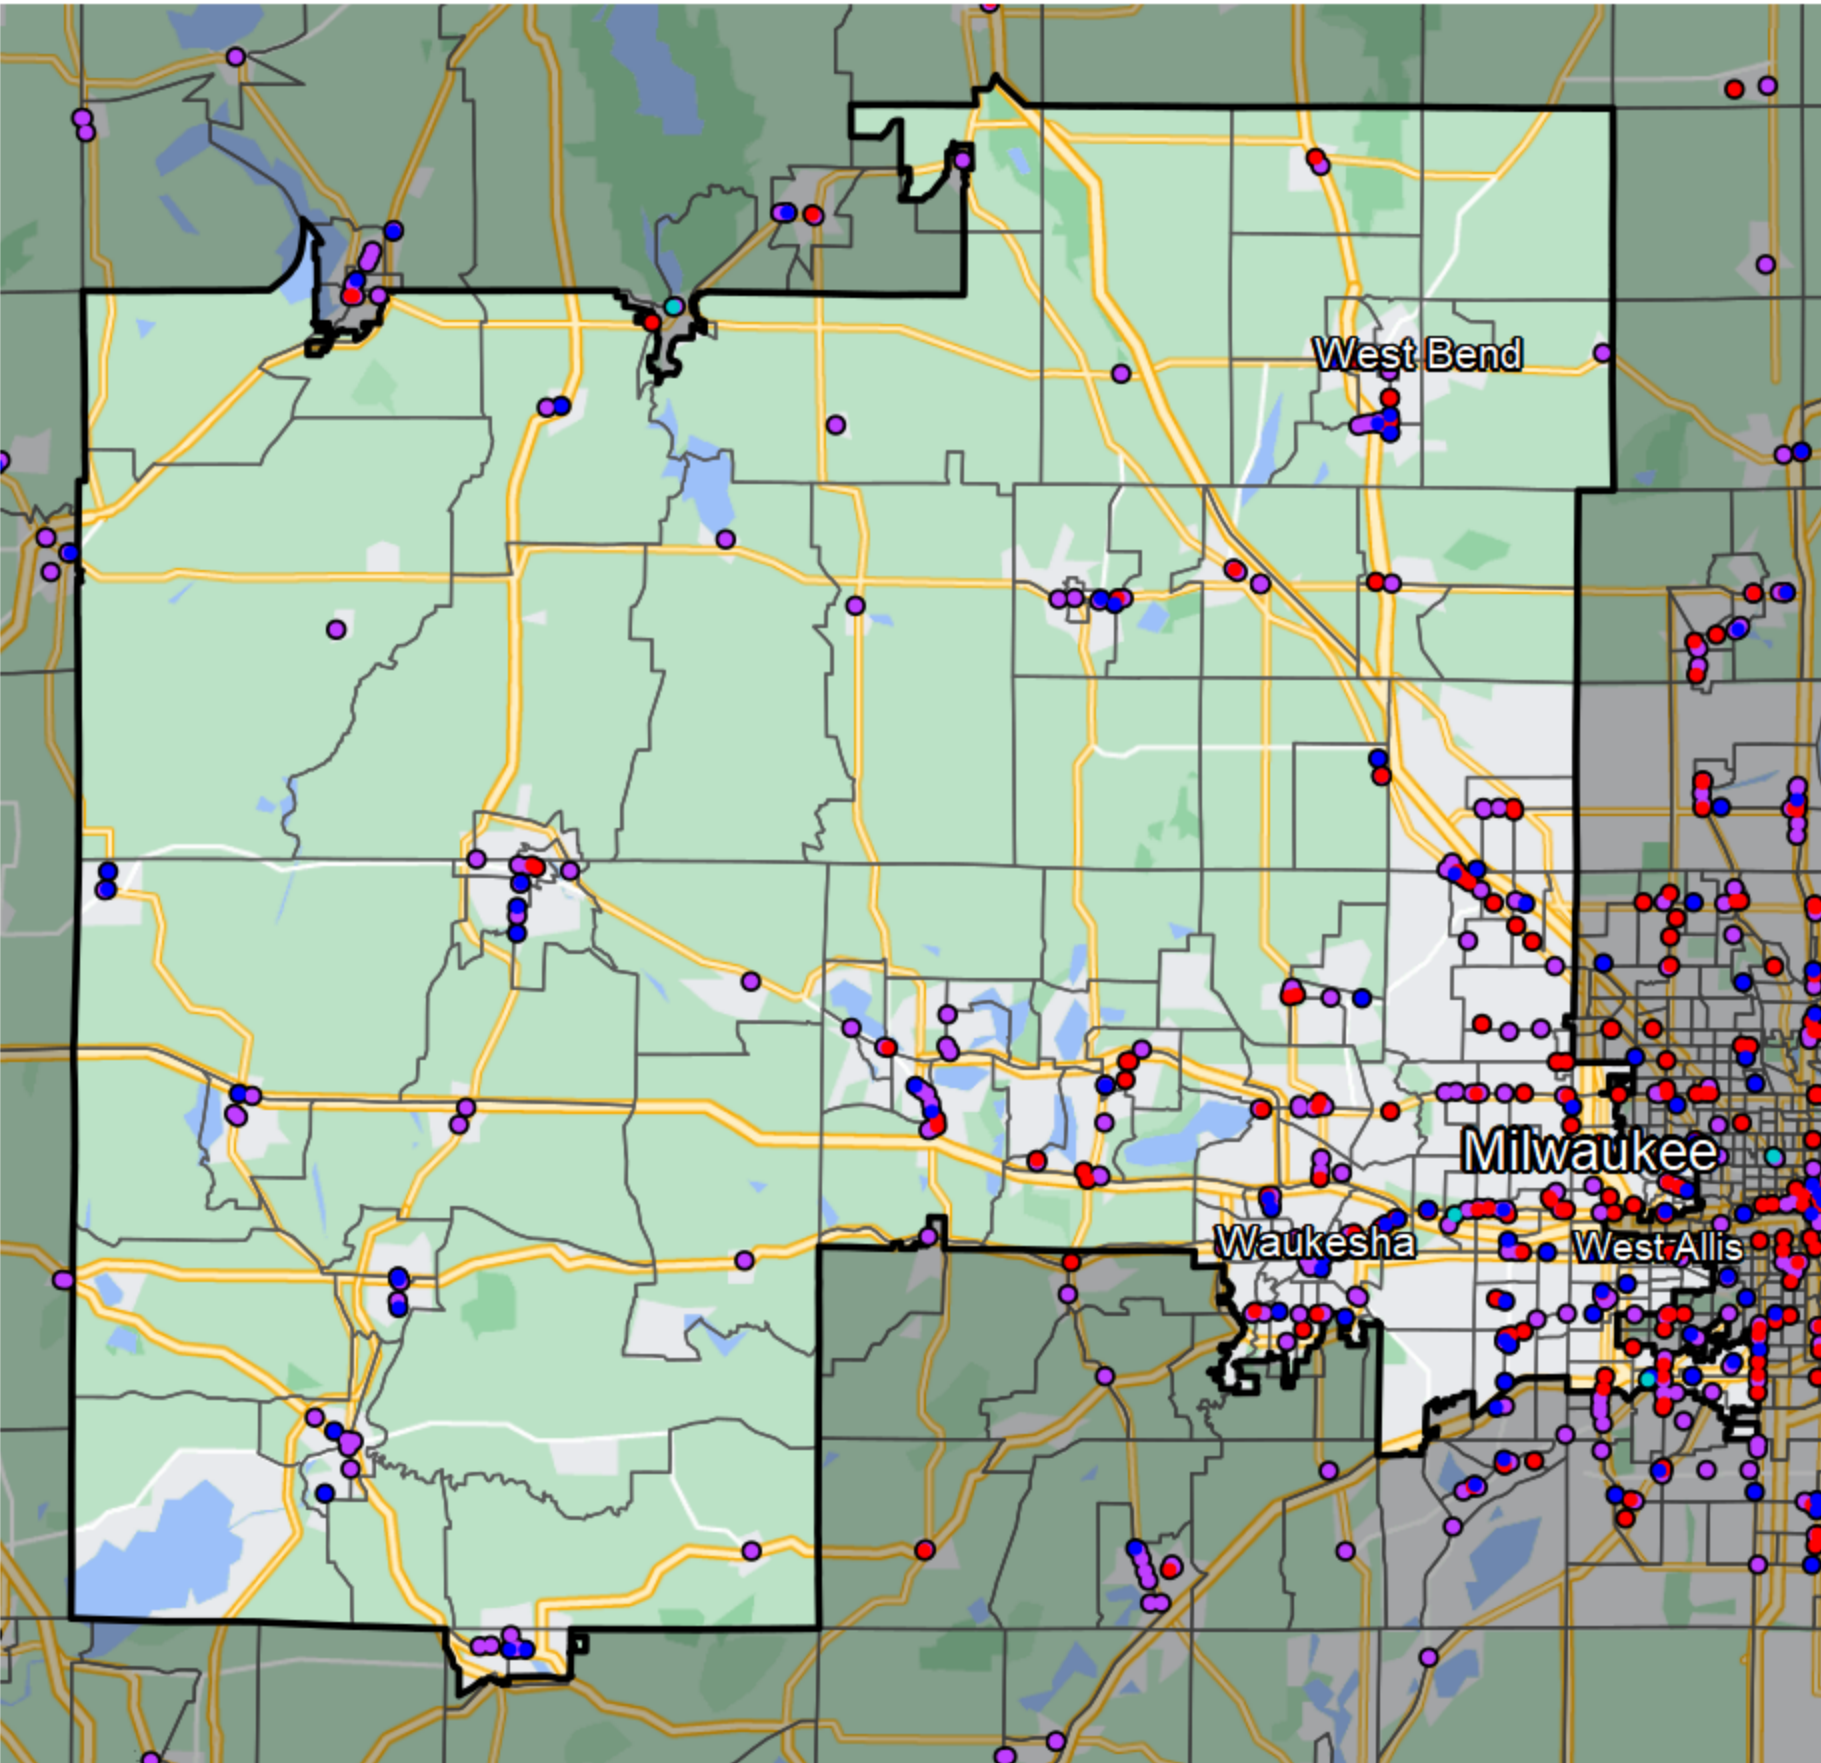

Wisconsin - Congressional District 5

Banking Desert

No Branches within 10 Miles of Population Center

Financial Institutions

- Bank: 163
- Bank, Out-of-State: 96
- Credit Union: 63
- Credit Union, Out-of-State: 2

Sources: NCUA, FDIC, UW-Madison Population Lab, CDFI, US Census, Google Maps, CUNA