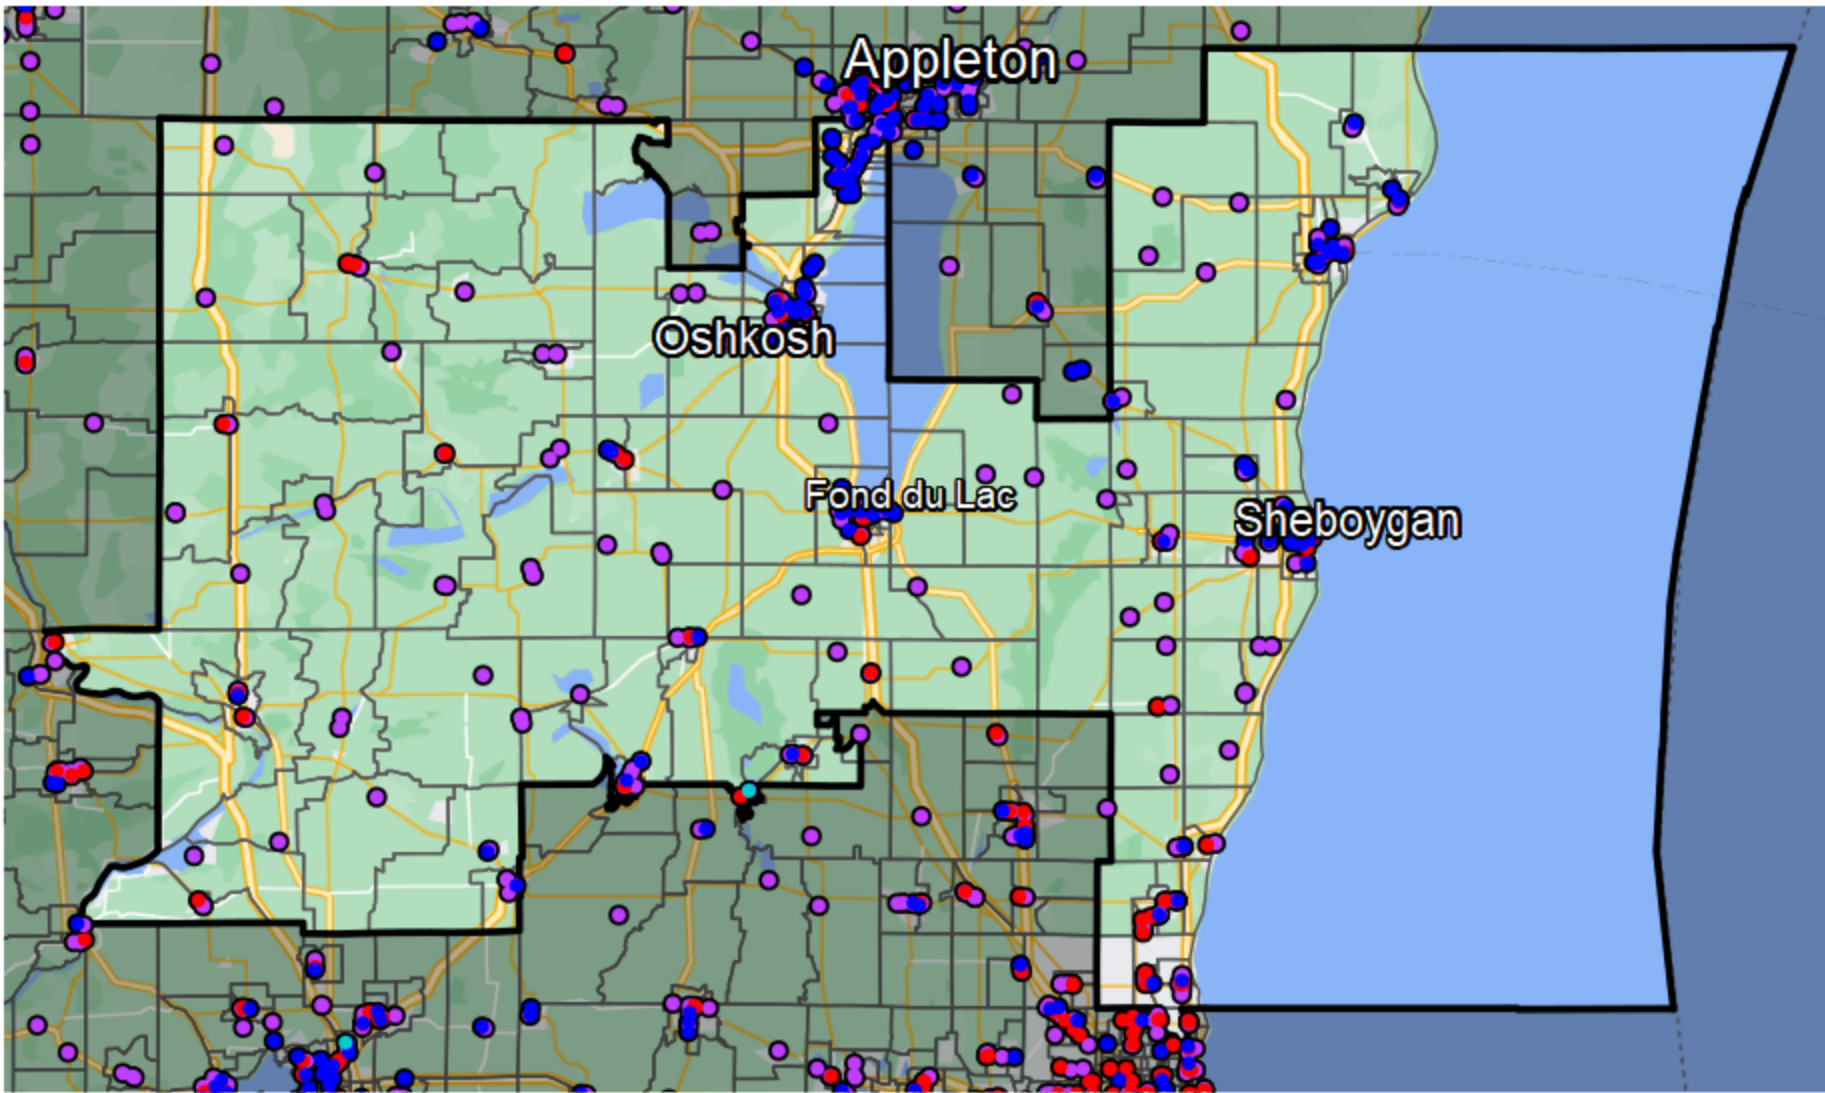

Wisconsin - Congressional District 6

Banking Desert
No Branches within 10 Miles
of Population Center

Financial Institutions
Bank: 173
Bank, Out-of-State: 62
Credit Union: 95
Credit Union, Out-of-State: 1

Sources: NCUA, FDIC, UW-Madison Population Lab, CDFI, US Census, Google Maps, CUNA