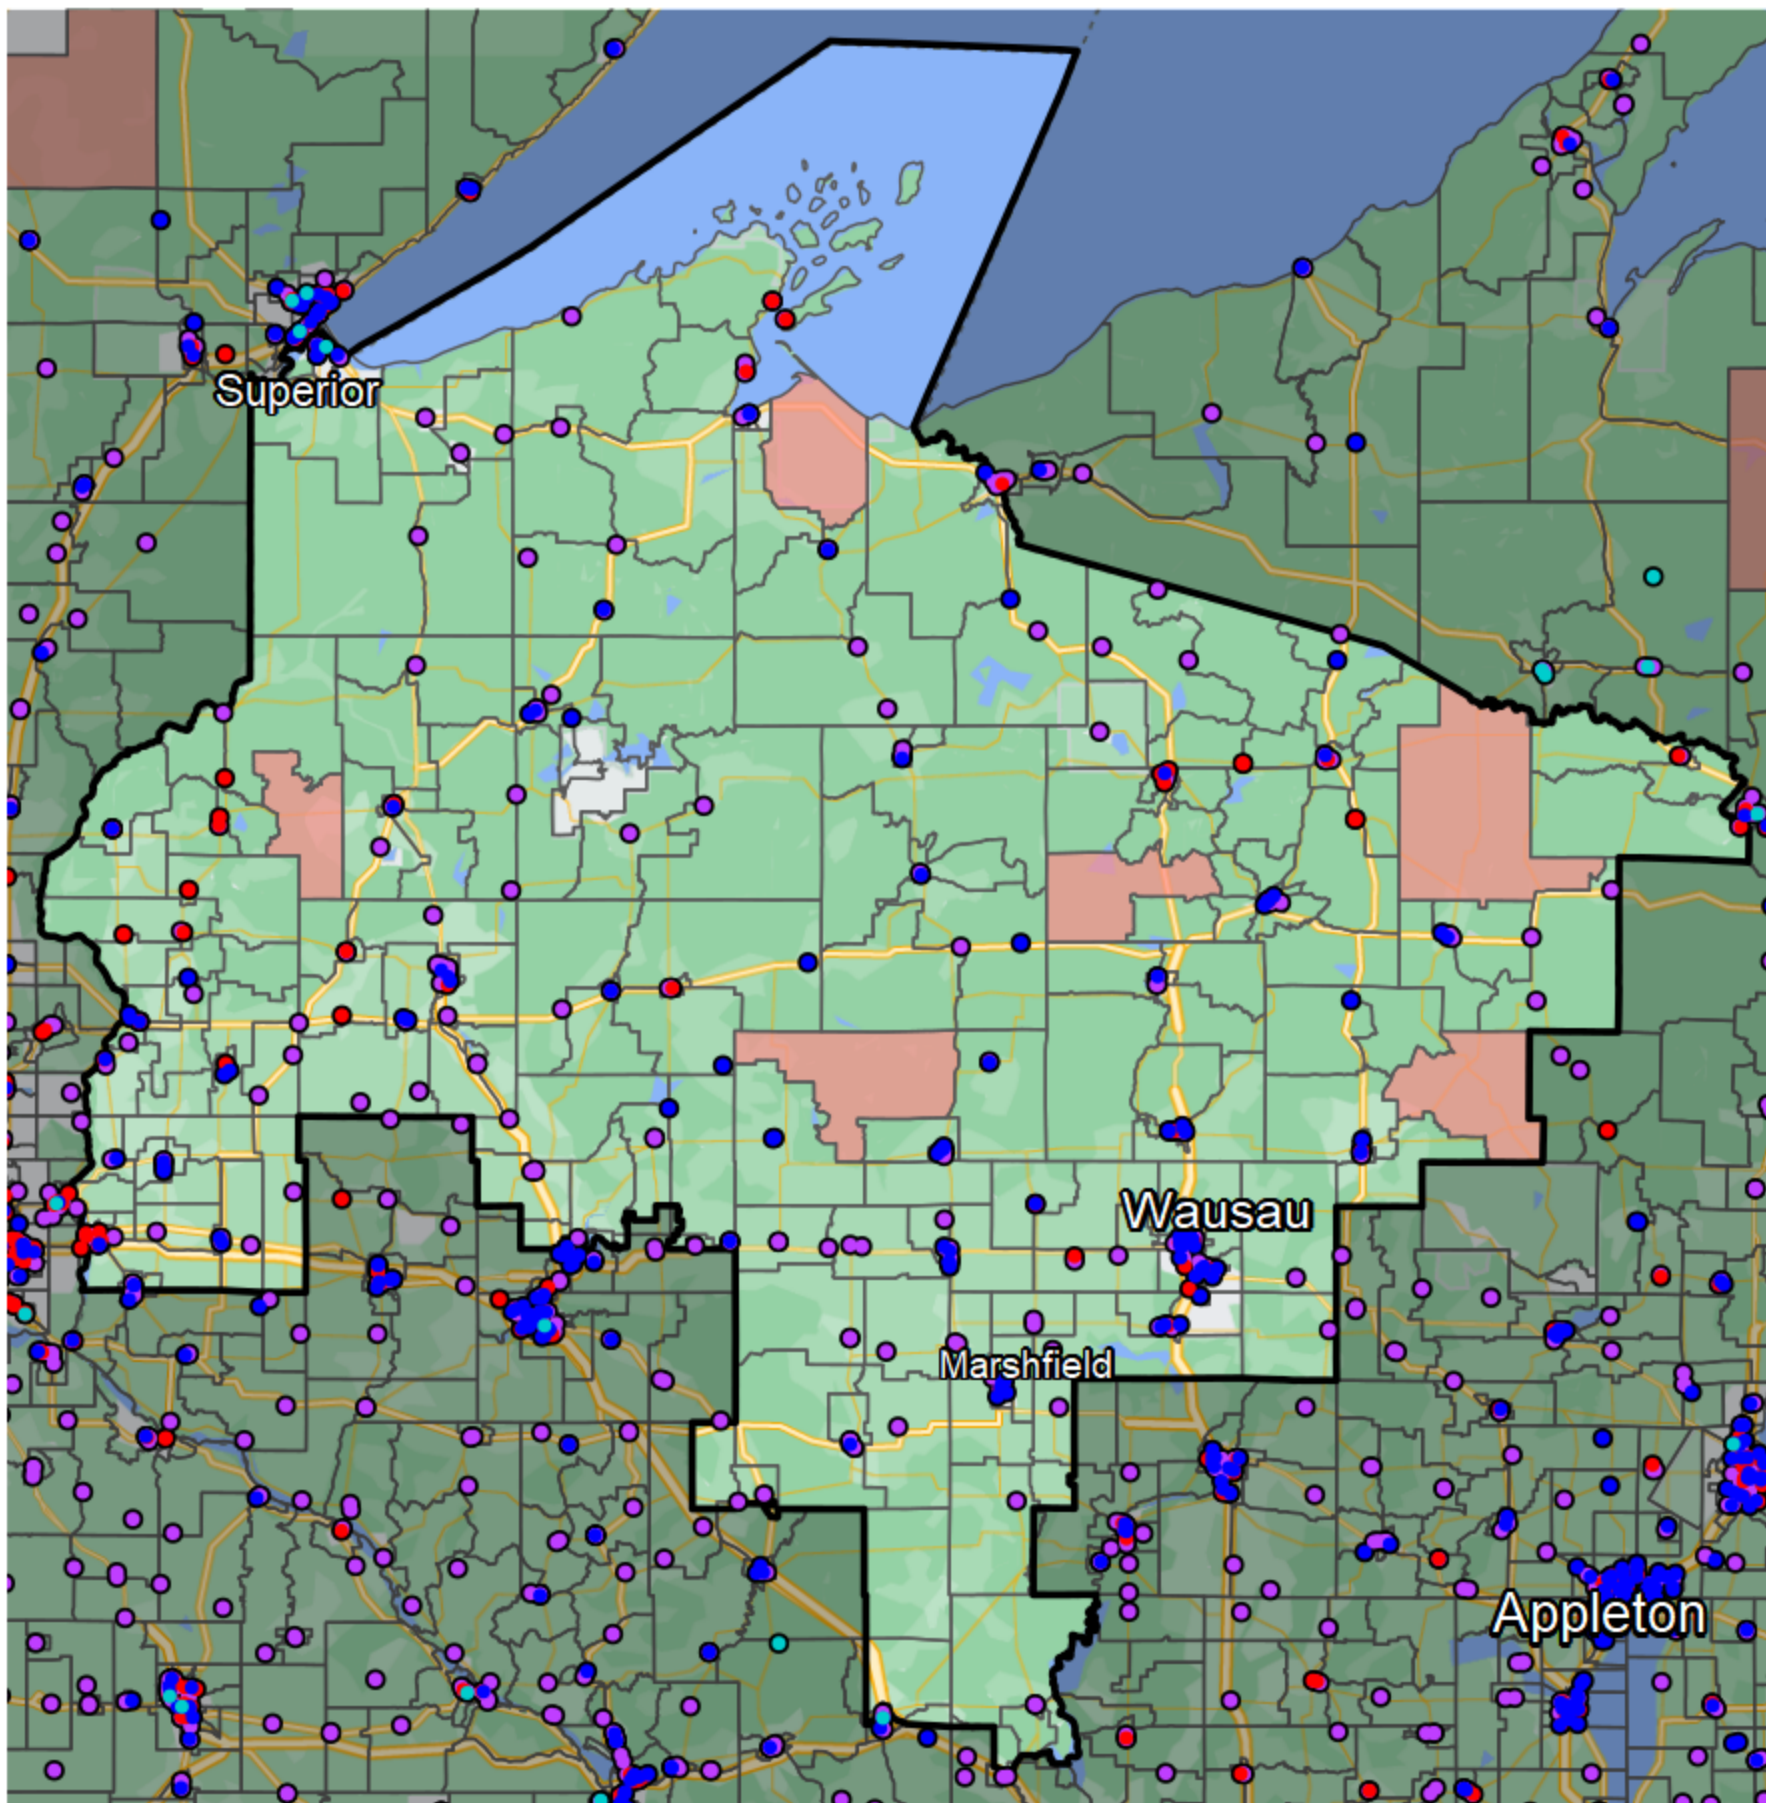

Wisconsin - Congressional District 7

Banking Desert

No Branches within 10 Miles of Population Center

Financial Institutions

- Bank: 212
- Bank, Out-of-State: 58
- Credit Union: 108
- Credit Union, Out-of-State: 1