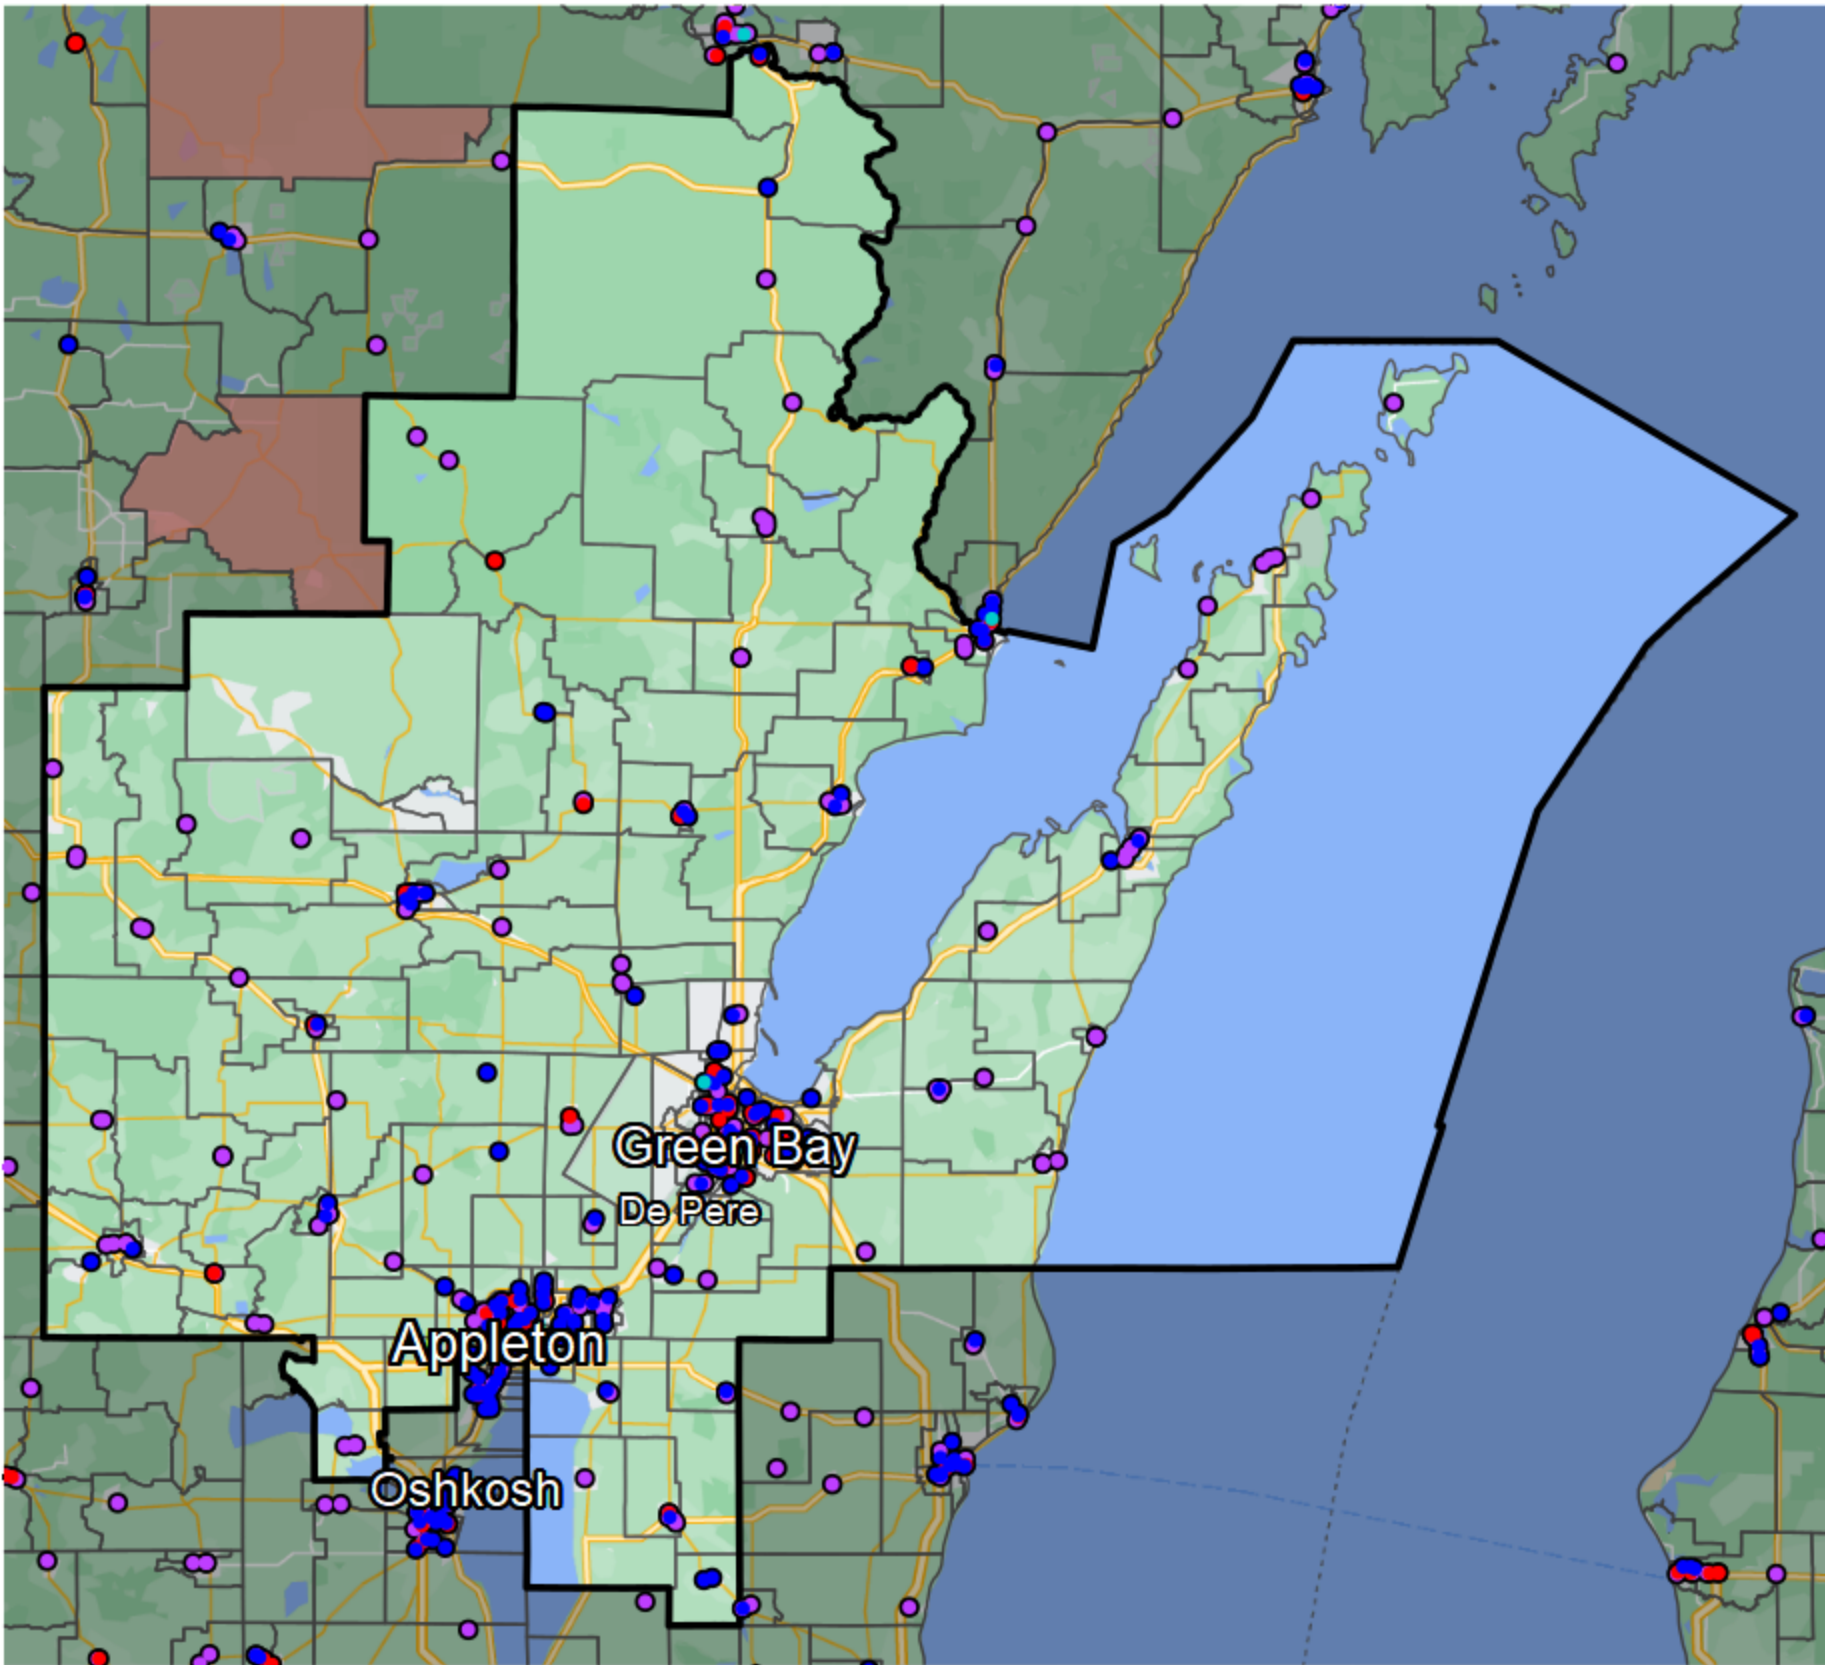

Wisconsin - Congressional District 8

- Banking Desert**
- No Branches within 10 Miles of Population Center
- Financial Institutions**
- Bank: 165
 - Bank, Out-of-State: 46
 - Credit Union: 105
 - Credit Union, Out-of-State: 1

Sources: NCUA, FDIC, UW-Madison Population Lab, CDFI, US Census, Google Maps, CUNA