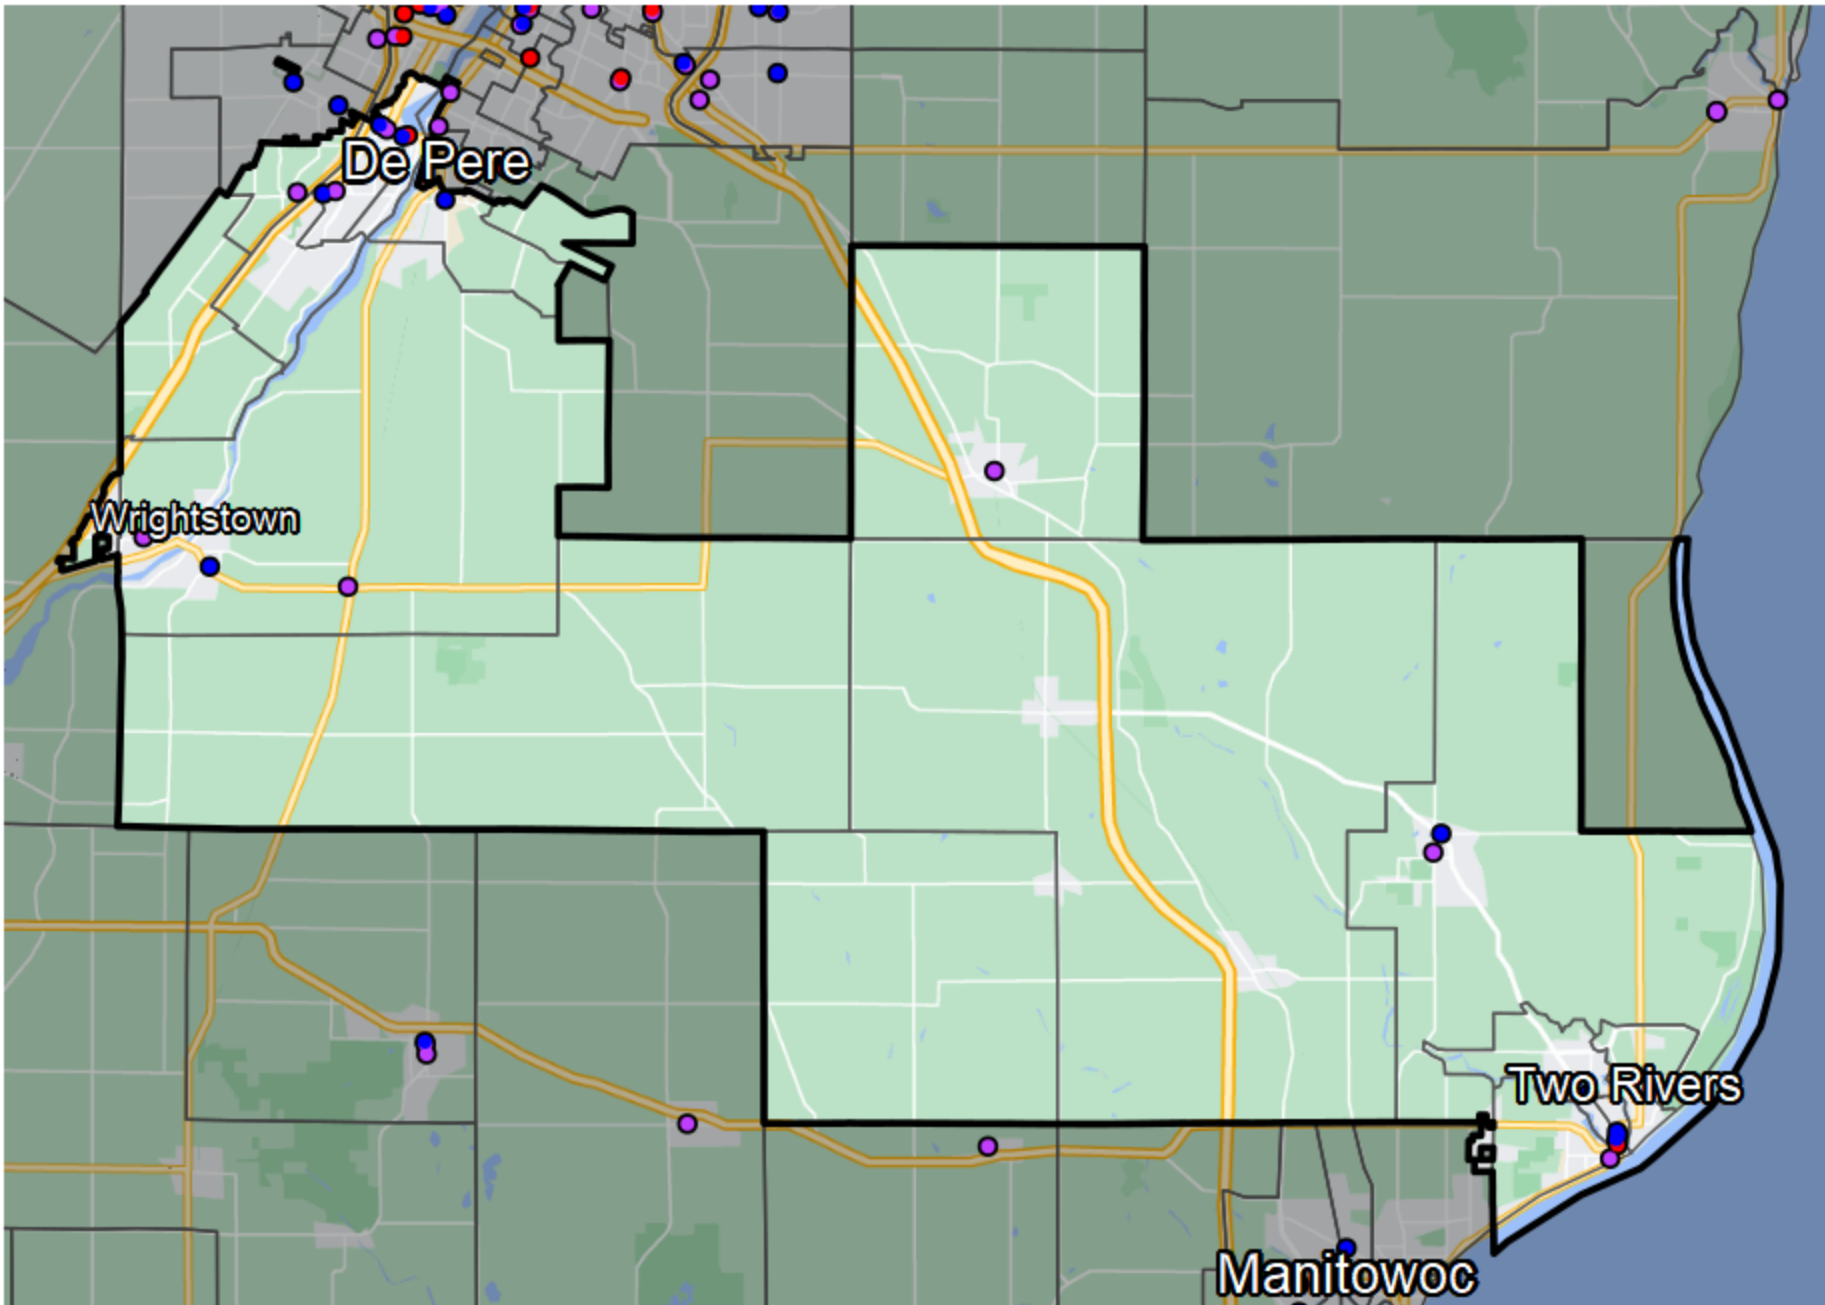

Wisconsin - Assembly District 2

Banking Desert

No Branches within 10 Miles of Population Center

Financial Institutions

- Bank: 10
- Bank, Out-of-State: 2
- Credit Union: 10
- Credit Union, Out-of-State: 0