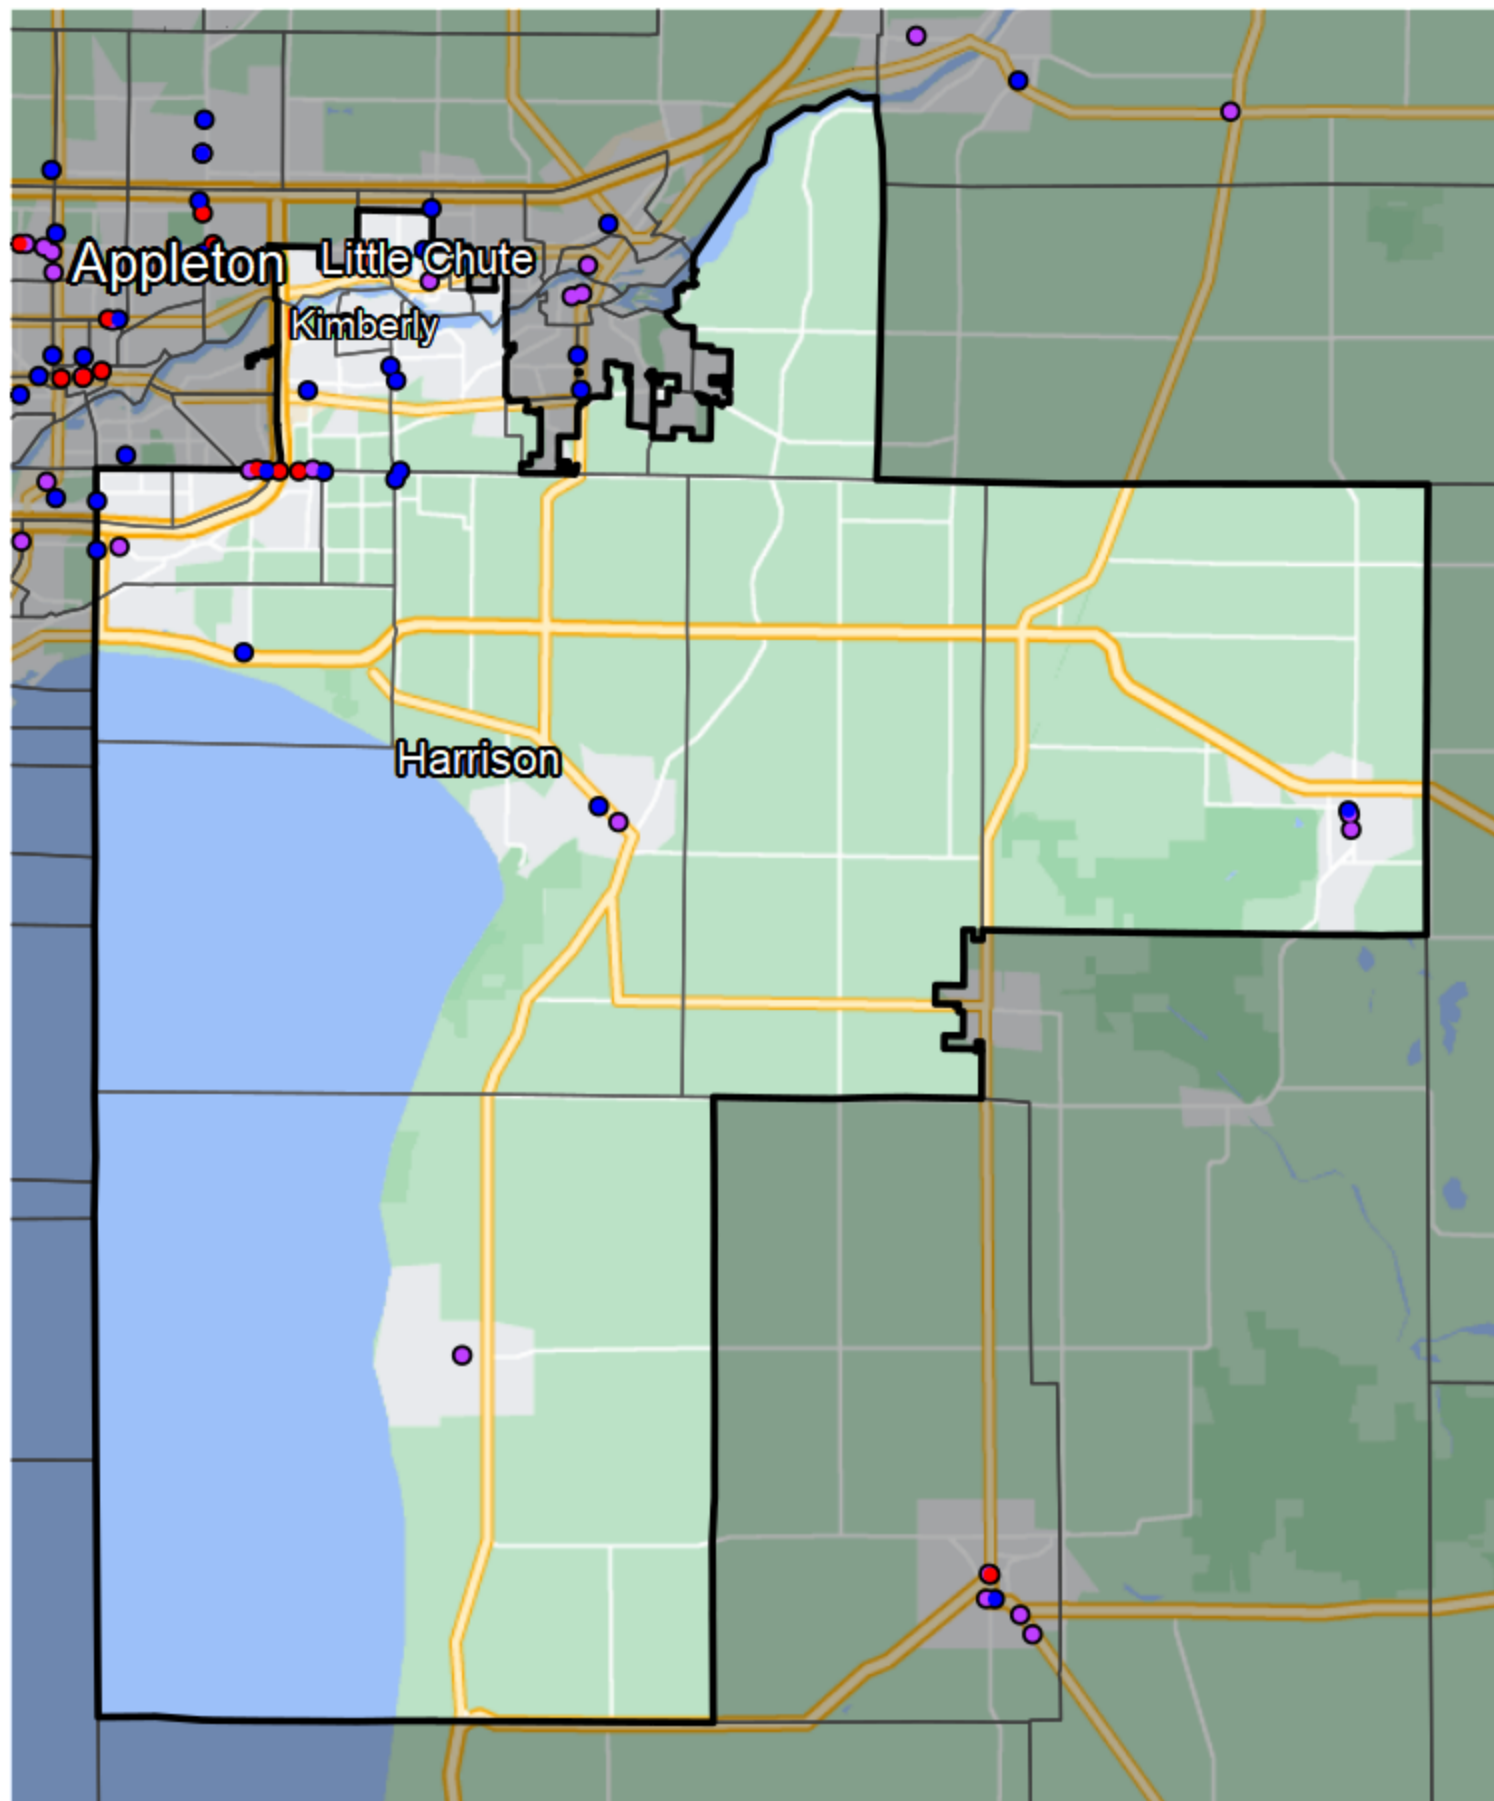

Wisconsin - Assembly District 3

Banking Desert

■ No Branches within 10 Miles of Population Center

Financial Institutions

- Bank: 9
- Bank, Out-of-State: 2
- Credit Union: 15
- Credit Union, Out-of-State: 0