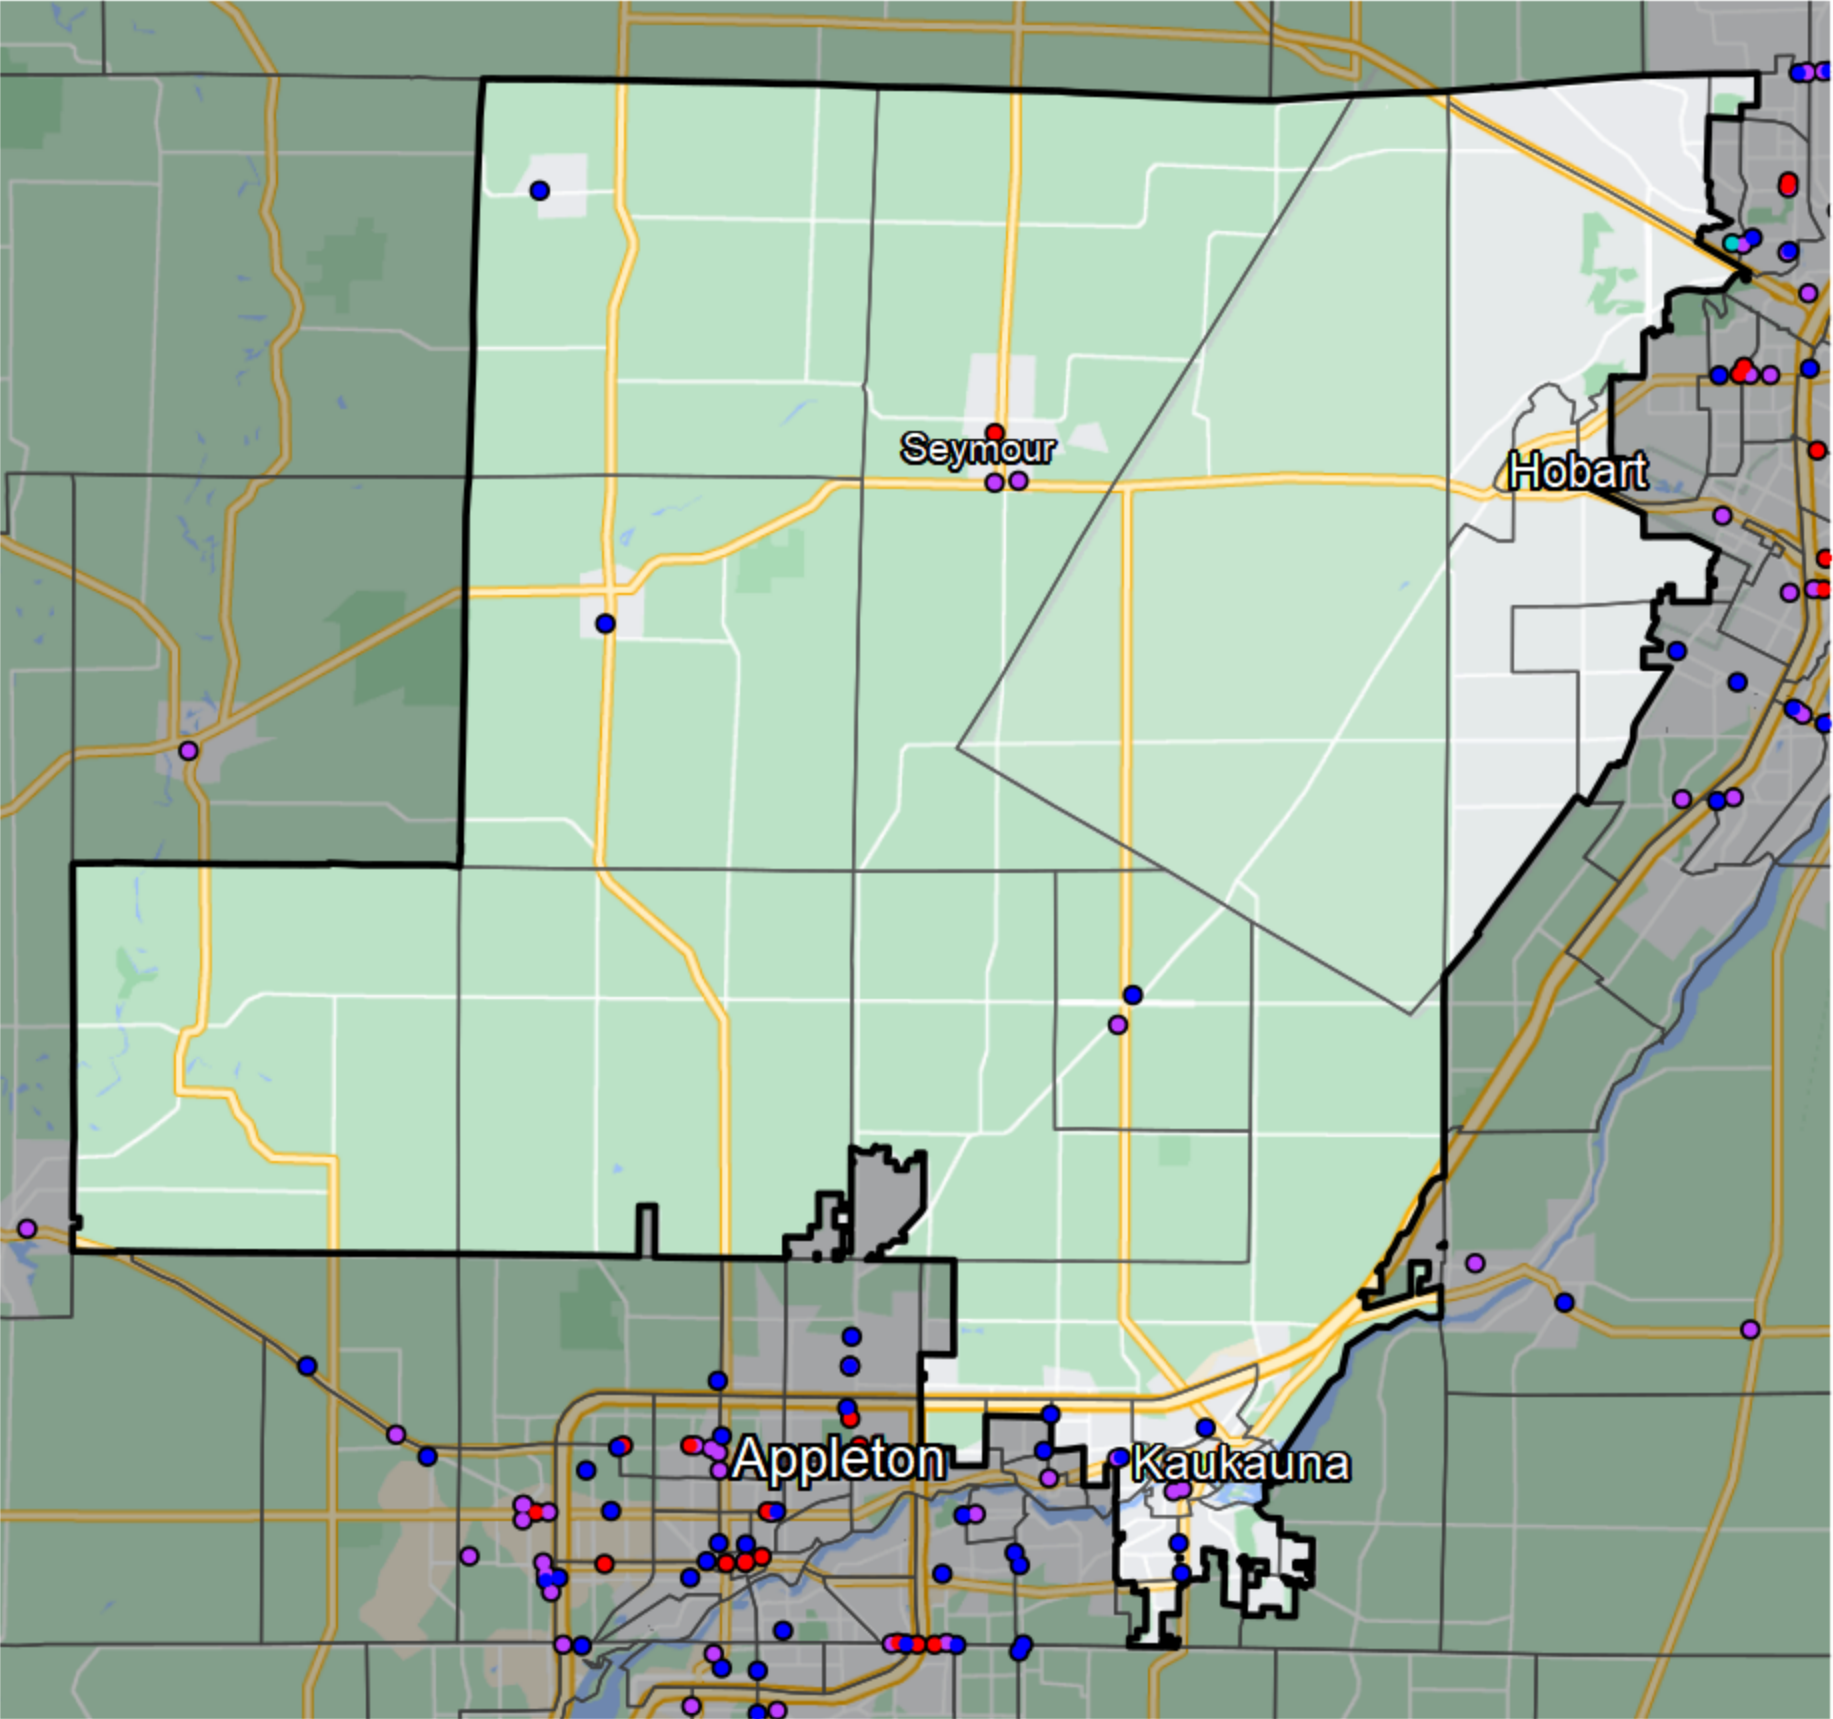

# Wisconsin - Assembly District 5

- Banking Desert**
- No Branches within 10 Miles of Population Center
- Financial Institutions**
- Bank: 7
  - Bank, Out-of-State: 1
  - Credit Union: 8
  - Credit Union, Out-of-State: 0

Sources: NCUA, FDIC, UW-Madison Population Lab, CDFI, US Census, Google Maps, CUNA