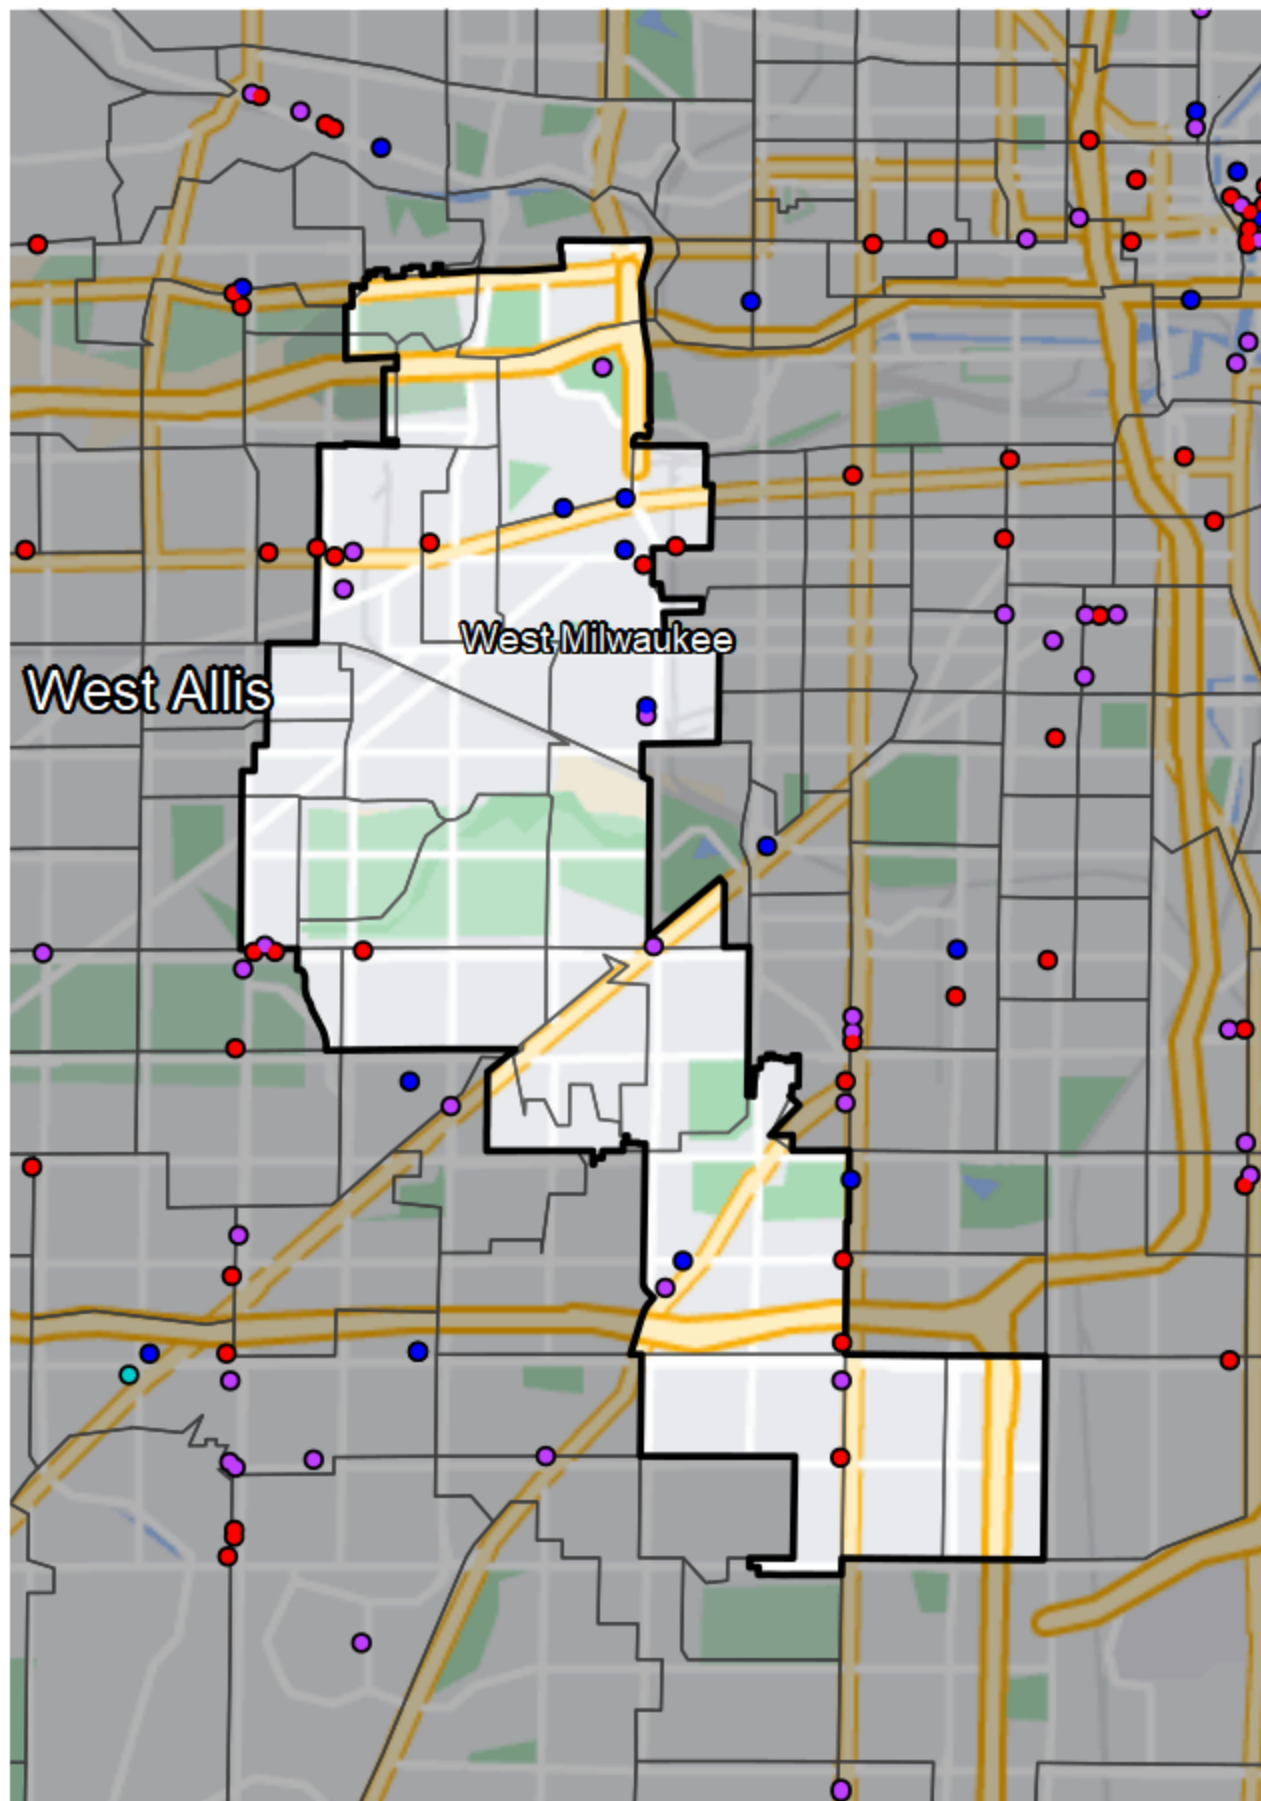

# Wisconsin - Assembly District 7

## Banking Desert

No Branches within 10 Miles of Population Center

## Financial Institutions

- Bank: 8
- Bank, Out-of-State: 8
- Credit Union: 5
- Credit Union, Out-of-State: 0