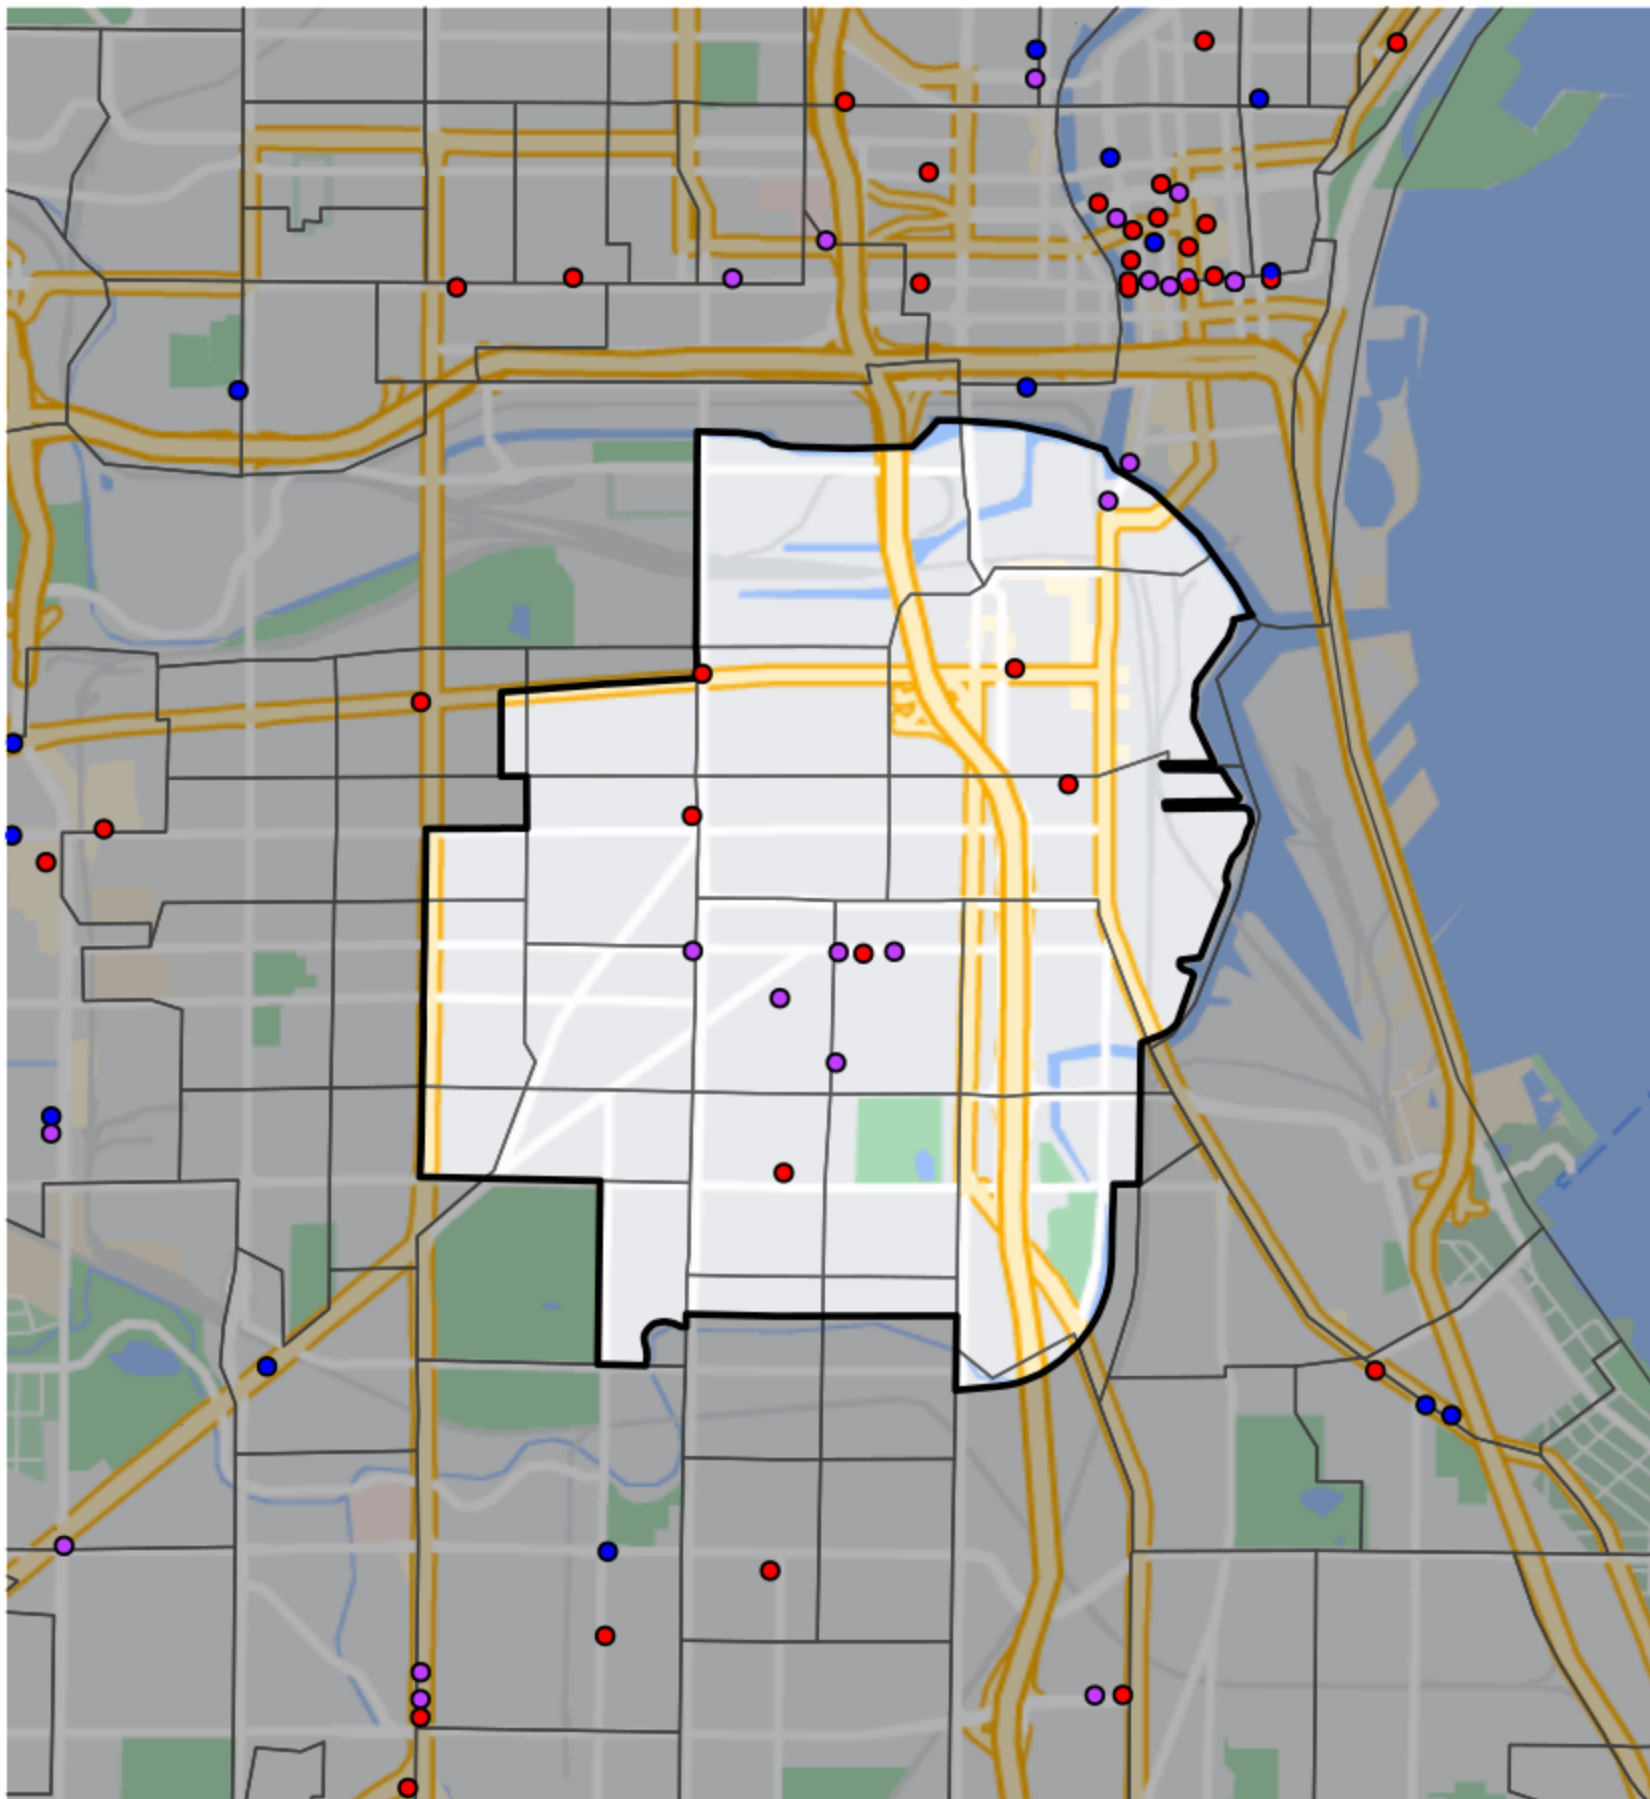

Wisconsin - Assembly District 8

Banking Desert

 No Branches within 10 Miles of Population Center

Financial Institutions

-  Bank: 6
-  Bank, Out-of-State: 6
-  Credit Union: 0
-  Credit Union, Out-of-State: 0