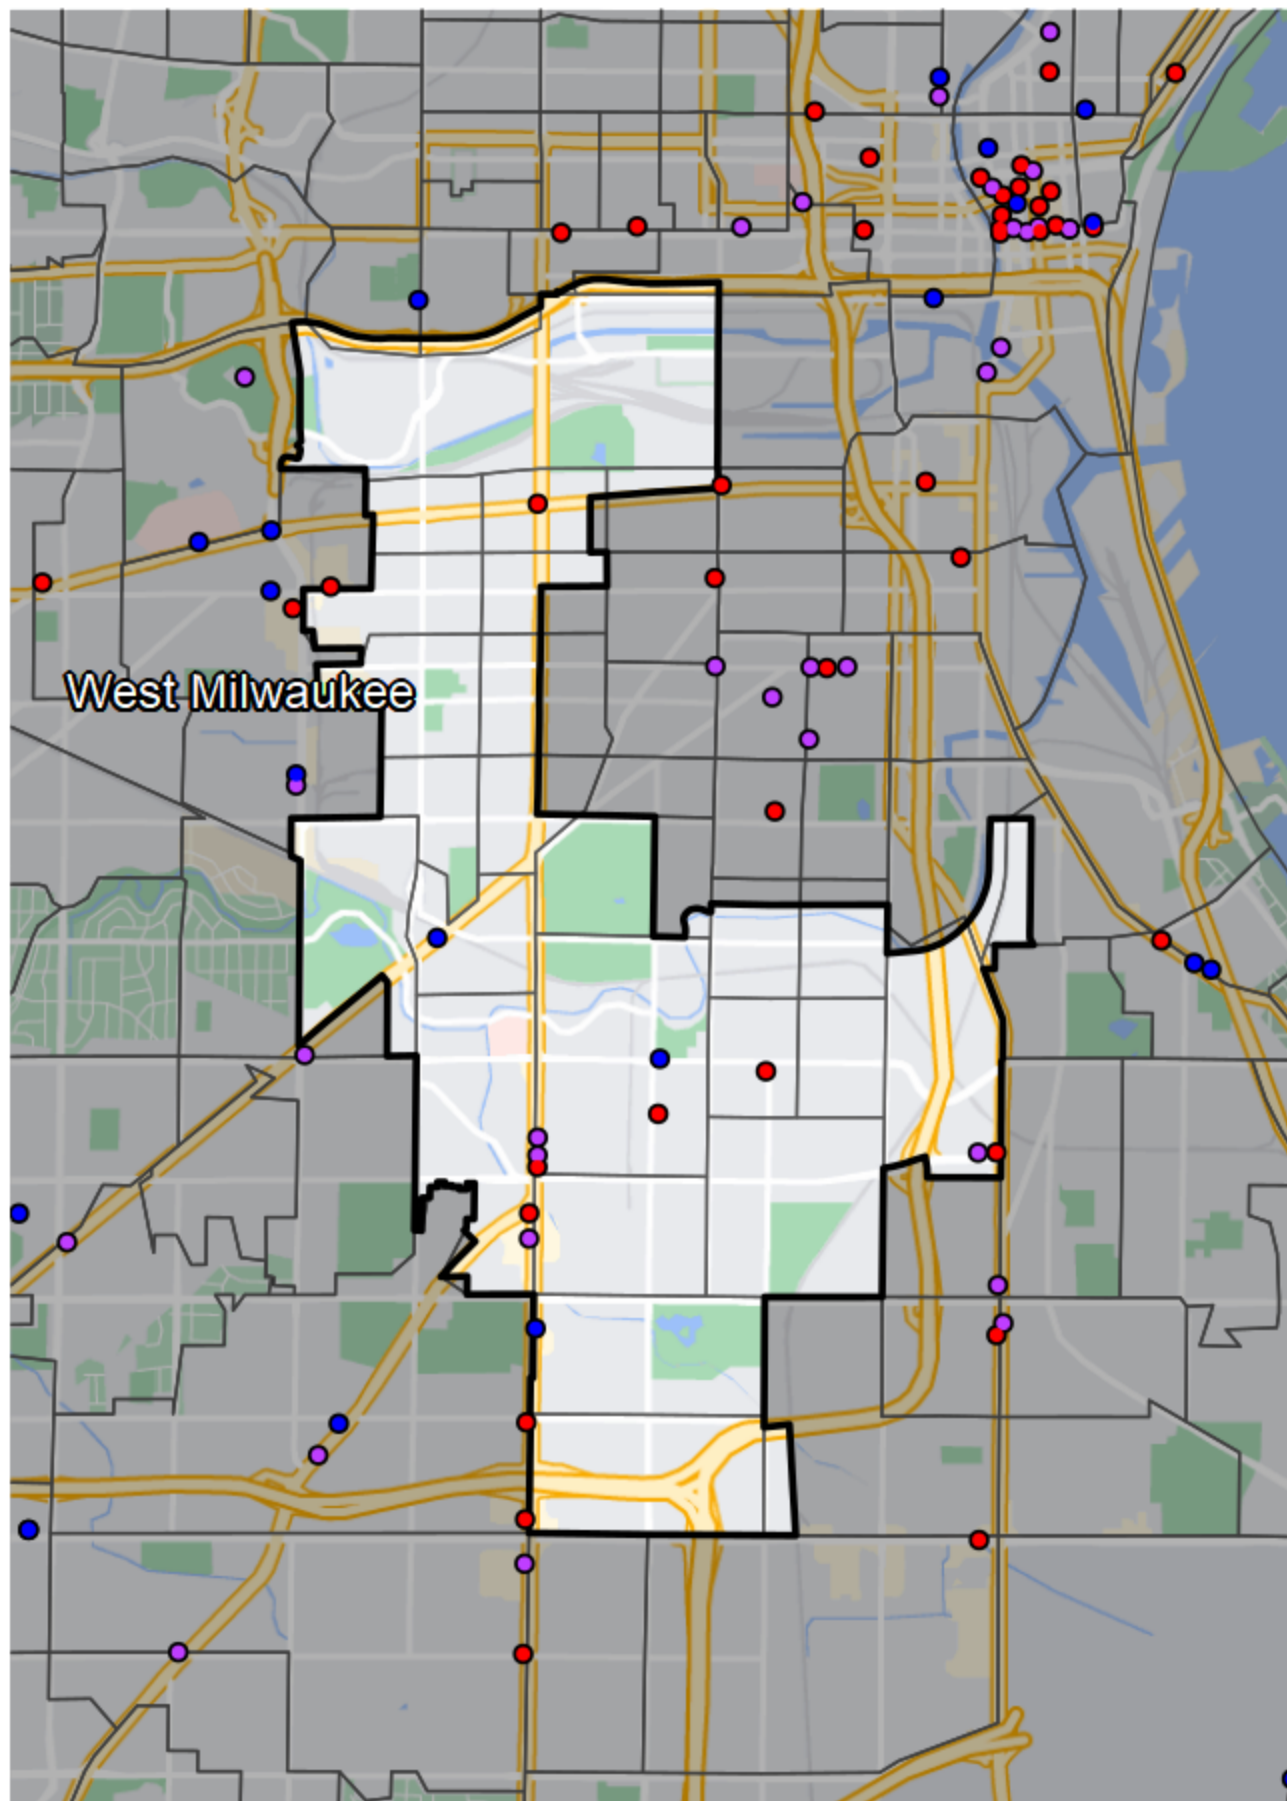

Wisconsin - Assembly District 9

West Milwaukee

- Banking Desert**
- No Branches within 10 Miles of Population Center
- Financial Institutions**
- Bank: 4
 - Bank, Out-of-State: 6
 - Credit Union: 3
 - Credit Union, Out-of-State: 0

Sources: NCUA, FDIC, UW-Madison Population Lab, CDFI, US Census, Google Maps, CUNA