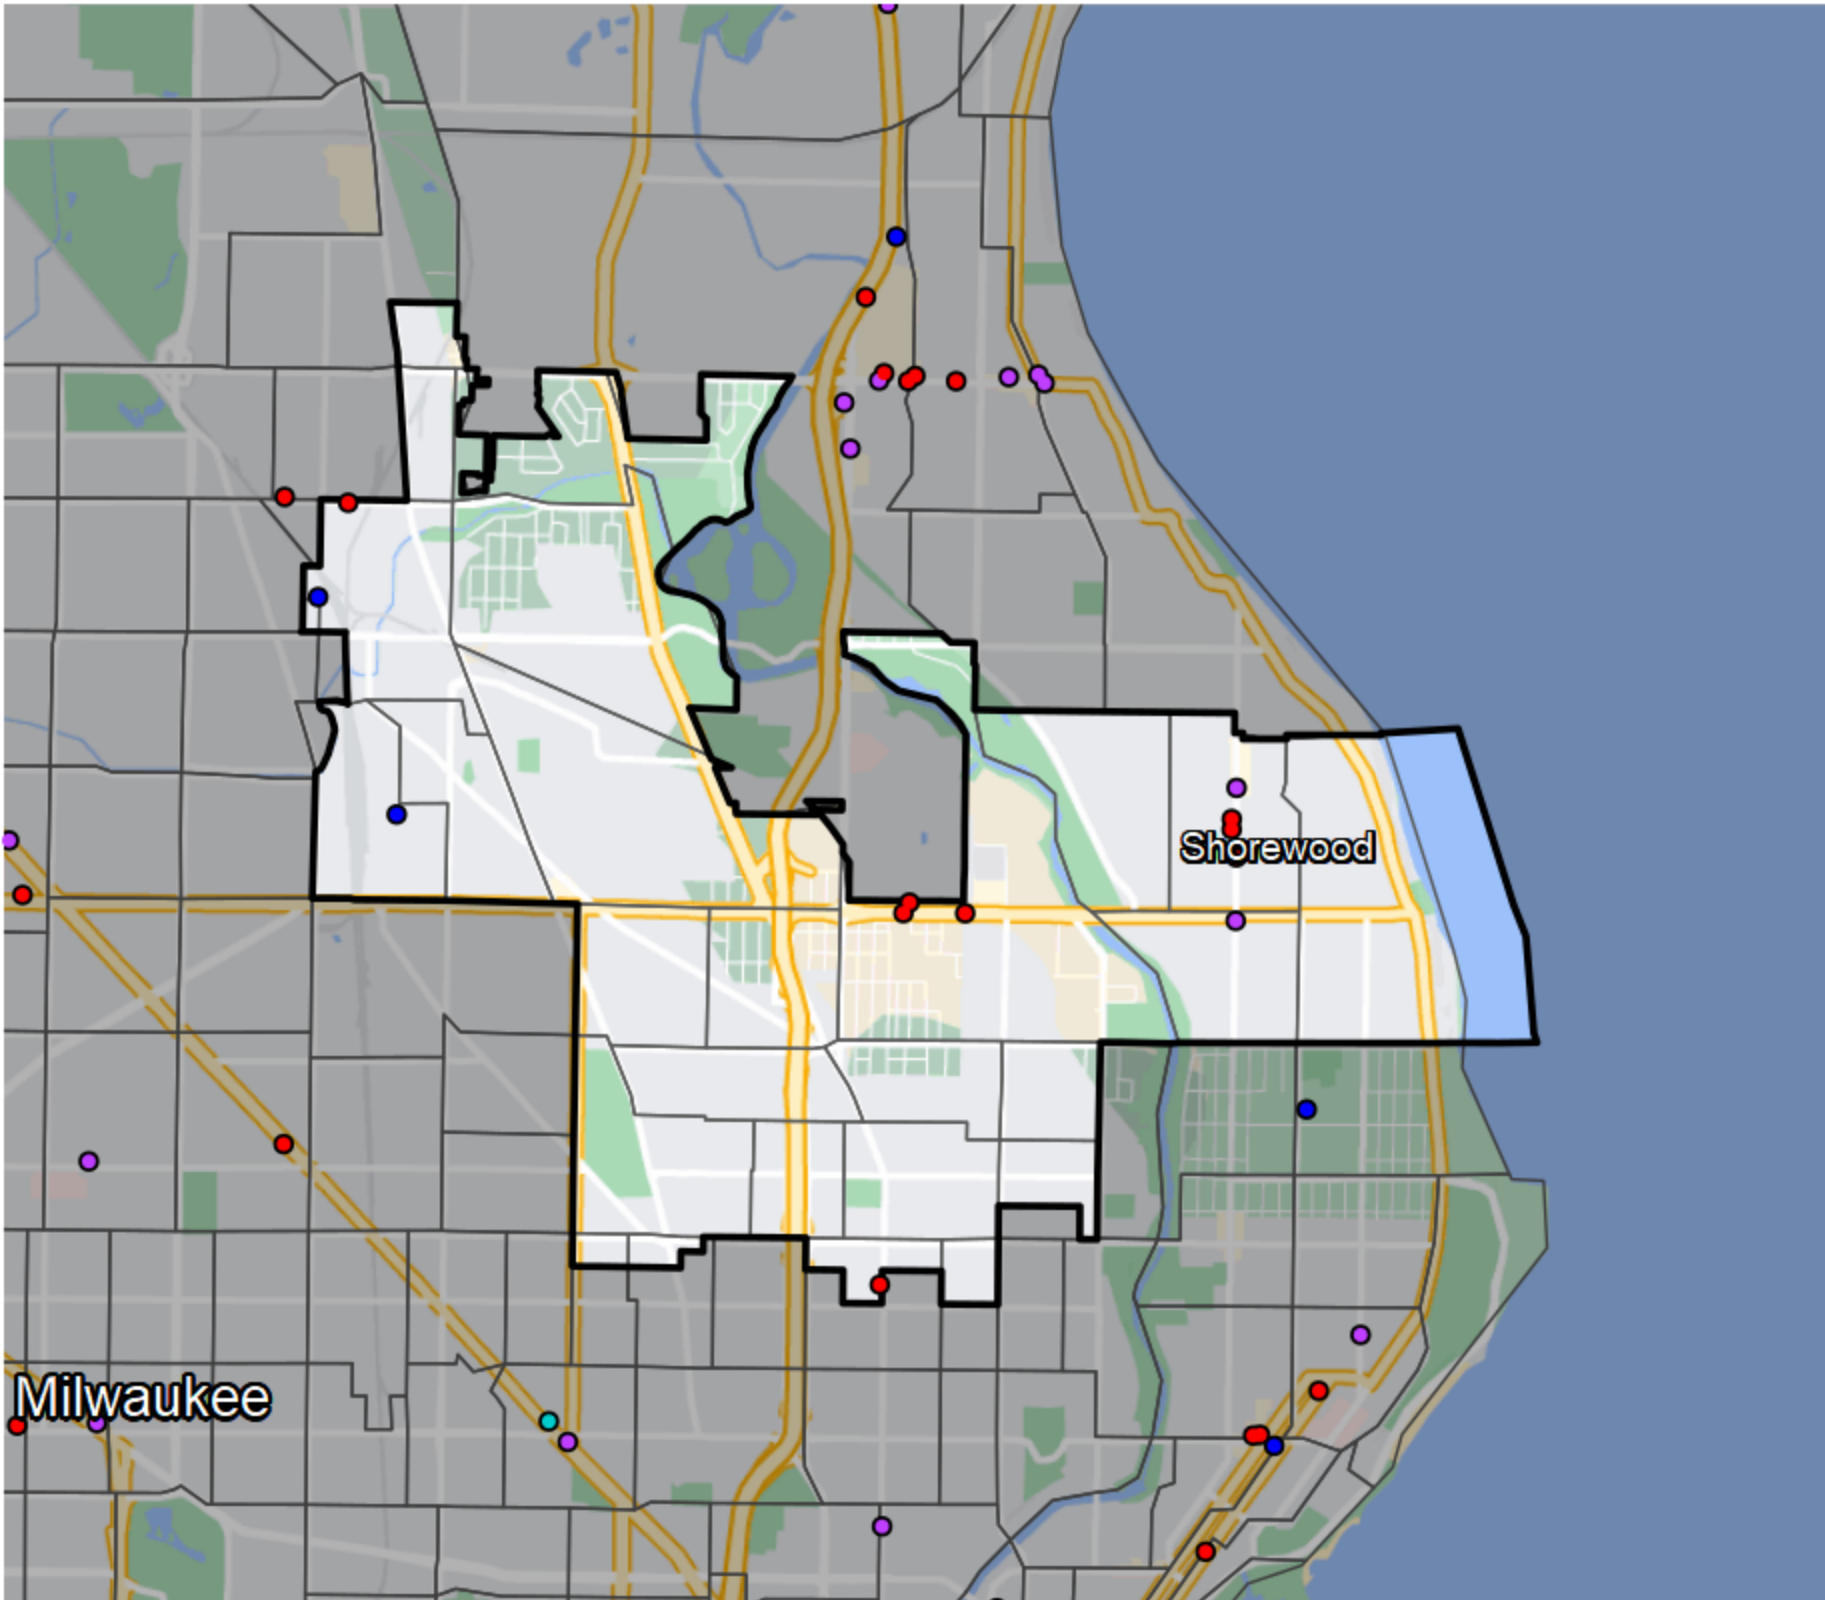

Wisconsin - Assembly District 10

Banking Desert

No Branches within 10 Miles of Population Center

Financial Institutions

- Bank: 2
- Bank, Out-of-State: 8
- Credit Union: 2
- Credit Union, Out-of-State: 0