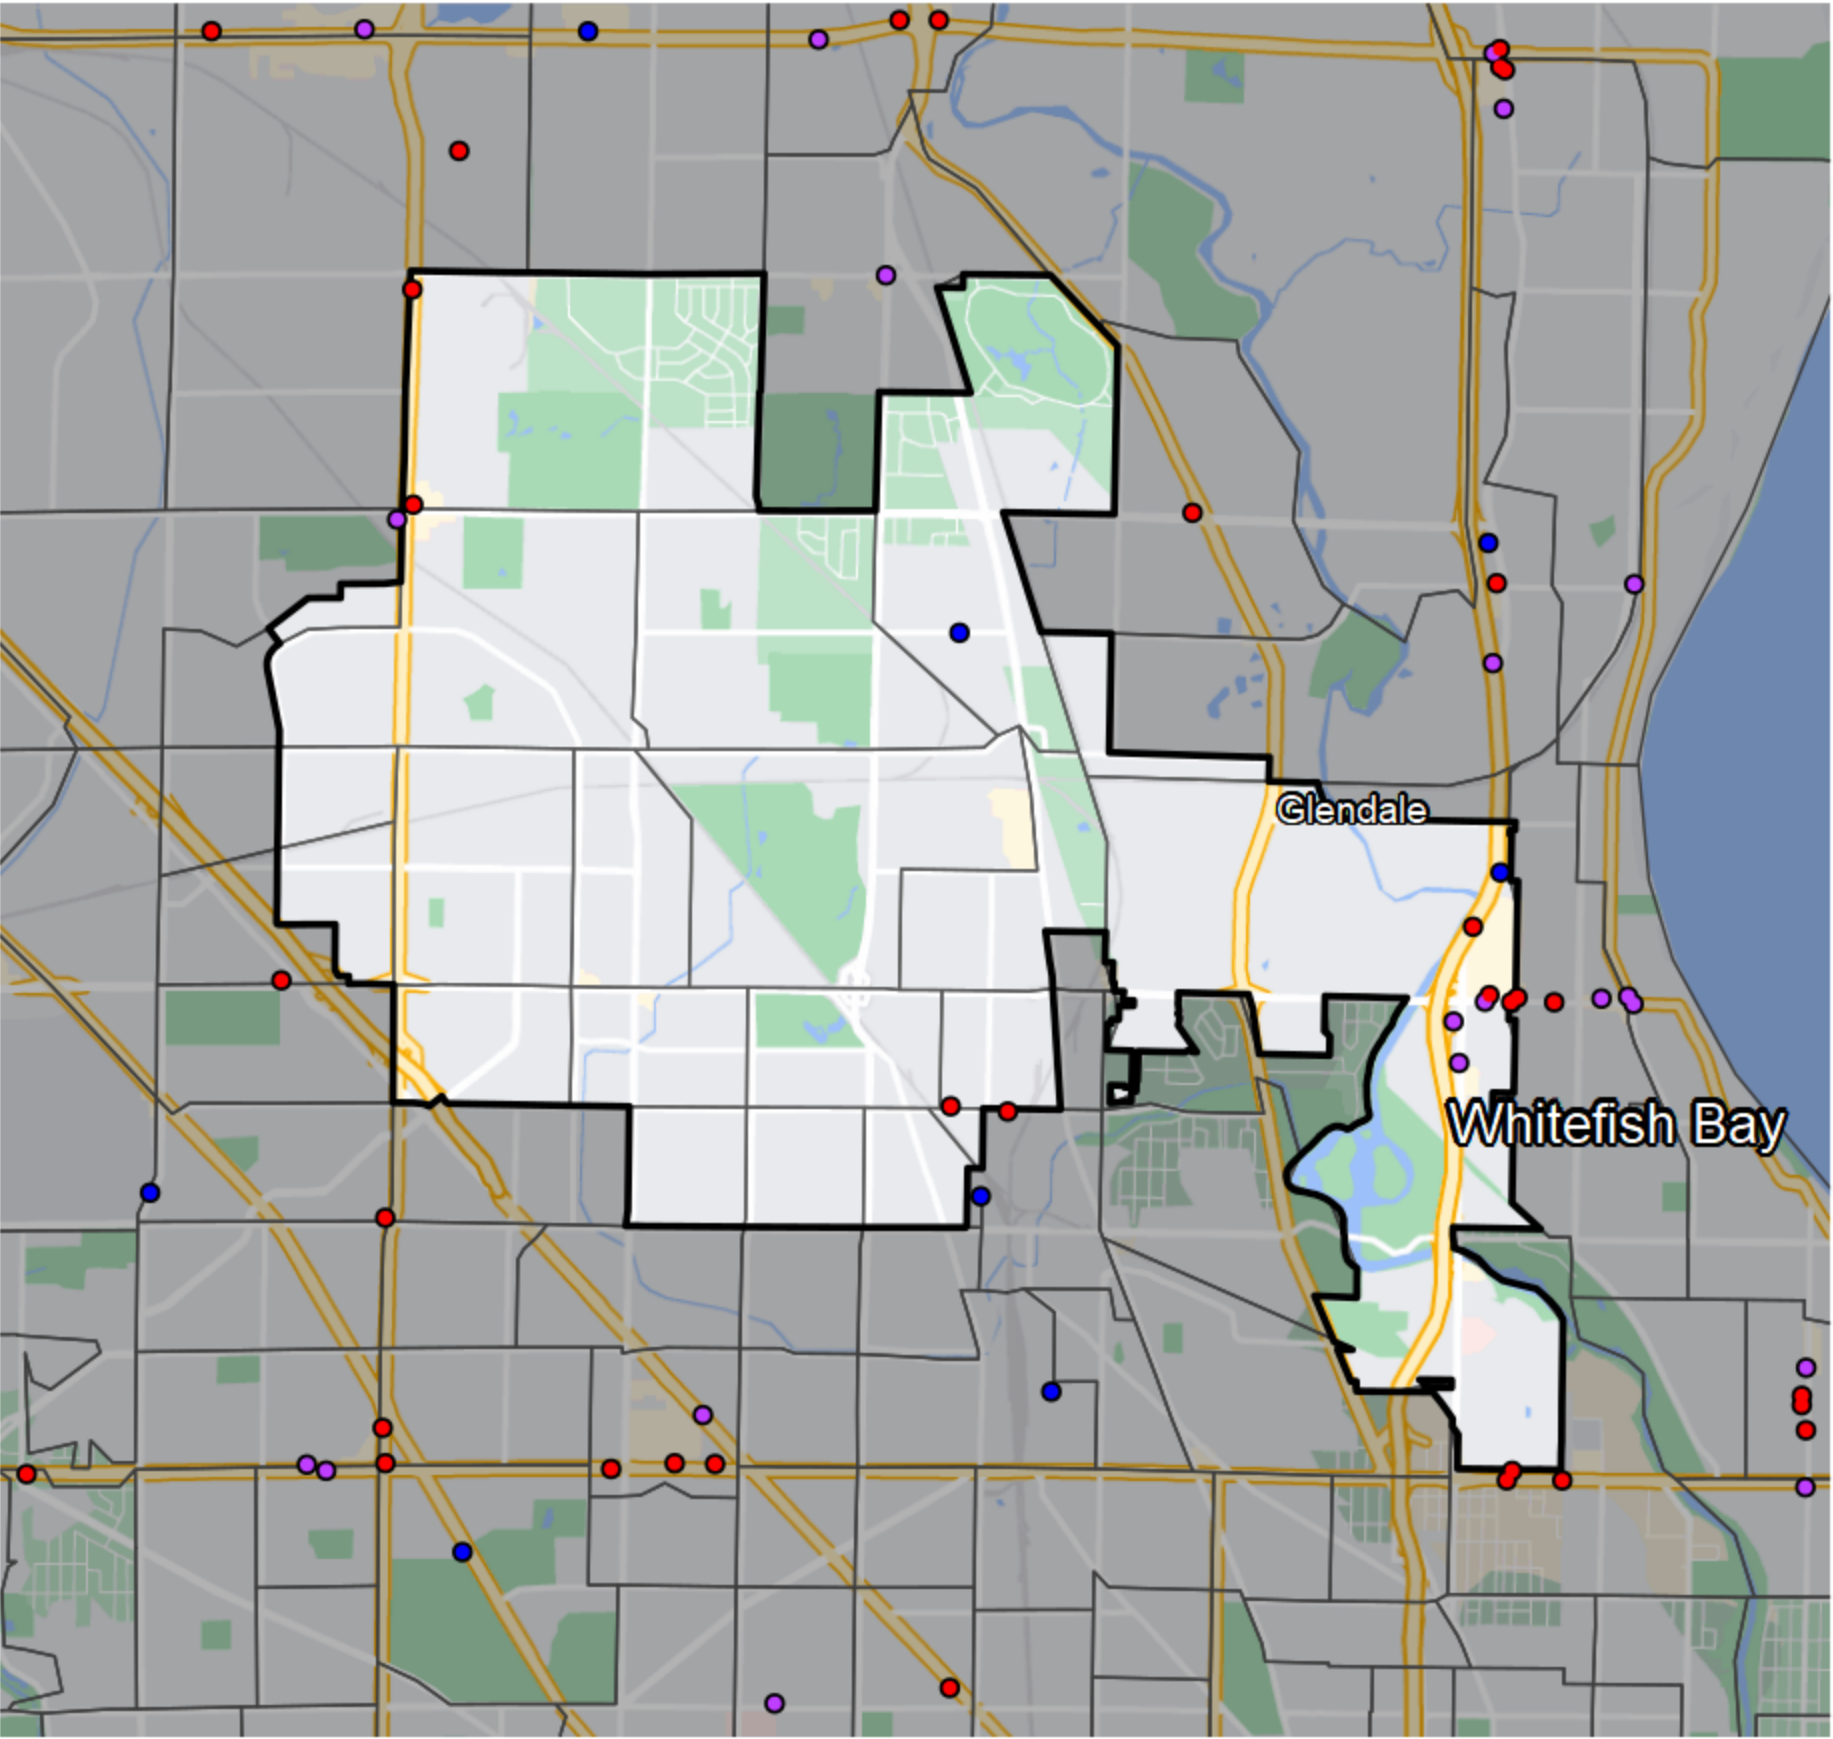

# Wisconsin - Assembly District 11

- Banking Desert**
- No Branches within 10 Miles of Population Center
- Financial Institutions**
- Bank: 3
  - Bank, Out-of-State: 6
  - Credit Union: 2
  - Credit Union, Out-of-State: 0

Sources: NCUA, FDIC, UW-Madison Population Lab, CDFI, US Census, Google Maps, CUNA