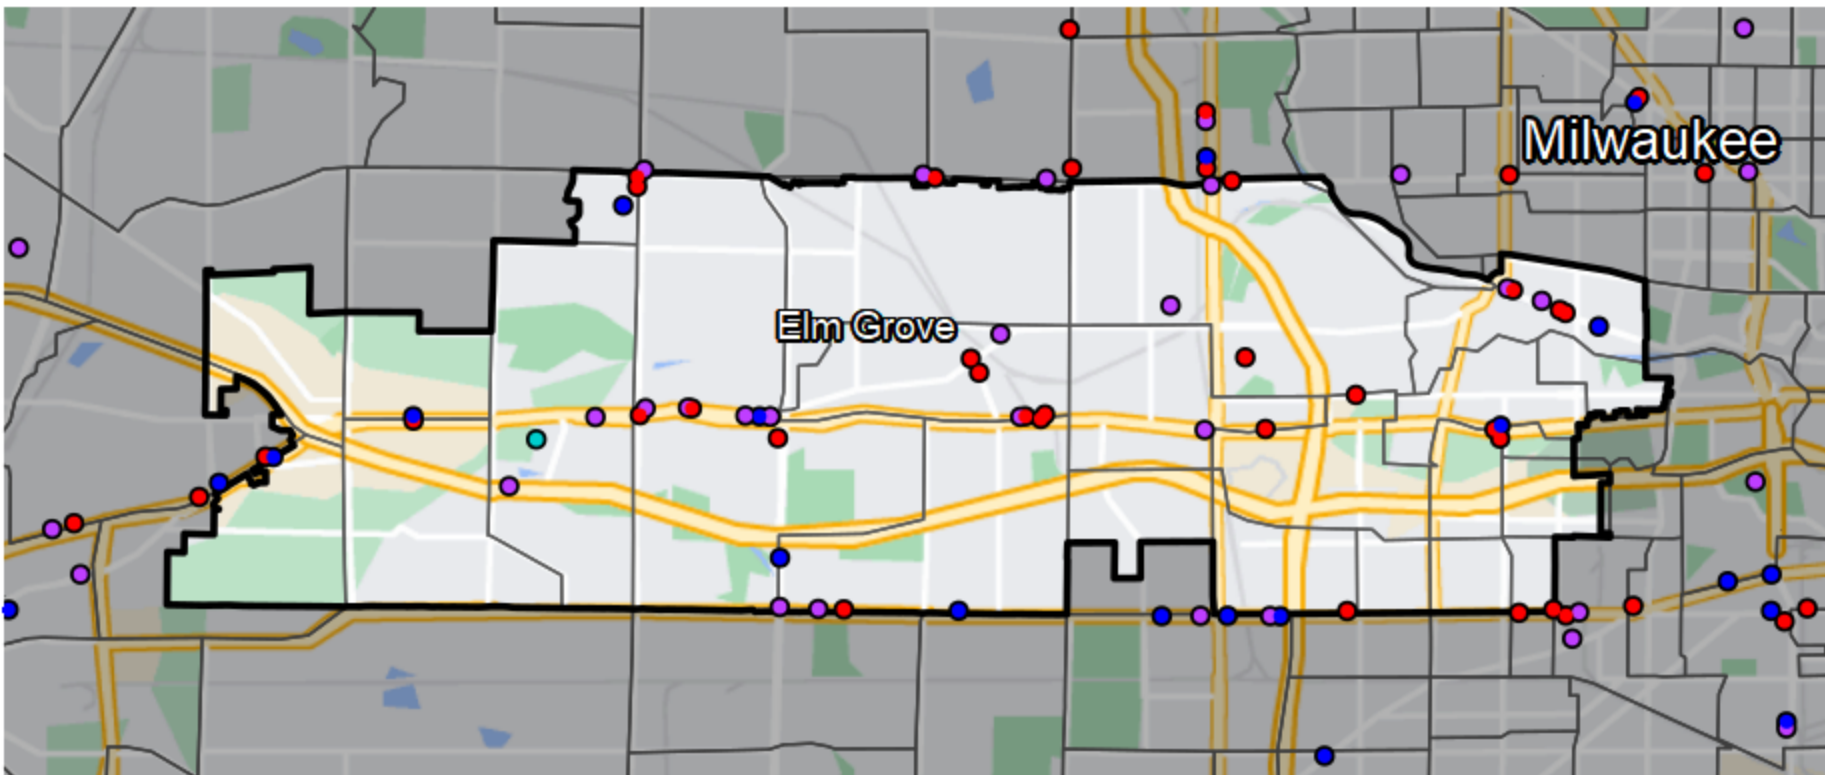

Wisconsin - Assembly District 13

Banking Desert

No Branches within 10 Miles of Population Center

Financial Institutions

- Bank: 16
- Bank, Out-of-State: 23
- Credit Union: 7
- Credit Union, Out-of-State: 1

Sources: NCUA, FDIC, UW-Madison Population Lab, CDFI, US Census, Google Maps, CUNA