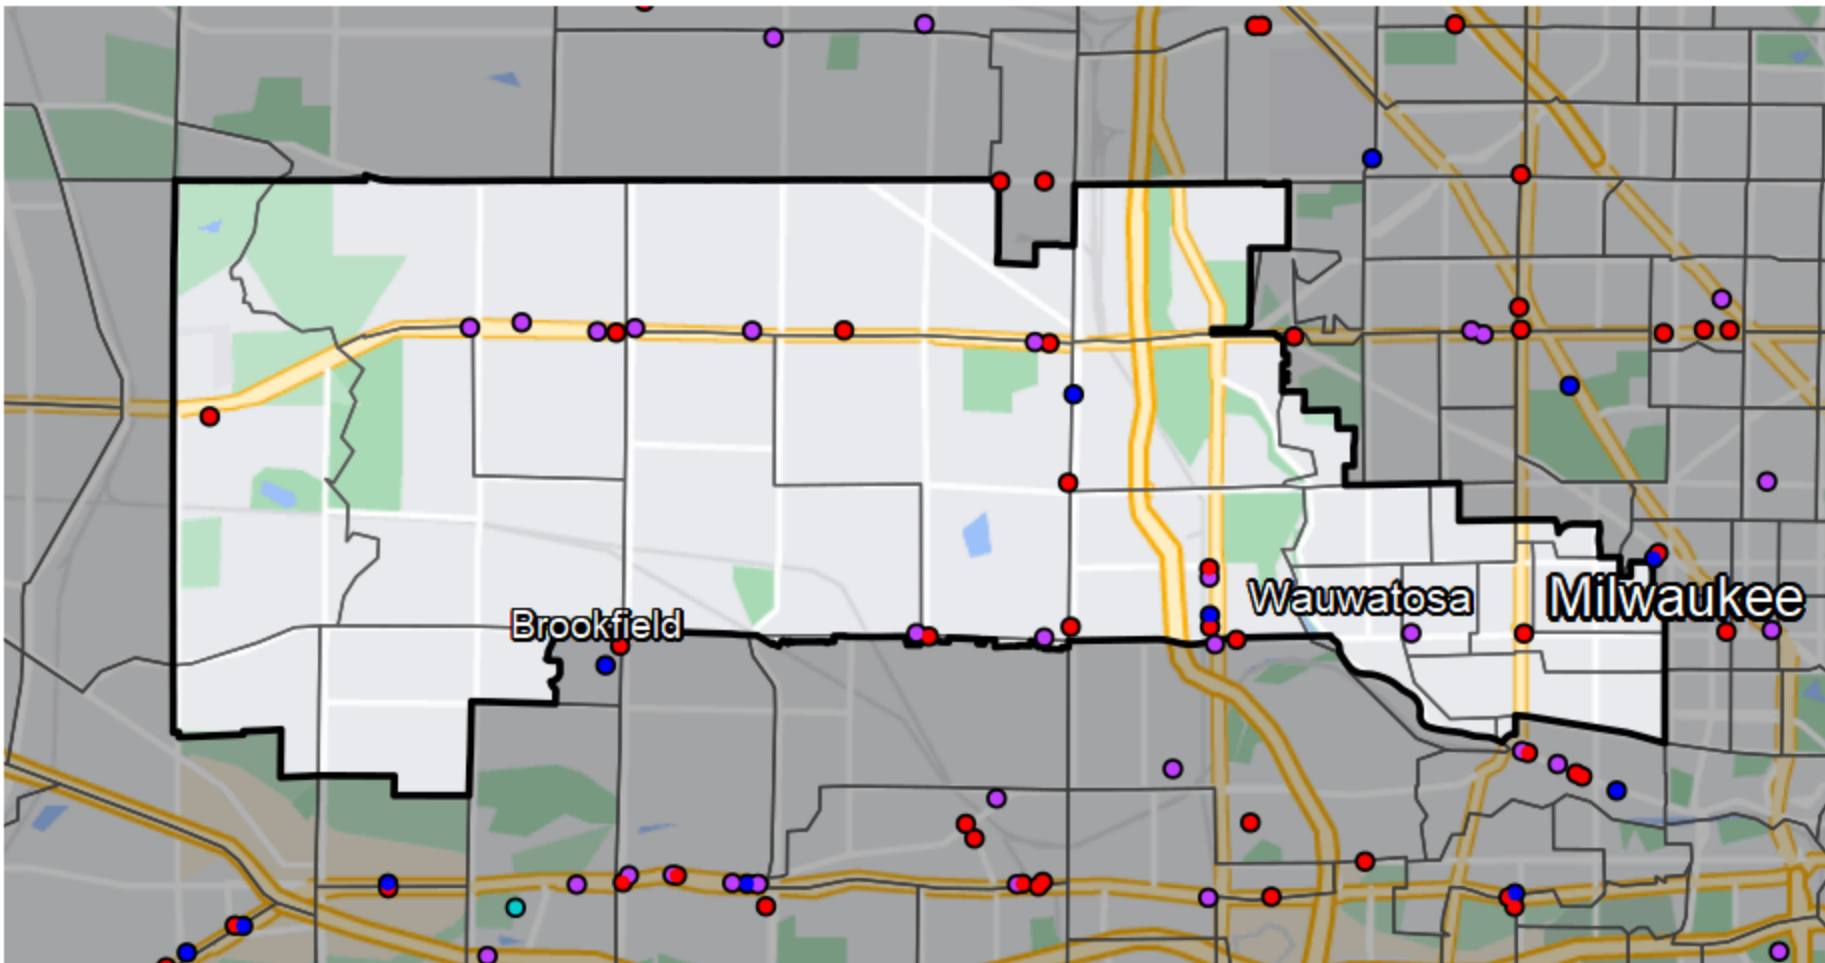

## Wisconsin - Assembly District 14

Banking Desert  
No Branches within 10 Miles of Population Center

Financial Institutions  
Bank: 11  
Bank, Out-of-State: 10  
Credit Union: 2  
Credit Union, Out-of-State: 0

Sources: NCUA, FDIC, UW-Madison Population Lab, CDFI, US Census, Google Maps, CUNA