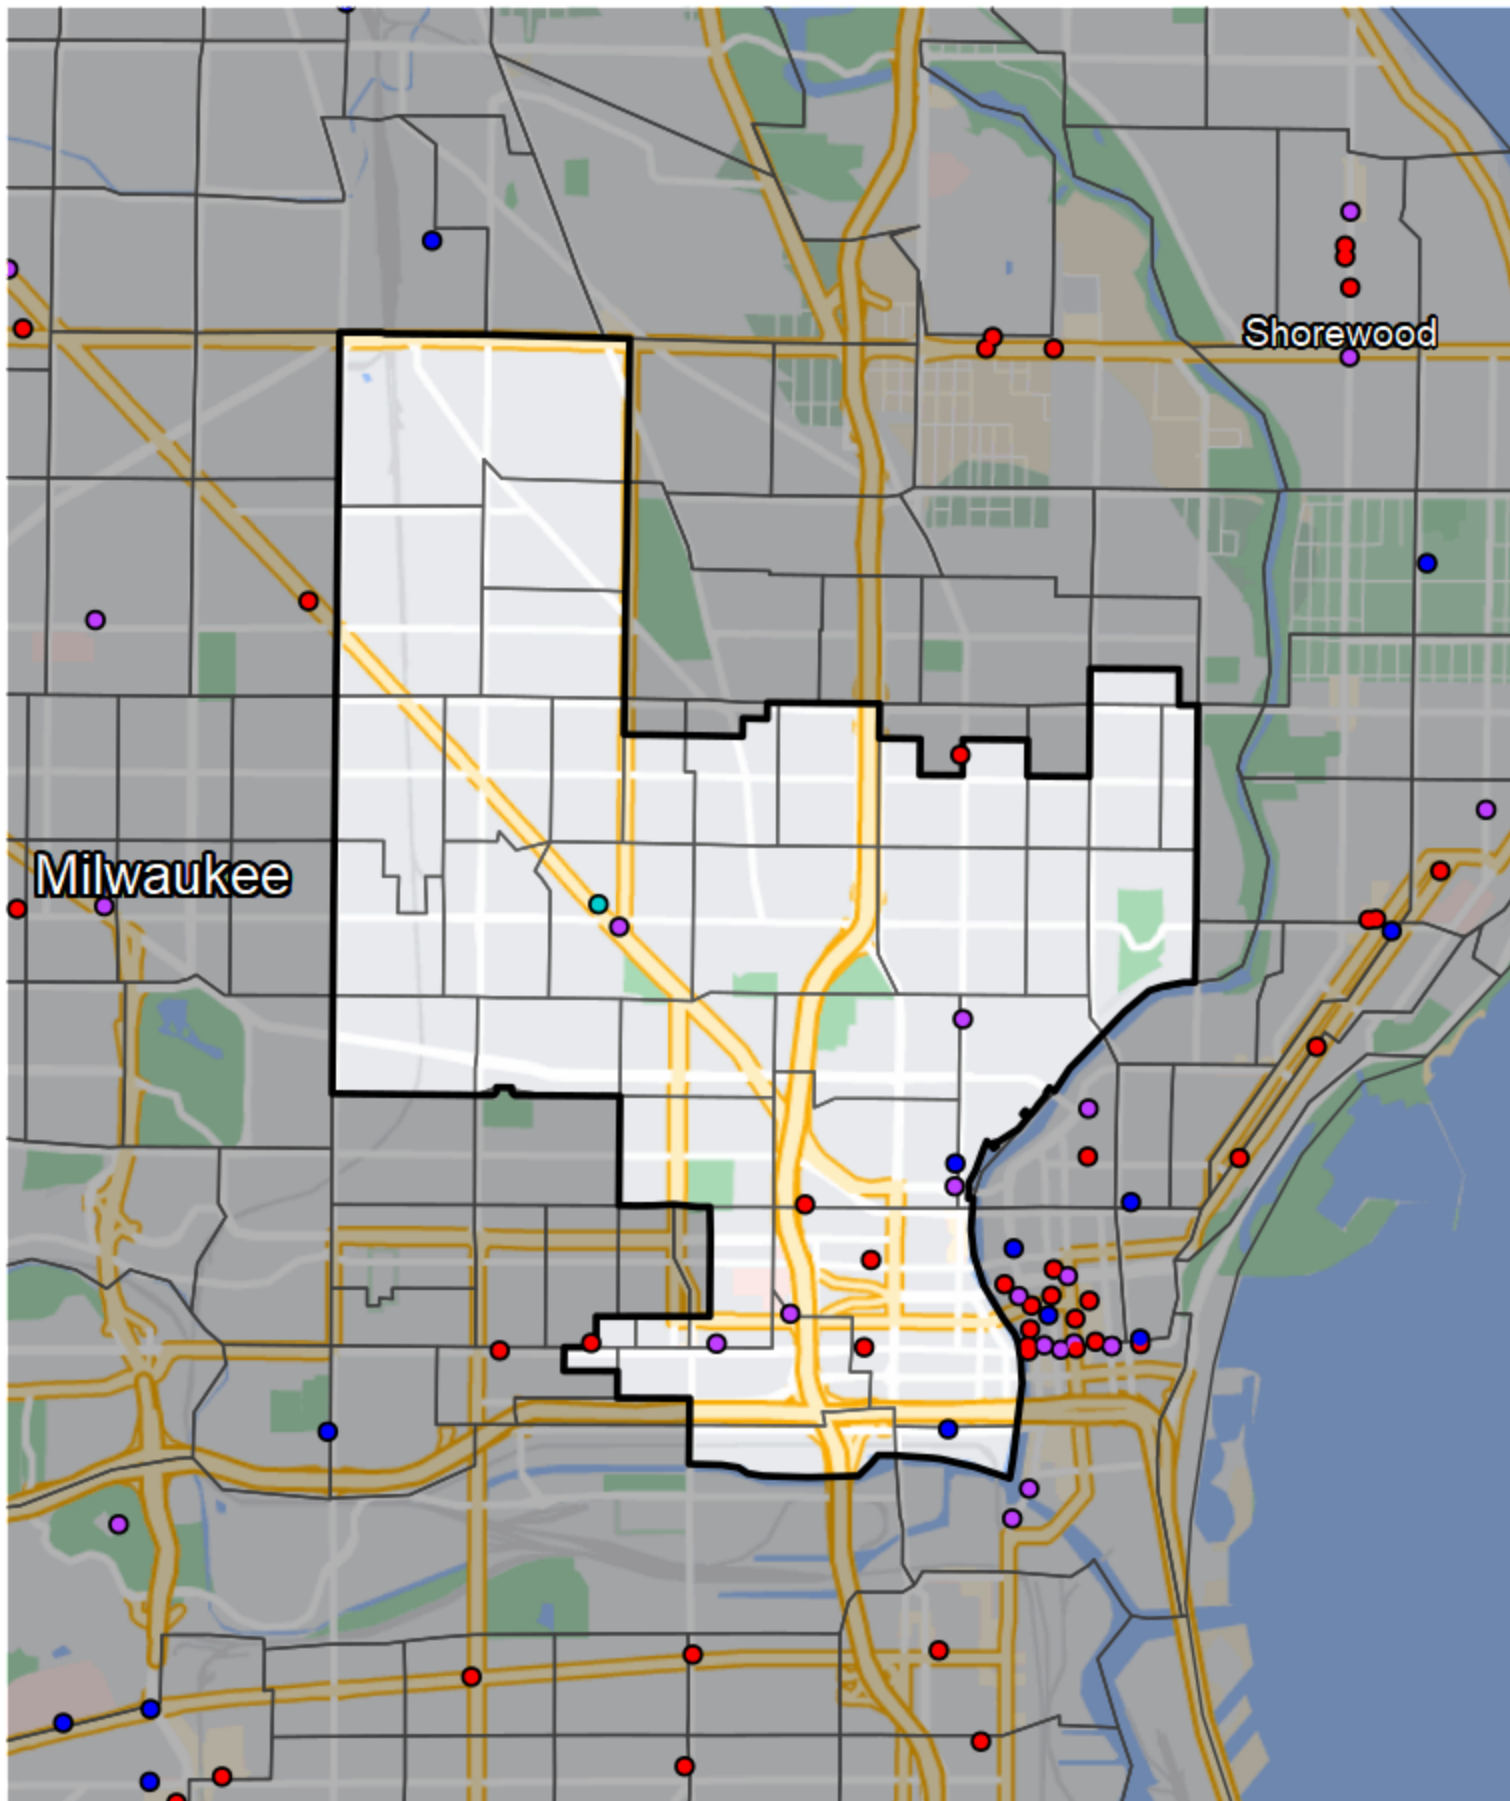

Wisconsin - Assembly District 16

Banking Desert

No Branches within 10 Miles of Population Center

Financial Institutions

- Bank: 5
- Bank, Out-of-State: 3
- Credit Union: 2
- Credit Union, Out-of-State: 1