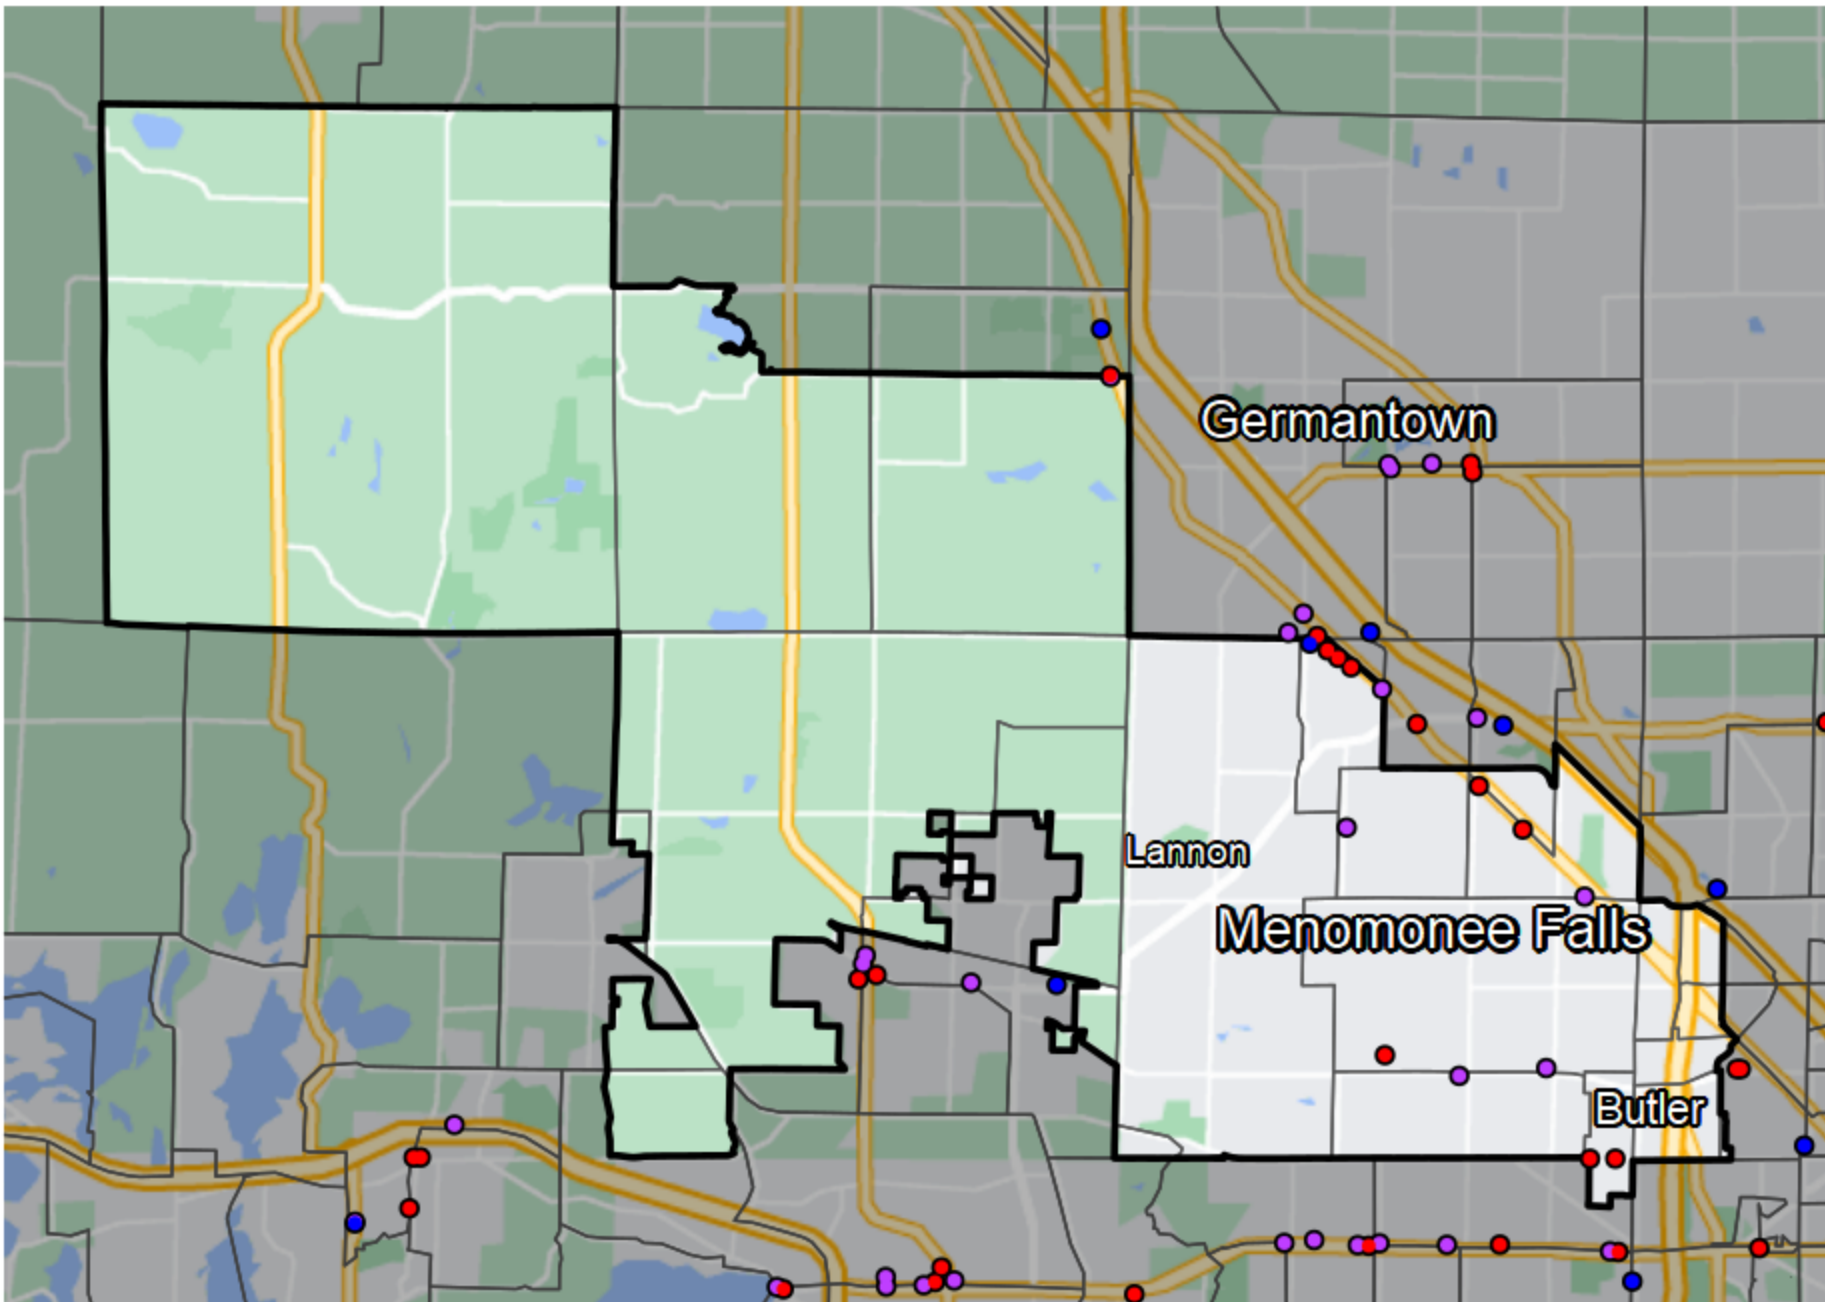

## Wisconsin - Assembly District 22

### Banking Desert

No Branches within 10 Miles of Population Center