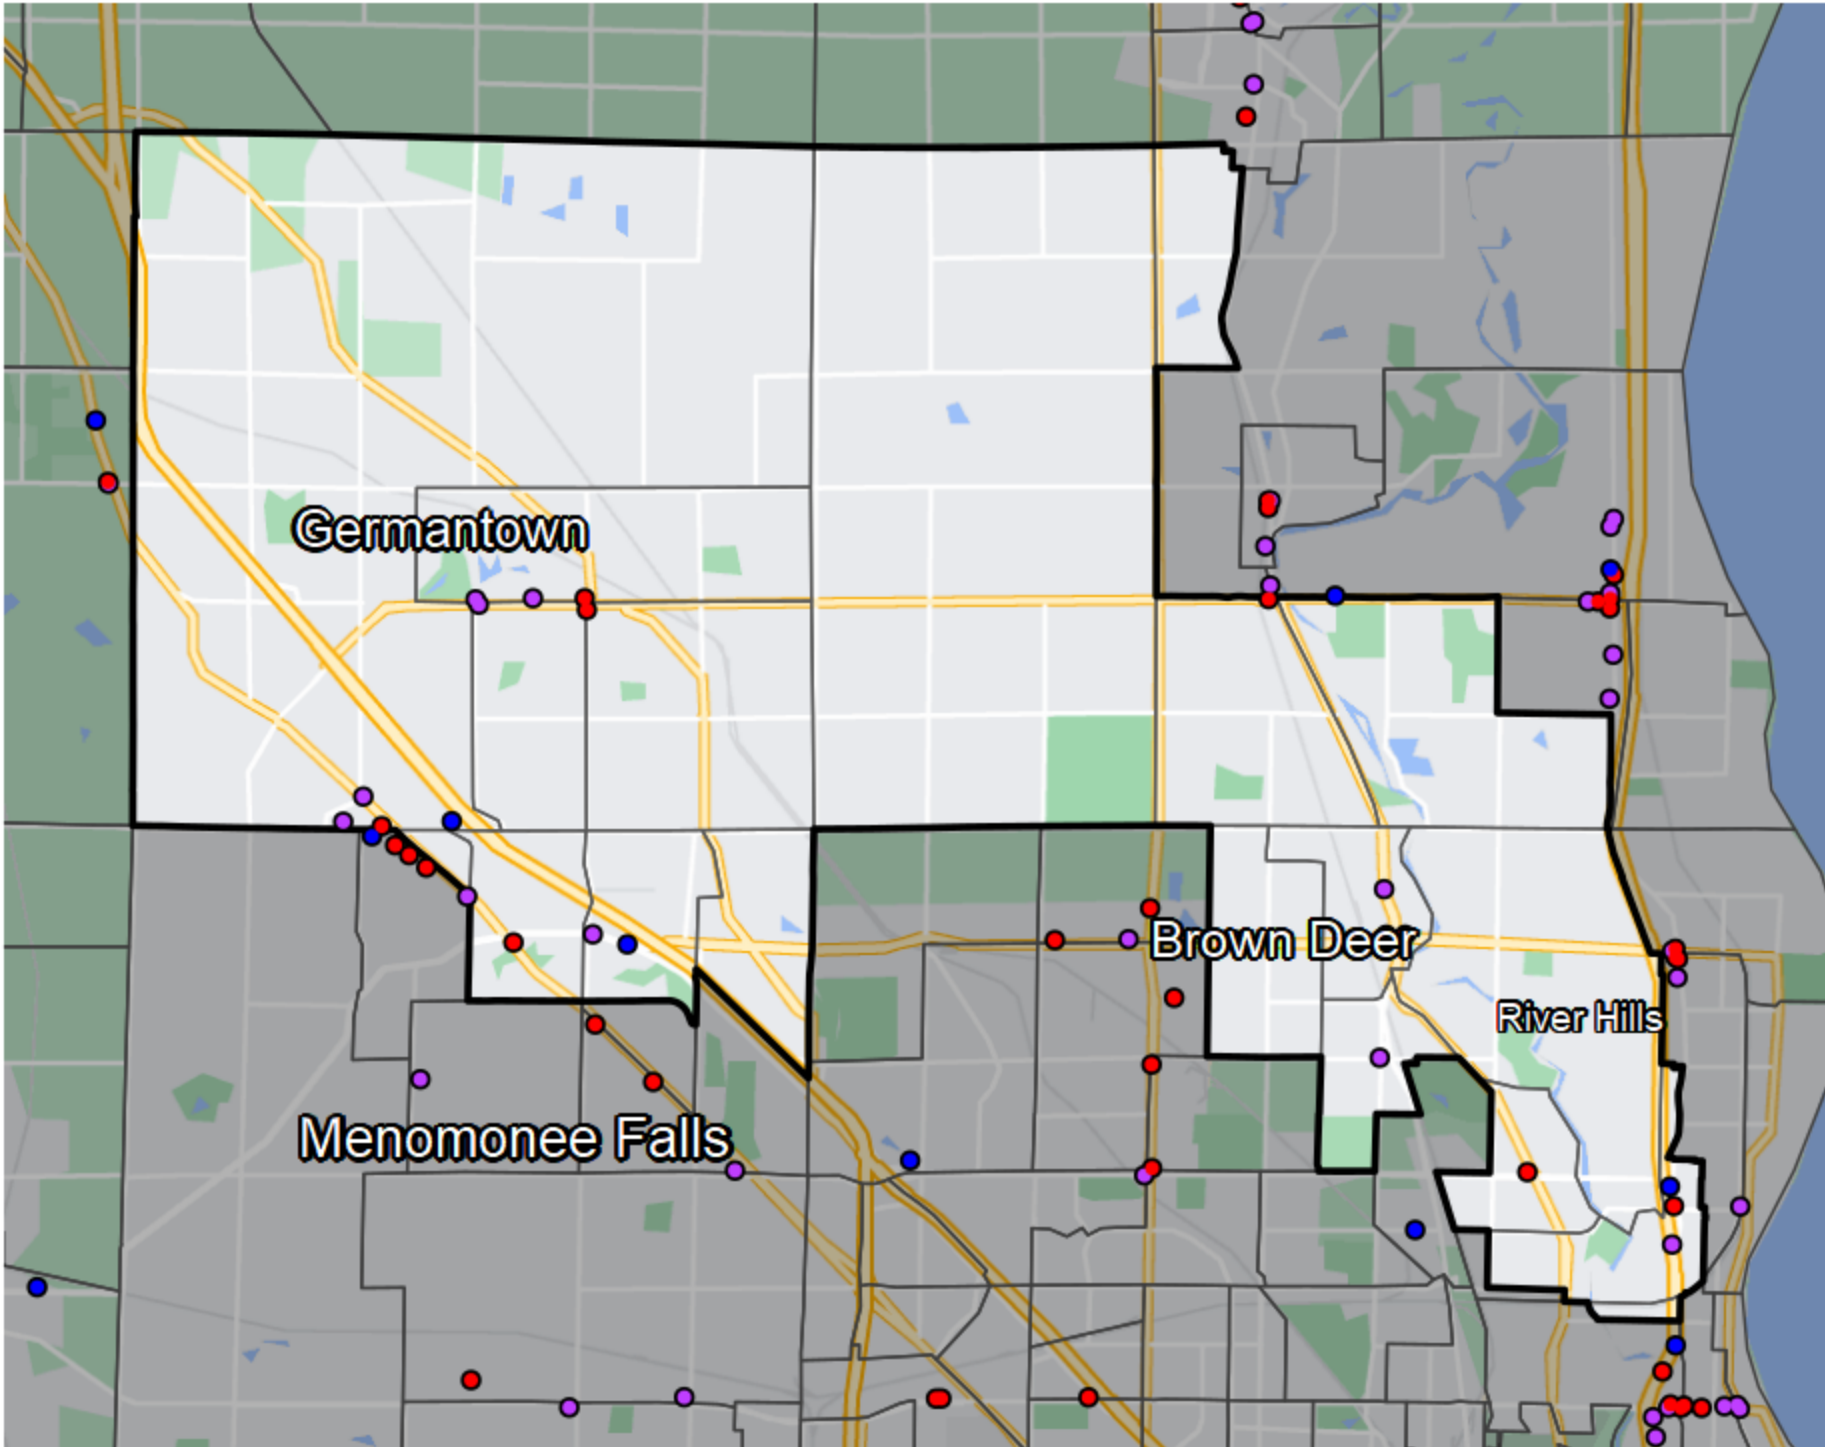

# Wisconsin - Assembly District 24

- Banking Desert**
- No Branches within 10 Miles of Population Center
- Financial Institutions**
- Bank: 10
  - Bank, Out-of-State: 9
  - Credit Union: 4
  - Credit Union, Out-of-State: 0

Sources: NCUA, FDIC, UW-Madison Population Lab, CDFI, US Census, Google Maps, CUNA