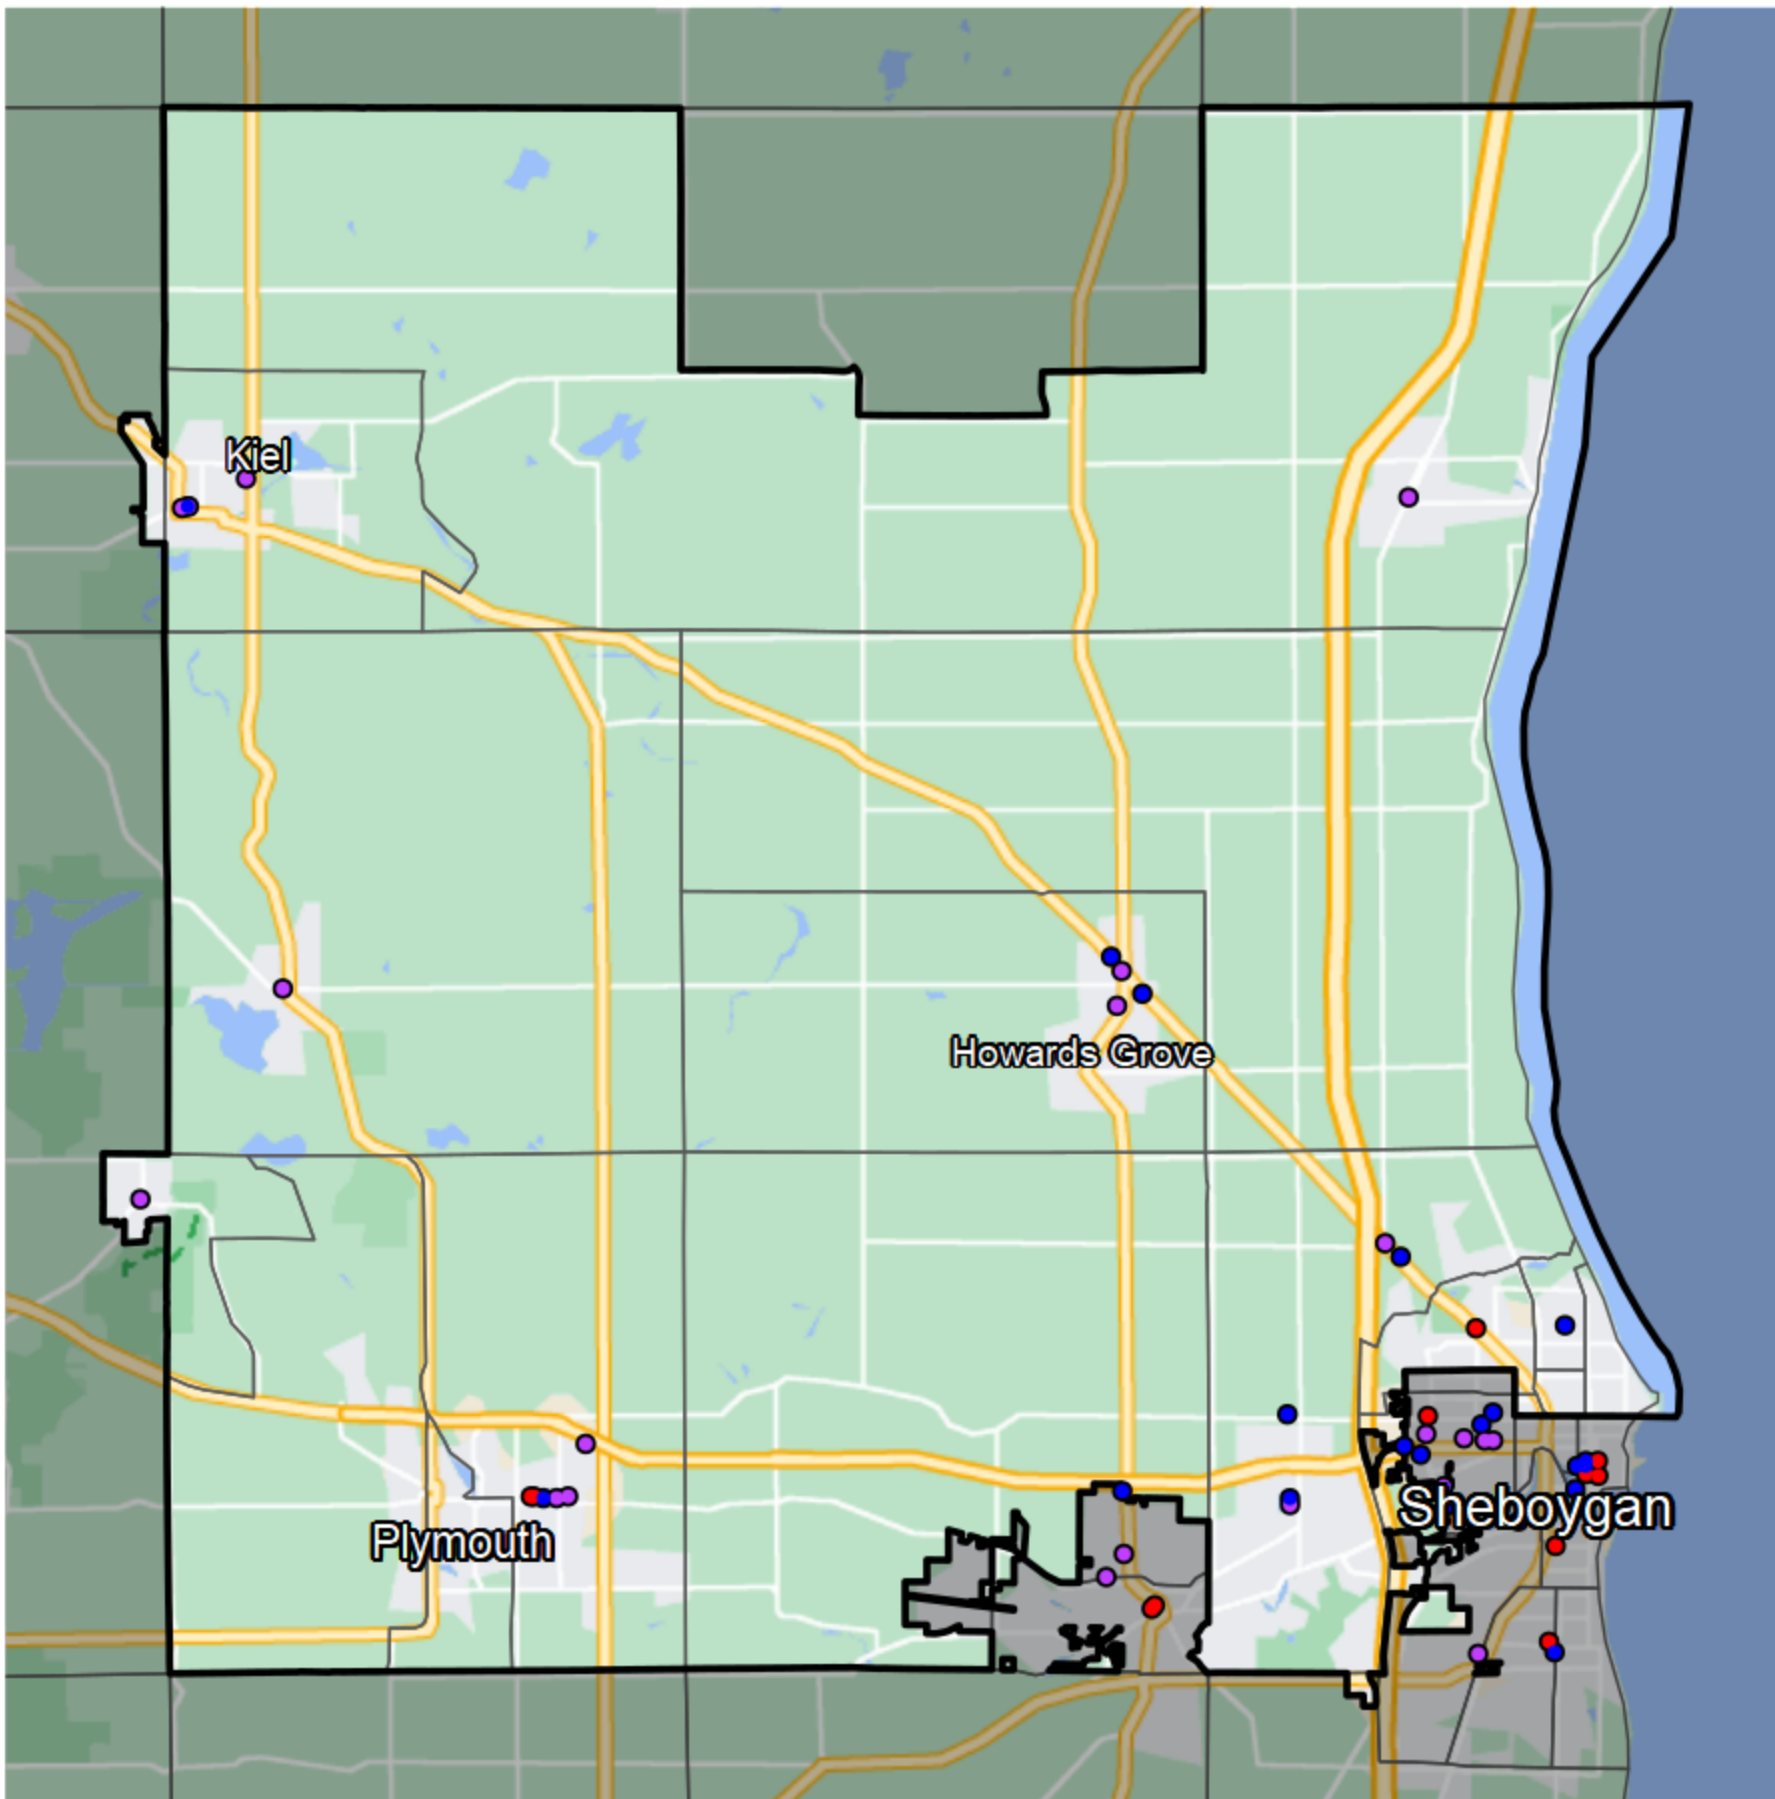

Wisconsin - Assembly District 27

Financial Institutions

- Bank: 13
- Bank, Out-of-State: 3
- Credit Union: 10
- Credit Union, Out-of-State: 0

Banking Desert

- No Branches within 10 Miles of Population Center